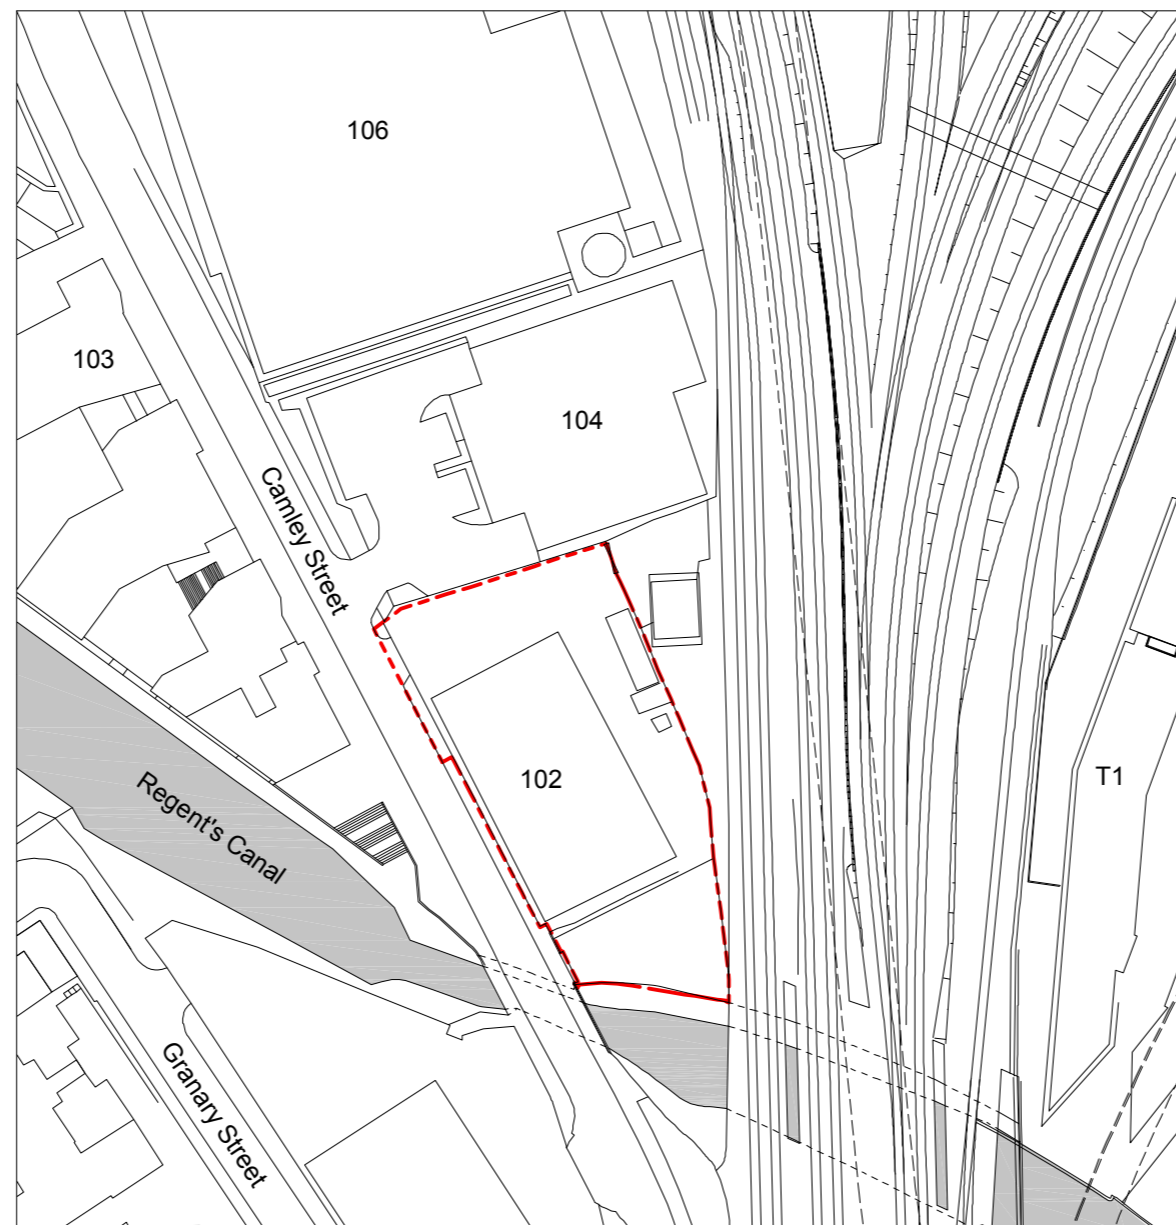

- AP 30.08.18 First Issue
REV BY DATE CHK DESCRIPTION
STATUS

Planning

PROJECT

102 Camley Street

DRAWING TITLE

Location Plan

DATE CREATED	DATE AMENDED	SCALE
30.08.2018	-	1:1250 @A3
DRAWN BY	AMENDED BY	CHECKED
AP	-	-

DRAWING NO & REVISION
LP01

Scale: