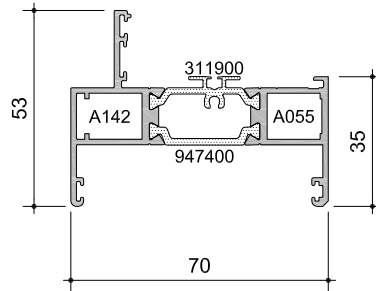

INNOVATIVE BUILDING SYSTEMS

AluK (GB) Limited,
Imperial Park, Celtic Way,
Newport, NP10 8BE
T : 01633 81 04 40
F : 01633 81 60 04
W : www.aluk.co.uk

58BW ST

DATE : 08/05/2013

PAGE : 1 of 1

AW622