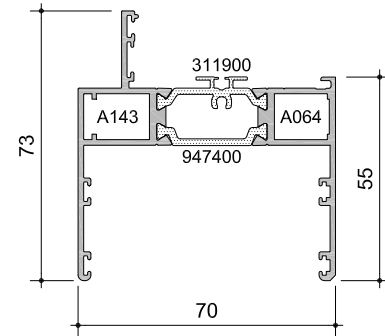

INNOVATIVE BUILDING SYSTEMS

AluK (GB) Limited,
Imperial Park, Celtic Way,
Newport, NP10 8BE
T : 01633 81 04 40
F : 01633 81 60 04
W : www.aluk.co.uk

58BW ST

DATE : 08/05/2013

PAGE : 1 of 1

AW623