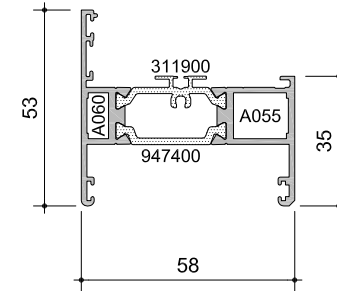

INNOVATIVE BUILDING SYSTEMS

AluK (GB) Limited,
Imperial Park, Celtic Way,
Newport, NP10 8BE
T : 01633 81 04 40
F : 01633 81 60 04
W : www.aluk.co.uk

58BW ST

DATE : 08/05/2013

PAGE : 1 of 1

AW603

AW604

AW605