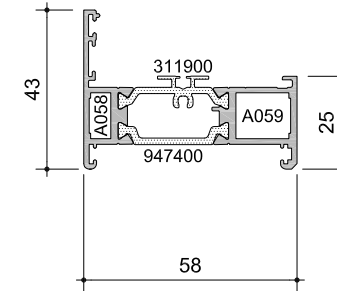

INNOVATIVE BUILDING SYSTEMS

AluK (GB) Limited,
Imperial Park, Celtic Way,
Newport, NP10 8BE
T : 01633 81 04 40
F : 01633 81 60 04
W : www.aluk.co.uk

58BW ST

DATE : 08/05/2013

PAGE : 1 of 1

AW603

AW604

AW605