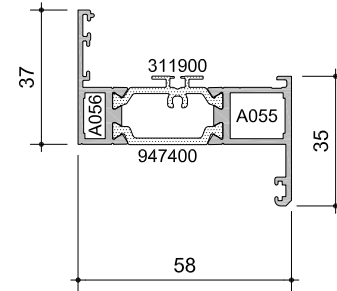

INNOVATIVE BUILDING SYSTEMS

AluK (GB) Limited,
Imperial Park, Celtic Way,
Newport, NP10 8BE
T : 01633 81 04 40
F : 01633 81 60 04
W : www.aluk.co.uk

58BW ST

DATE : 08/05/2013

PAGE : 1 of 1

AW603

AW604

AW605