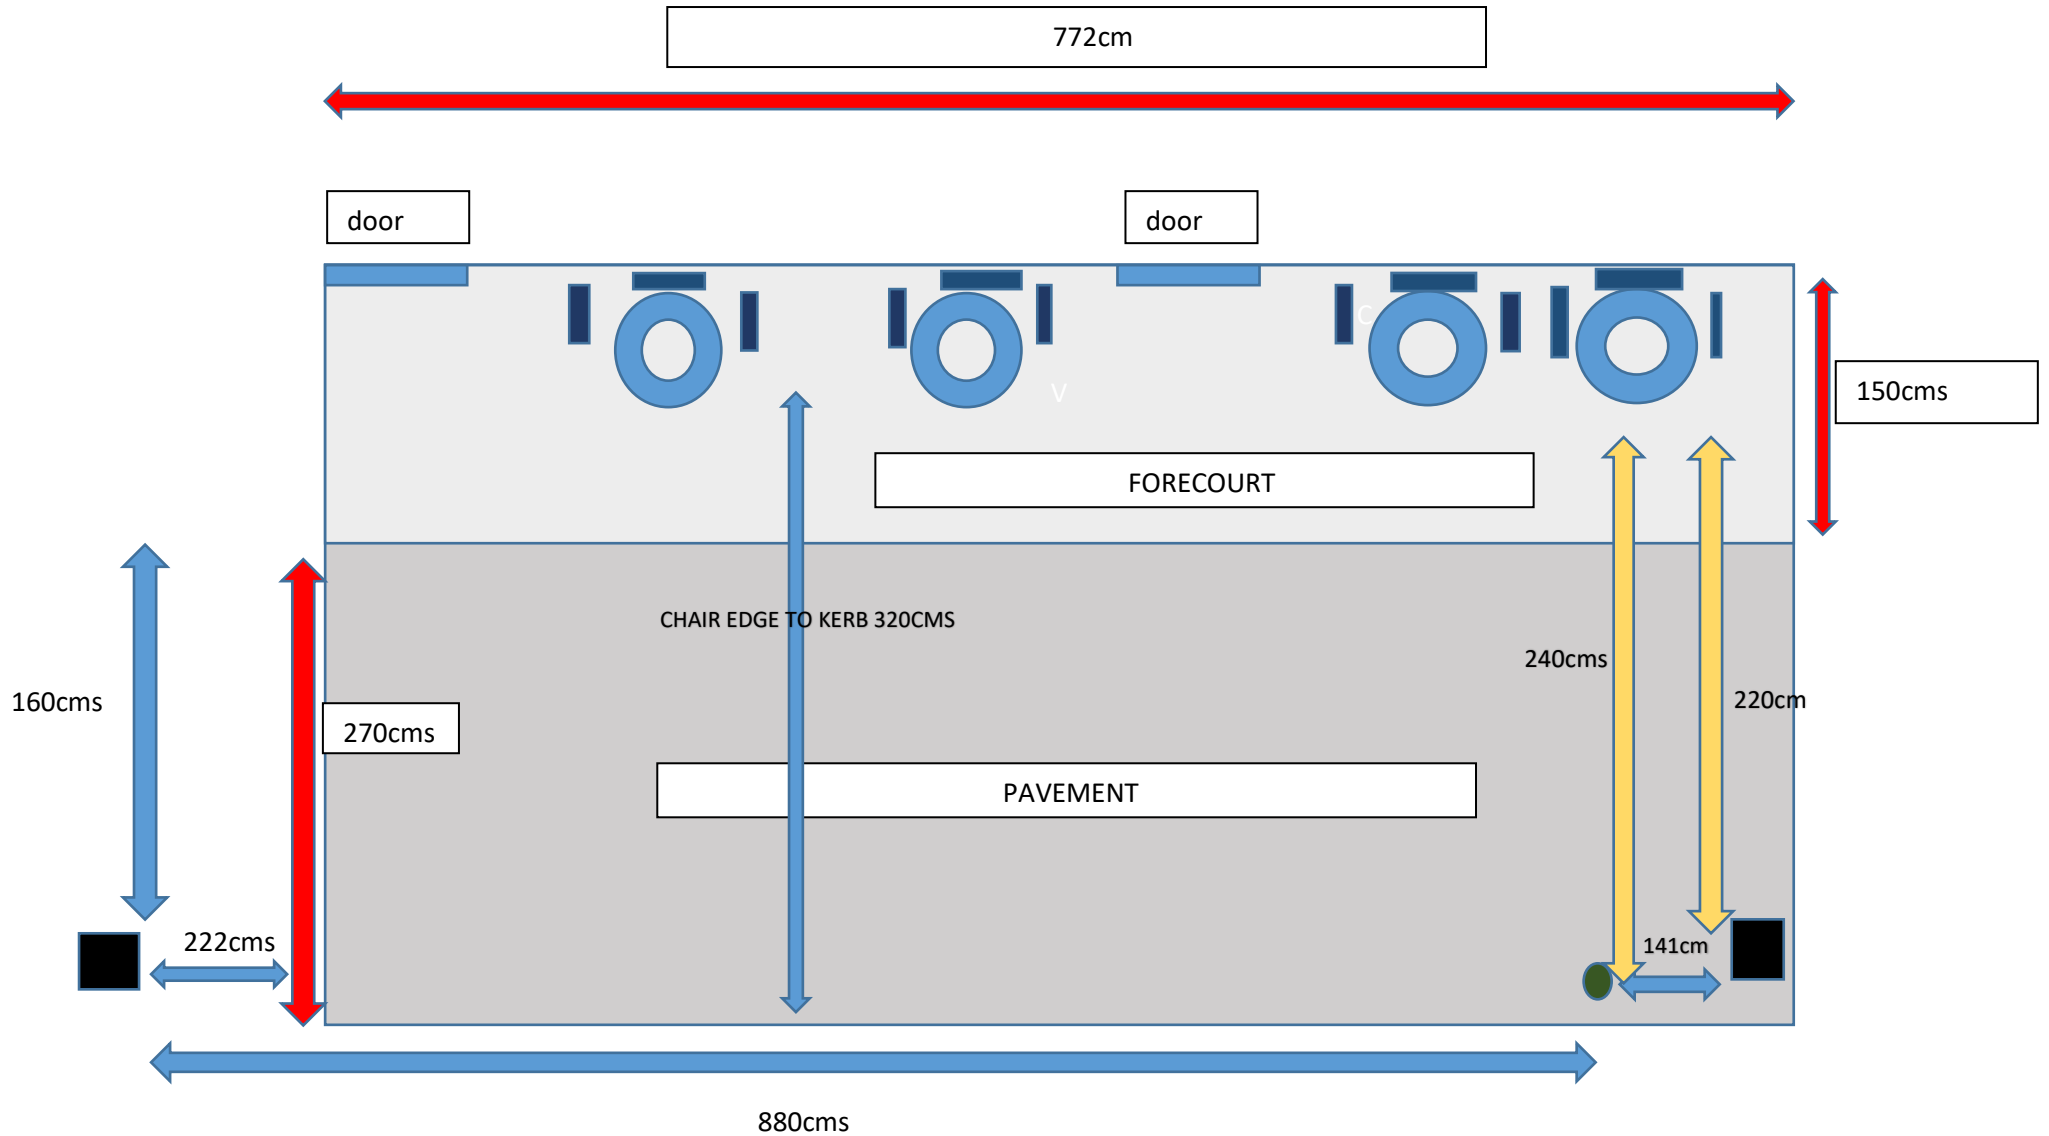

CAFÉ MODE 57-59 ENDELL STREET WC2H 9AJ

Key: scale 1:40

Tables: 80cm diameter Chairs :45cm square

Doors: 82cms wide

PLEASE NOTE LEFT BOLLARD IS NOT IN FRONT OF CAFÉ MODE BUT OVER 2 METRES

INTO SPACE IN FRONT OF DENTIST NEXT DOOR.

WE HAVE ALSO USED SMALLER TABLES and the measurement is with the chairs pulled out