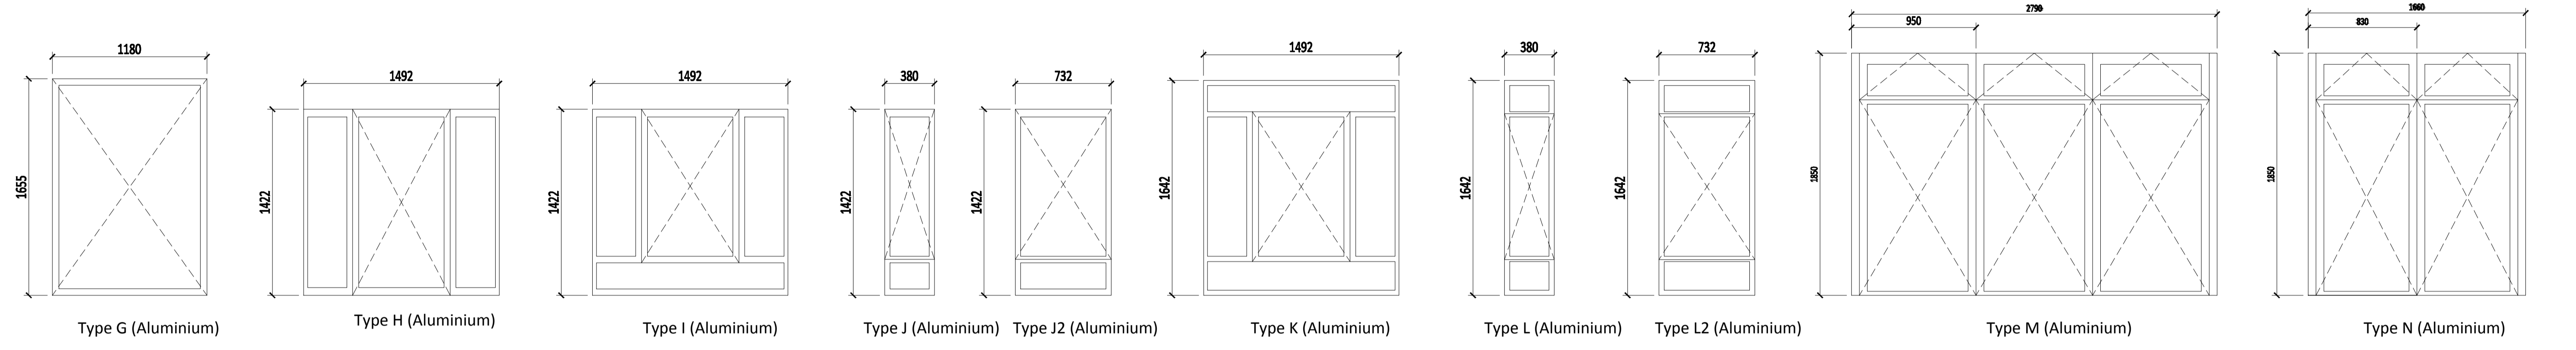

Existing Windows

All new windows to match the existing in material, fenestration and colour.

REV	DESCRIPTION	DATE	INIT	CHKD
P1	Window bars added, detail added	14.08.18	rs	tb

Client: Optivo
 Project: Helen Graham House, 57 Russell Street, WC1B 3BA
 Title: Window Types Schedule
 Scale: 1:25@A1
 Date: 19/06/18
 Drawn By: EM
 Checked By: TB
 Project No: K180041
 Drawing No: A1005
 Revision: P1