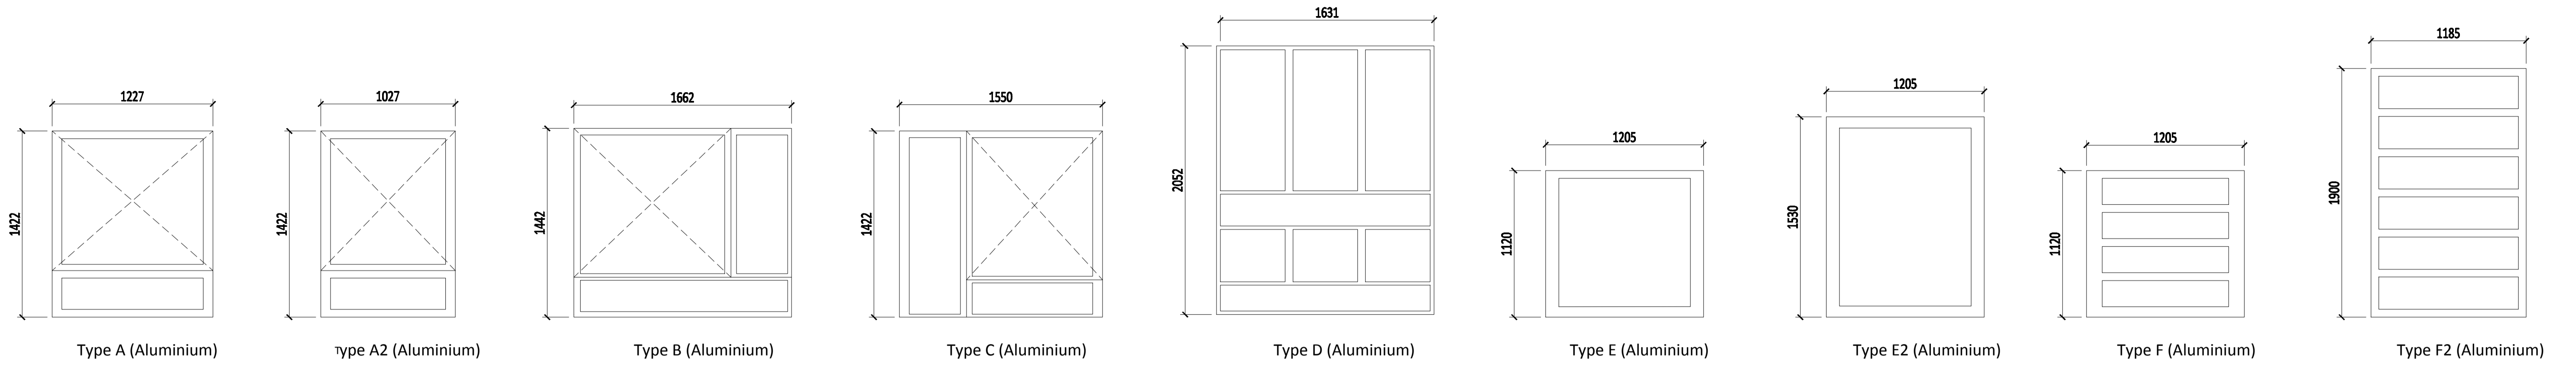

Existing Windows

All new windows to match the existing in material, fenestration and colour.

REV	DESCRIPTION	DATE	INIT	CHKD
P1	Window bars added, detail added	14.08.18	rs	tb

Client: Optivo
 Project: Helen Graham House, 57 Russell Street, WC1B 3BA
 Title: Window Types Schedule
 Scale: 1:25@A1
 Date: 19/06/18
 Drawn By: EM
 Checked By: TB
 Project No: K180041
 Drawing No: A1005
 Revision: P1