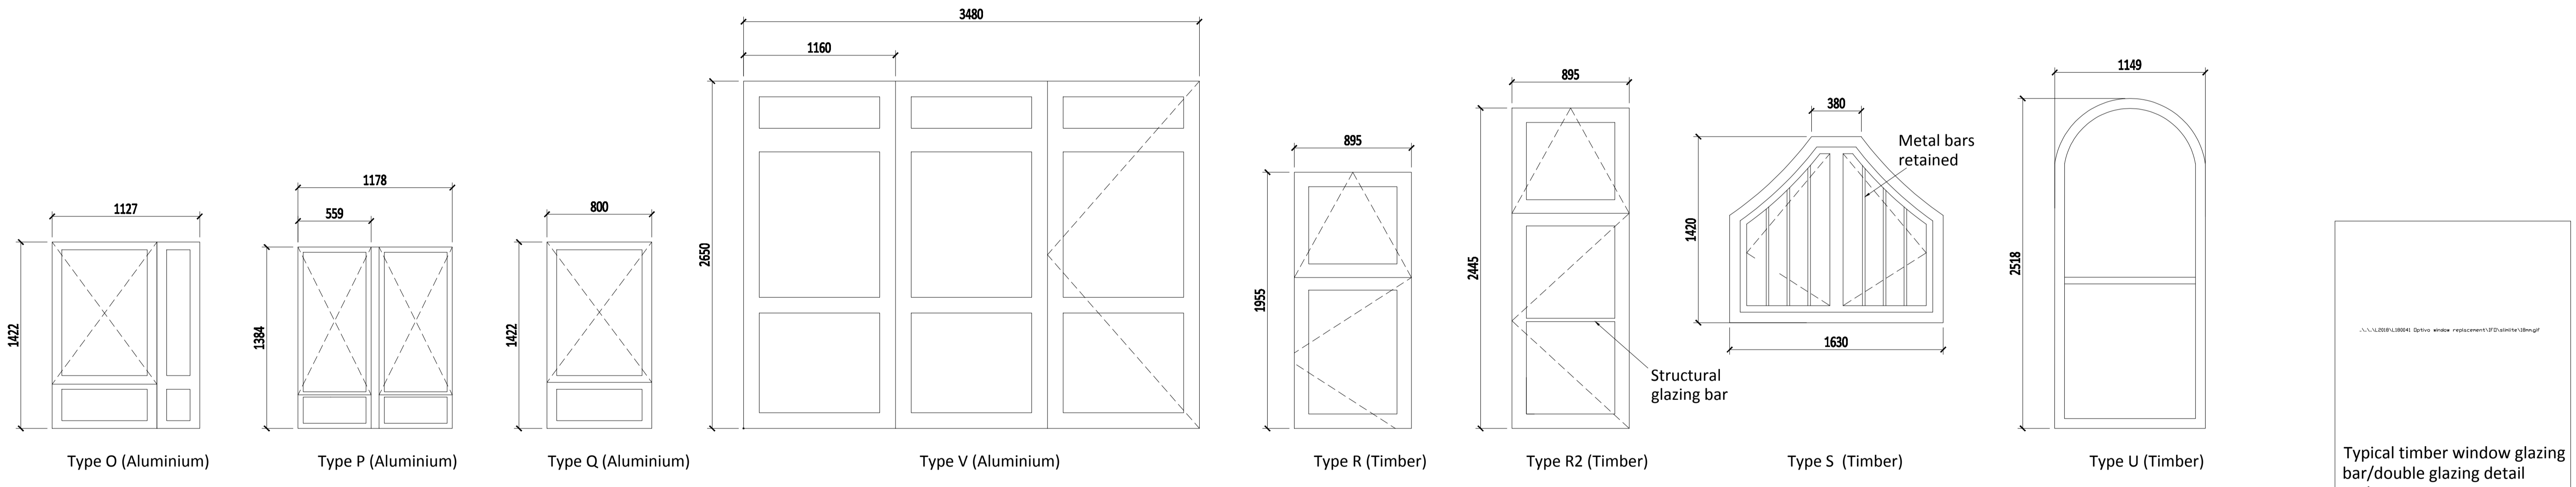

Existing Windows

All new windows to match the existing in material, fenestration and colour.

REV	DESCRIPTION	DATE	INIT	CHKD
P1	Window bars added, detail added	14.08.18	rs	tb

Client: Optivo
 Project: Helen Graham House, 57 Russell Street, WC1B 3BA
 Title: Window Types Schedule
 Scale: 1:25@A1
 Date: 19/06/18
 Drawn By: EM
 Checked By: TB
 Project No: K180041
 Drawing No: A1005
 Revision: P1