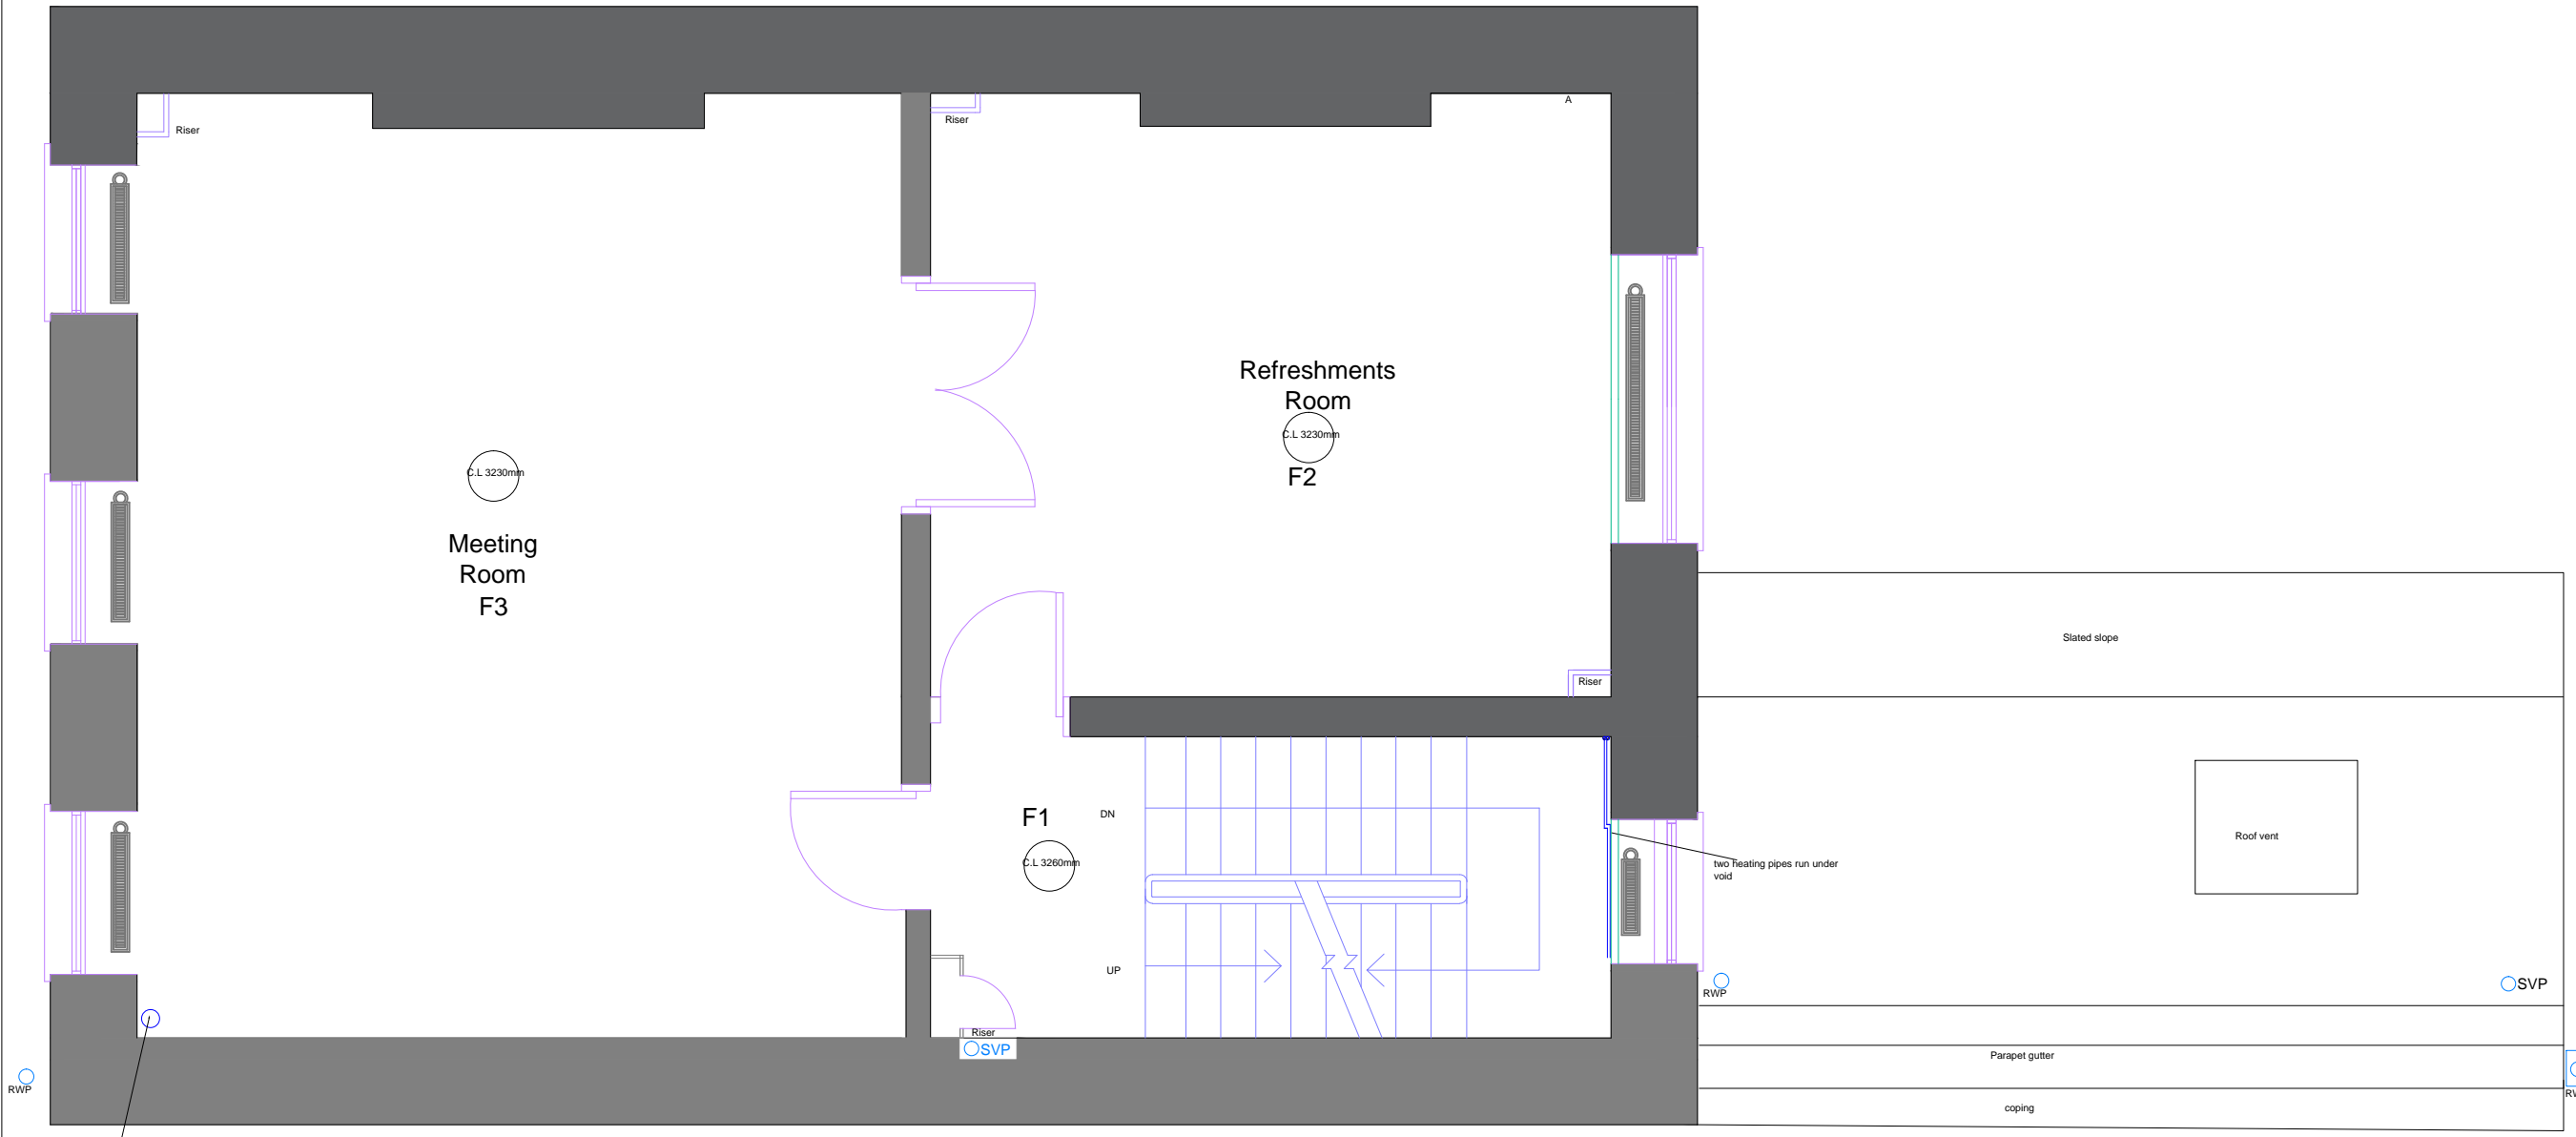

Title	Symbol
Fluorescent light fitting - suspended	
Surface mounted fluorescent light	
Light switch - single rocker	
Light switch - double rocker	
Wall light fitting	
Double switch socket outlet	
Pull cord light switch	
Telephone socket	
Fire alarm break glass call point	
Smoke Detector	
Chandelier	
Spot lights	
Recessed downlighter	
Spot lights on track	
Trunking	
Emergency Light fitting	
Data point sockets	
Entry Phone	
Ventilation extract diffuser	
Fire extinguisher	
Fire alarm sounder	
Drainage gully	
MH drainage inspection chamber	
Secondary glazing	
Fireplace Surround	
Radiator	

heating pipe

REVISION	DATE	DESCRIPTION

MATTHEWS & SON LI
Chartered Surveyors

26 Bedford Square, London, WC1B 3HP

PROJECT
**87 GOWER STREET,
LONDON, WC1E 6AF**

DETAIL
**First Floor Existing
Mechanical Services**

DATE 27/04/2018 DRAWN BY HAB
CHECKED BY

SCALE 1:50 @ A3 DRAWING NUMBER REVIS

13002/3/P22