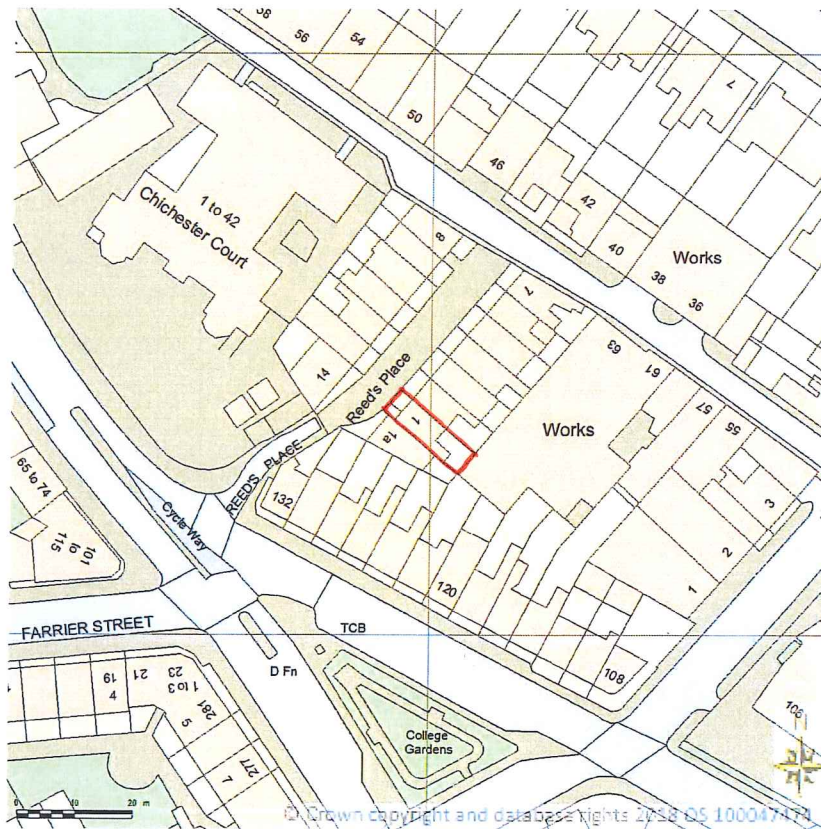

SITE LOCATION PLAN
AREA 2 HA
SCALE 1:1250 on A4
CENTRE COORDINATES: 529098, 184437

Supplied by Streetwise Maps Ltd
www.streetwise.net
Licence No: 100047474
28/07/2018 09:56