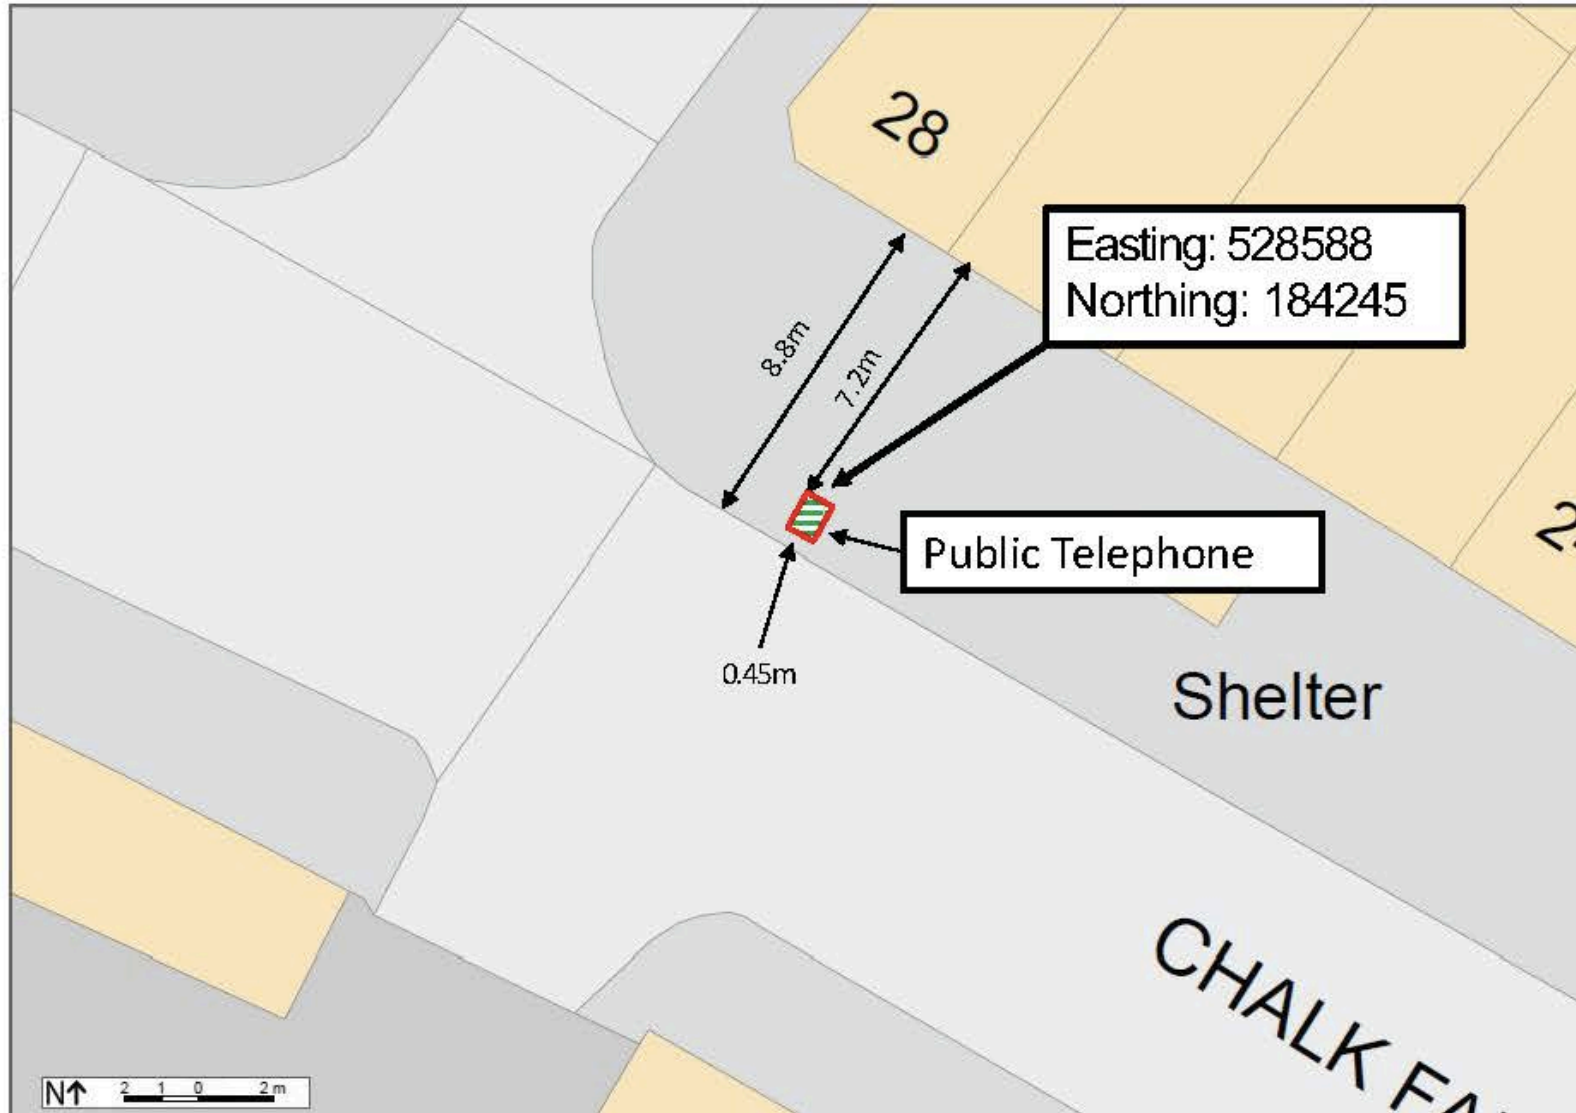

27-28 Chalk Farm Road, London NW1 8AG [1:200]

Maximus Networks Ltd