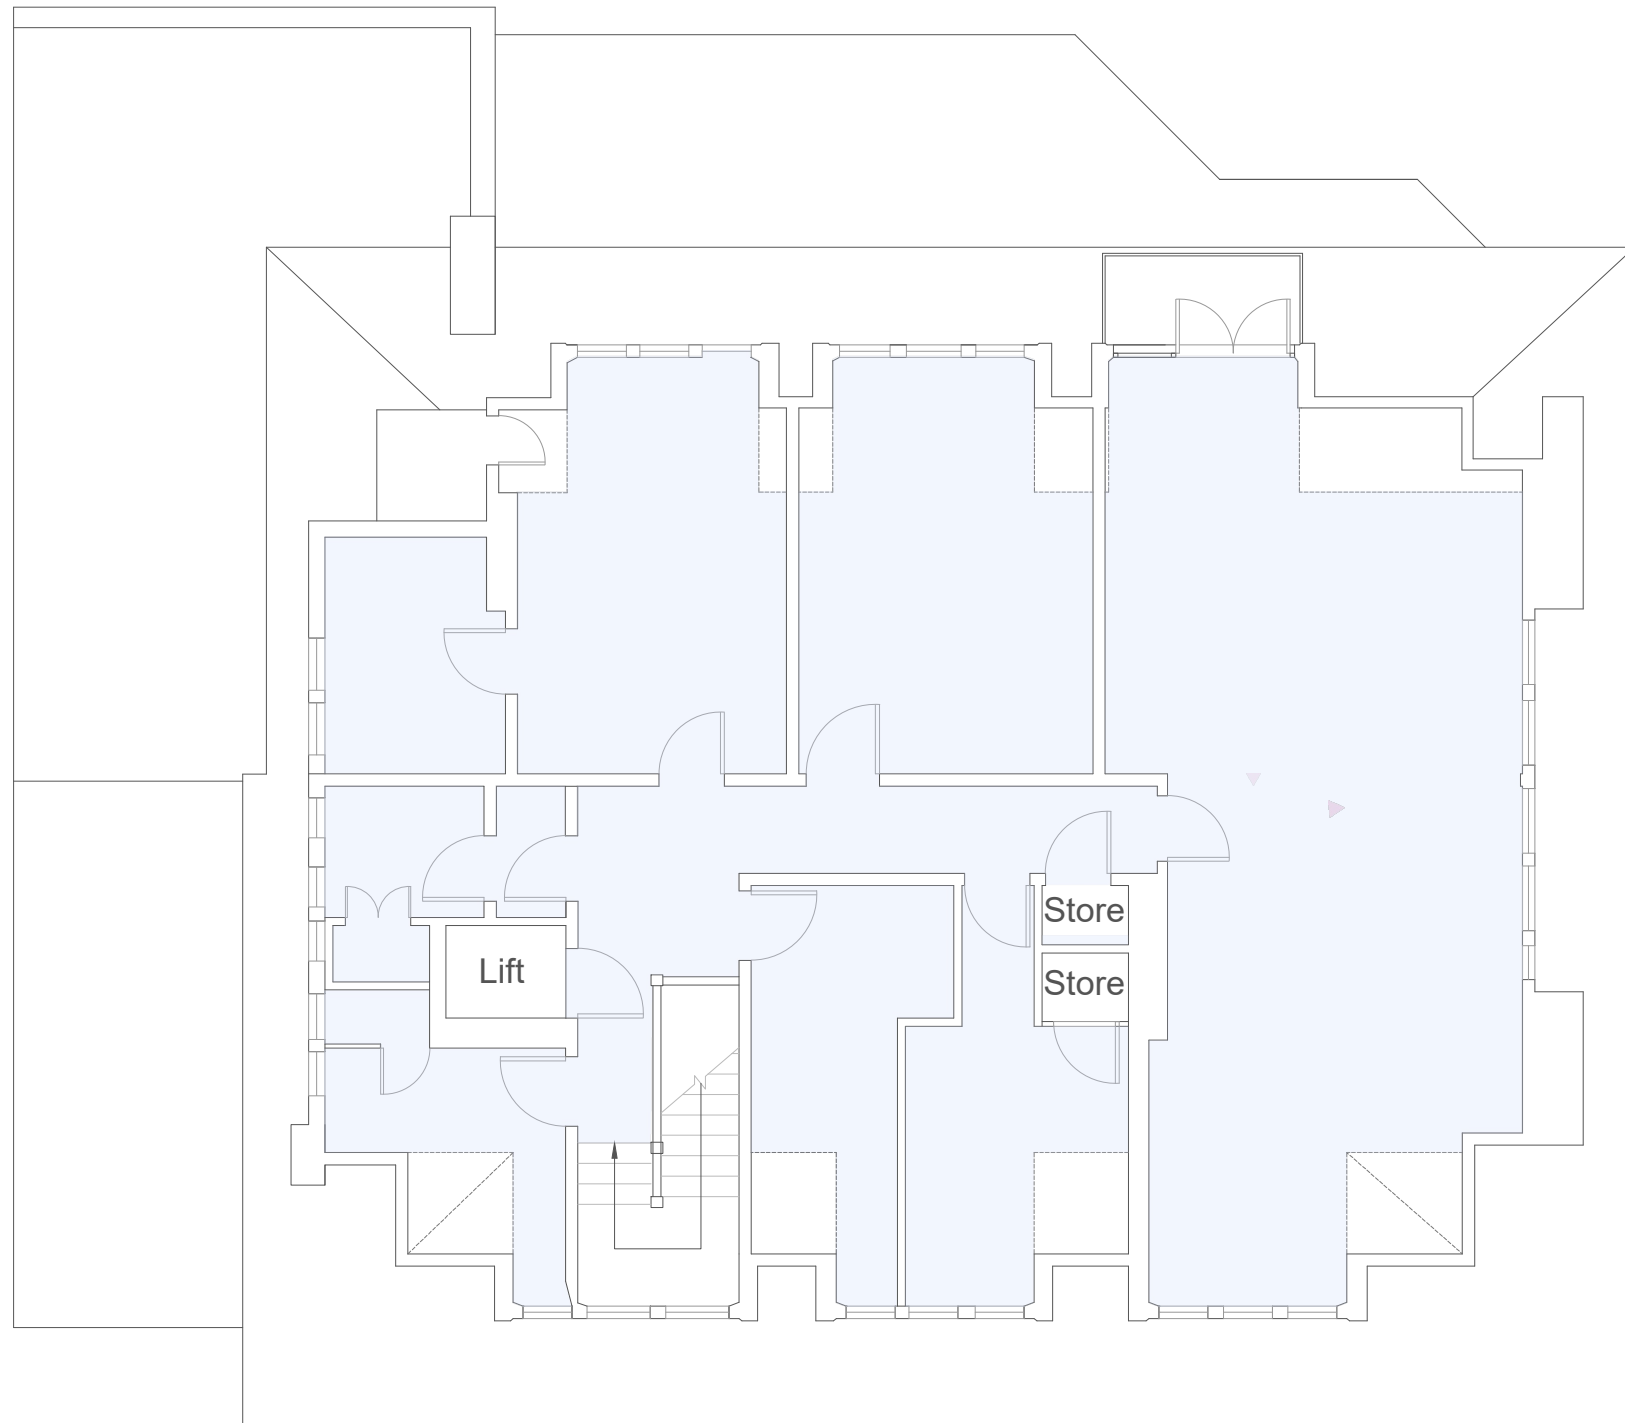

 RESIDENTIAL

EXISTING C3 (a) USE - SECOND FLOOR (ATTIC)

← NORTH

DO NOT SCALE FROM DRAWING
All dimensions to be site checked

Address:
The Freud Museum
20 Maresfield Gardens

Drawing:
Change of use application
Existing Second Floor

Drawing
No: 01

Drawn:
RM

Scale:
1:100 at A3