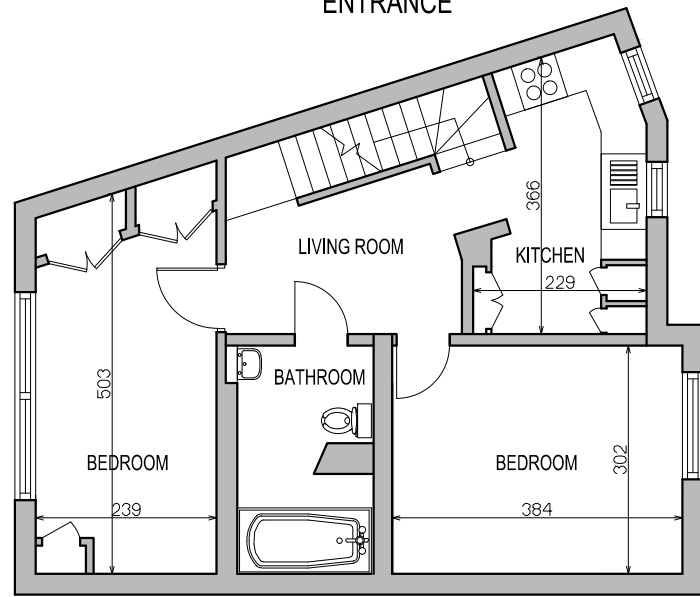

EXISTING FIRST FLOOR
ENTRANCE

Sheet Title:
**Existing Plans
Existing Elevations**

File Name:
001-EP

Site Address:
**46 Chalcot Crescent,
London, NW1 8YD**

Date:	2018
Scale:	1:100
Page:	2
Sheet Size:	A3