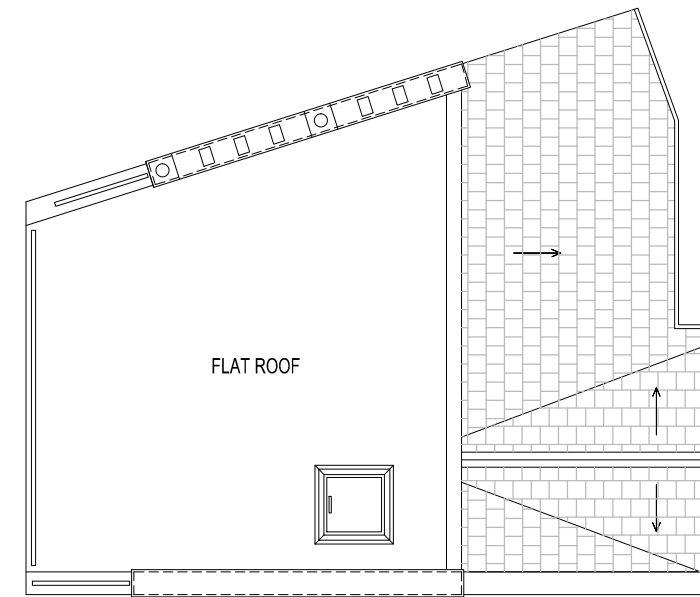

EXISTING FIRST FLOOR
ENTRANCE

Sheet Title:
**Existing Plans
Existing Elevations**

File Name:
001-EP

Site Address:
**46 Chalcot Crescent,
London, NW1 8YD**

Date:	2018
Scale:	1:100
Page:	2
Sheet Size:	A3