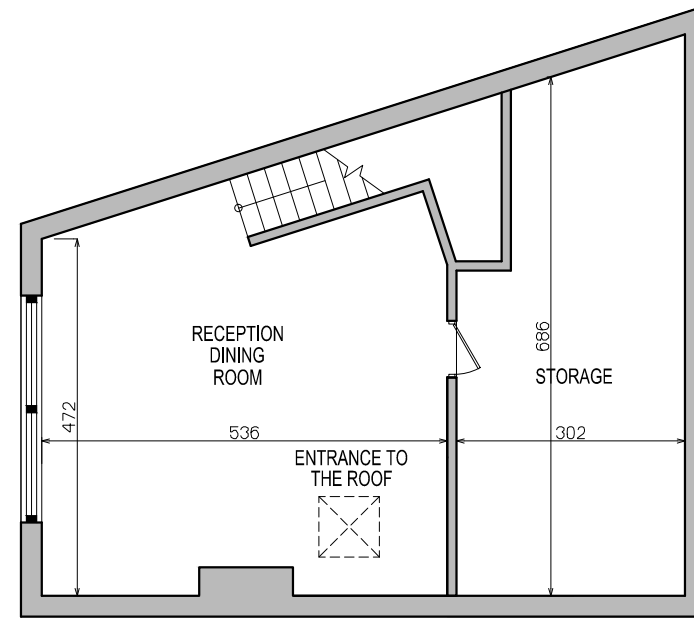

EXISTING FIRST FLOOR
ENTRANCE

Sheet Title:
**Existing Plans
Existing Elevations**

File Name:
001-EP

Site Address:
**46 Chalcot Crescent,
London, NW1 8YD**

Date:	2018
Scale:	1:100
Page:	2
Sheet Size:	A3