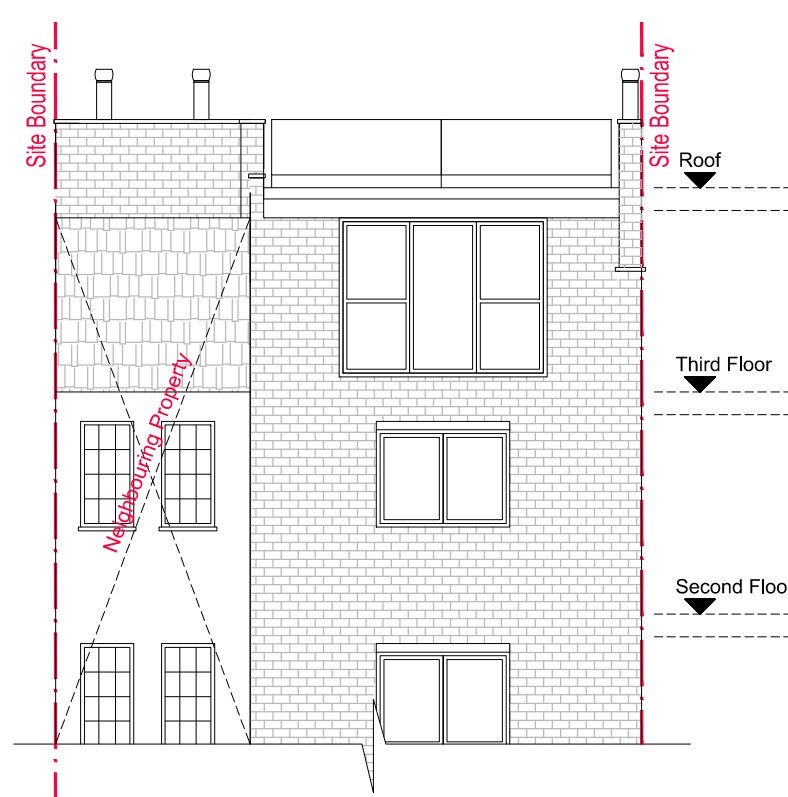

EXISTING FIRST FLOOR
ENTRANCE

Sheet Title:
**Existing Plans
Existing Elevations**

File Name:
001-EP

Site Address:
**46 Chalcot Crescent,
London, NW1 8YD**

Date:	2018
Scale:	1:100
Page:	2
Sheet Size:	A3