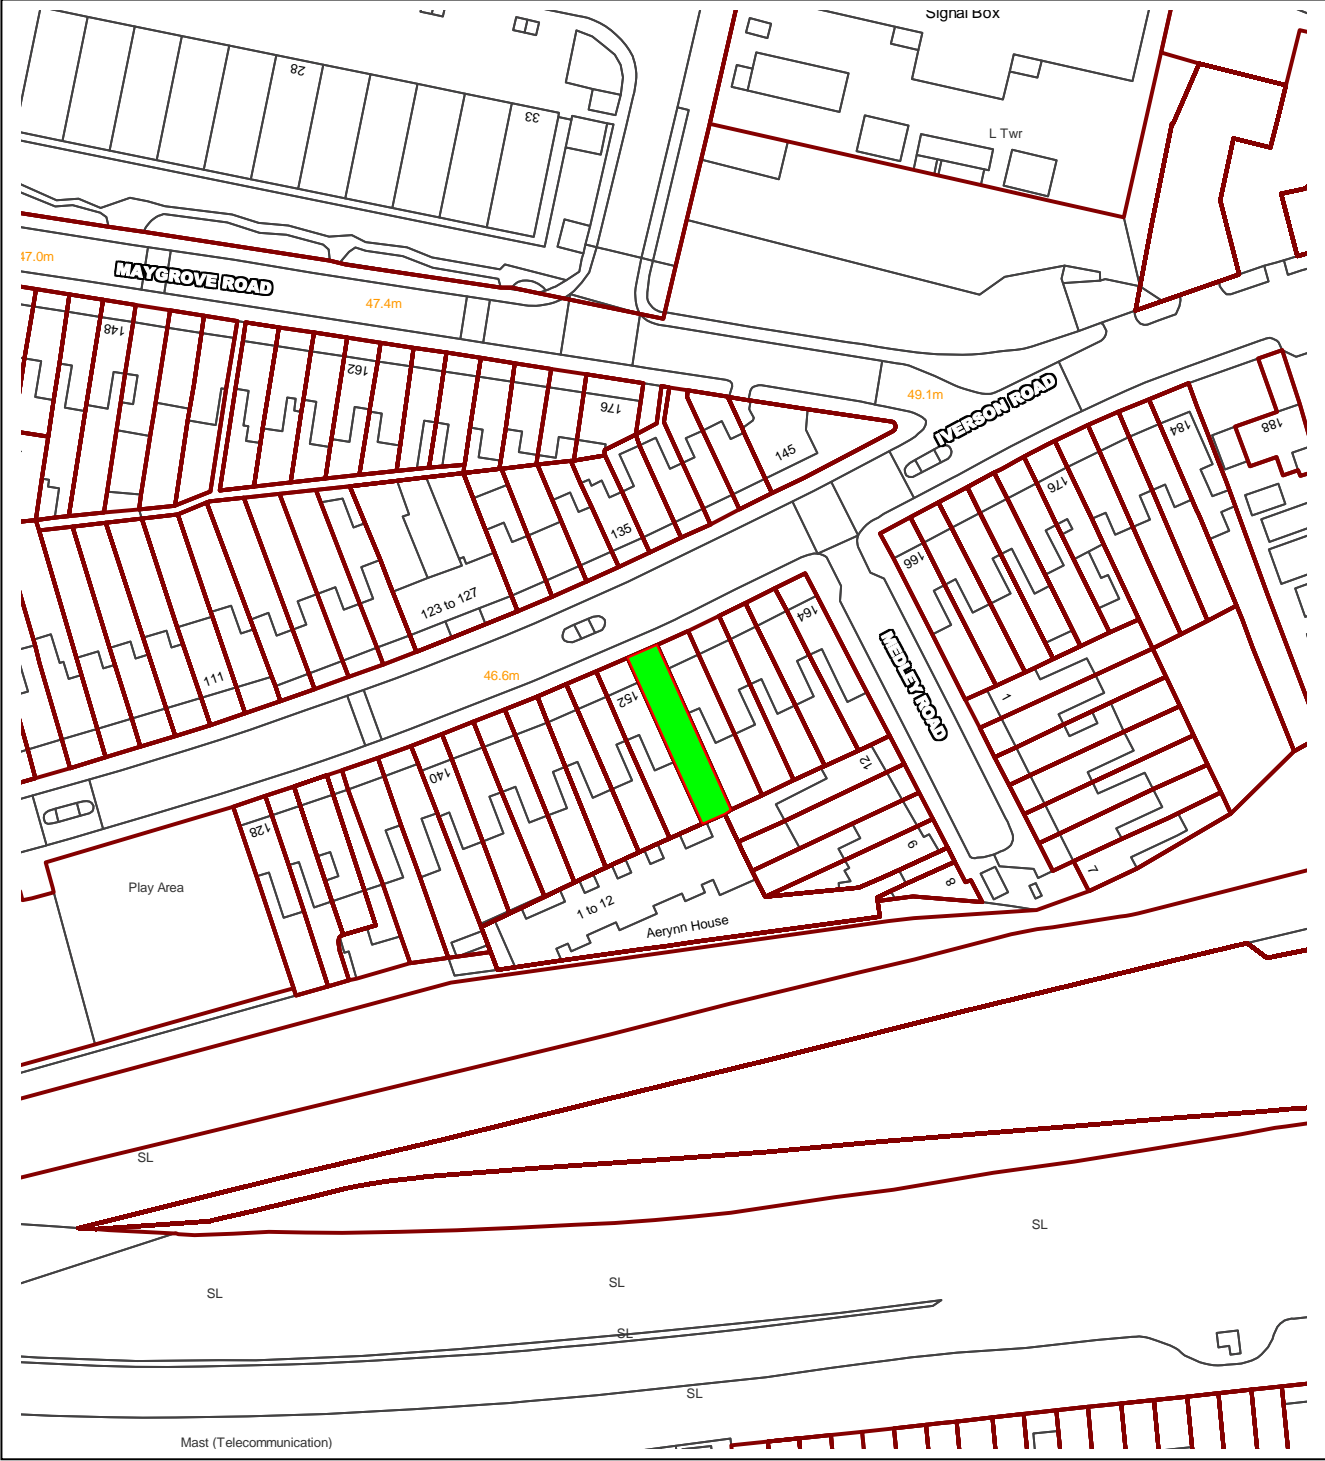

NORTHGATE SE GIS Print Template

This material has been reproduced from Ordnance Survey digital map data with the permission of the controller of Her Majesty's Stationery Office, © Crown Copyright.