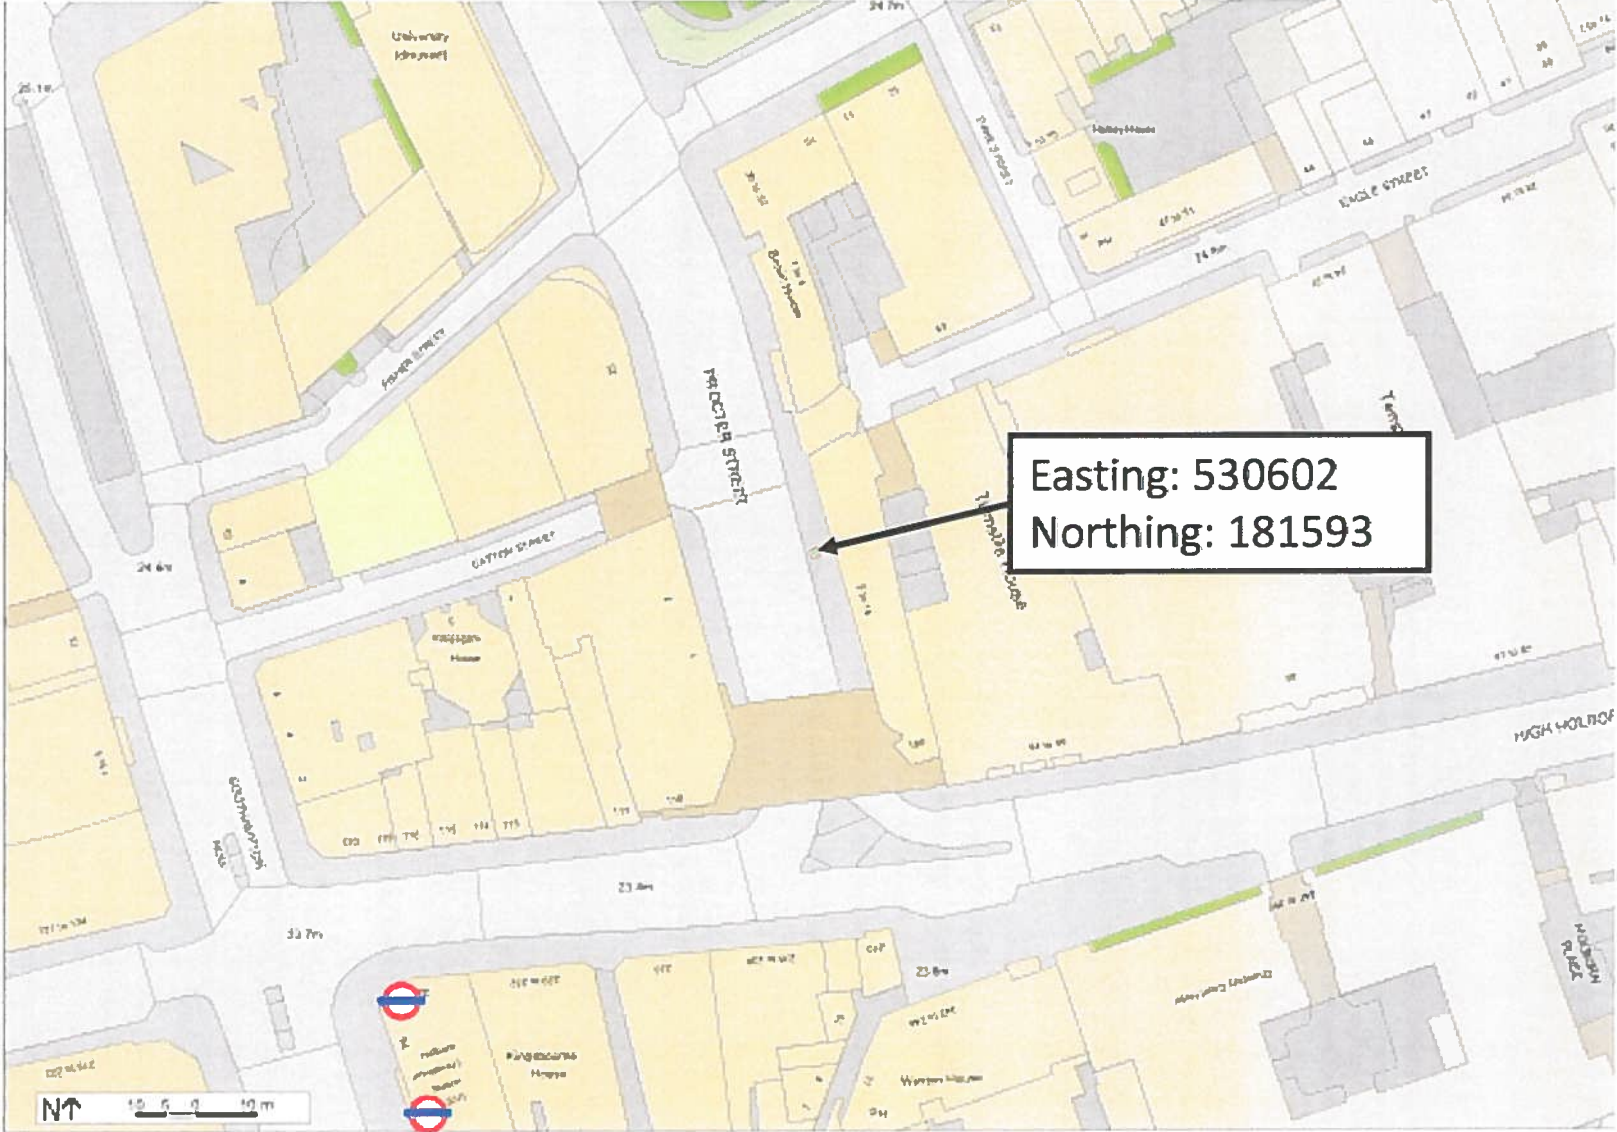

16 Proctor Street, London WC1V 6NX [1:1250]

Maximus Networks Ltd