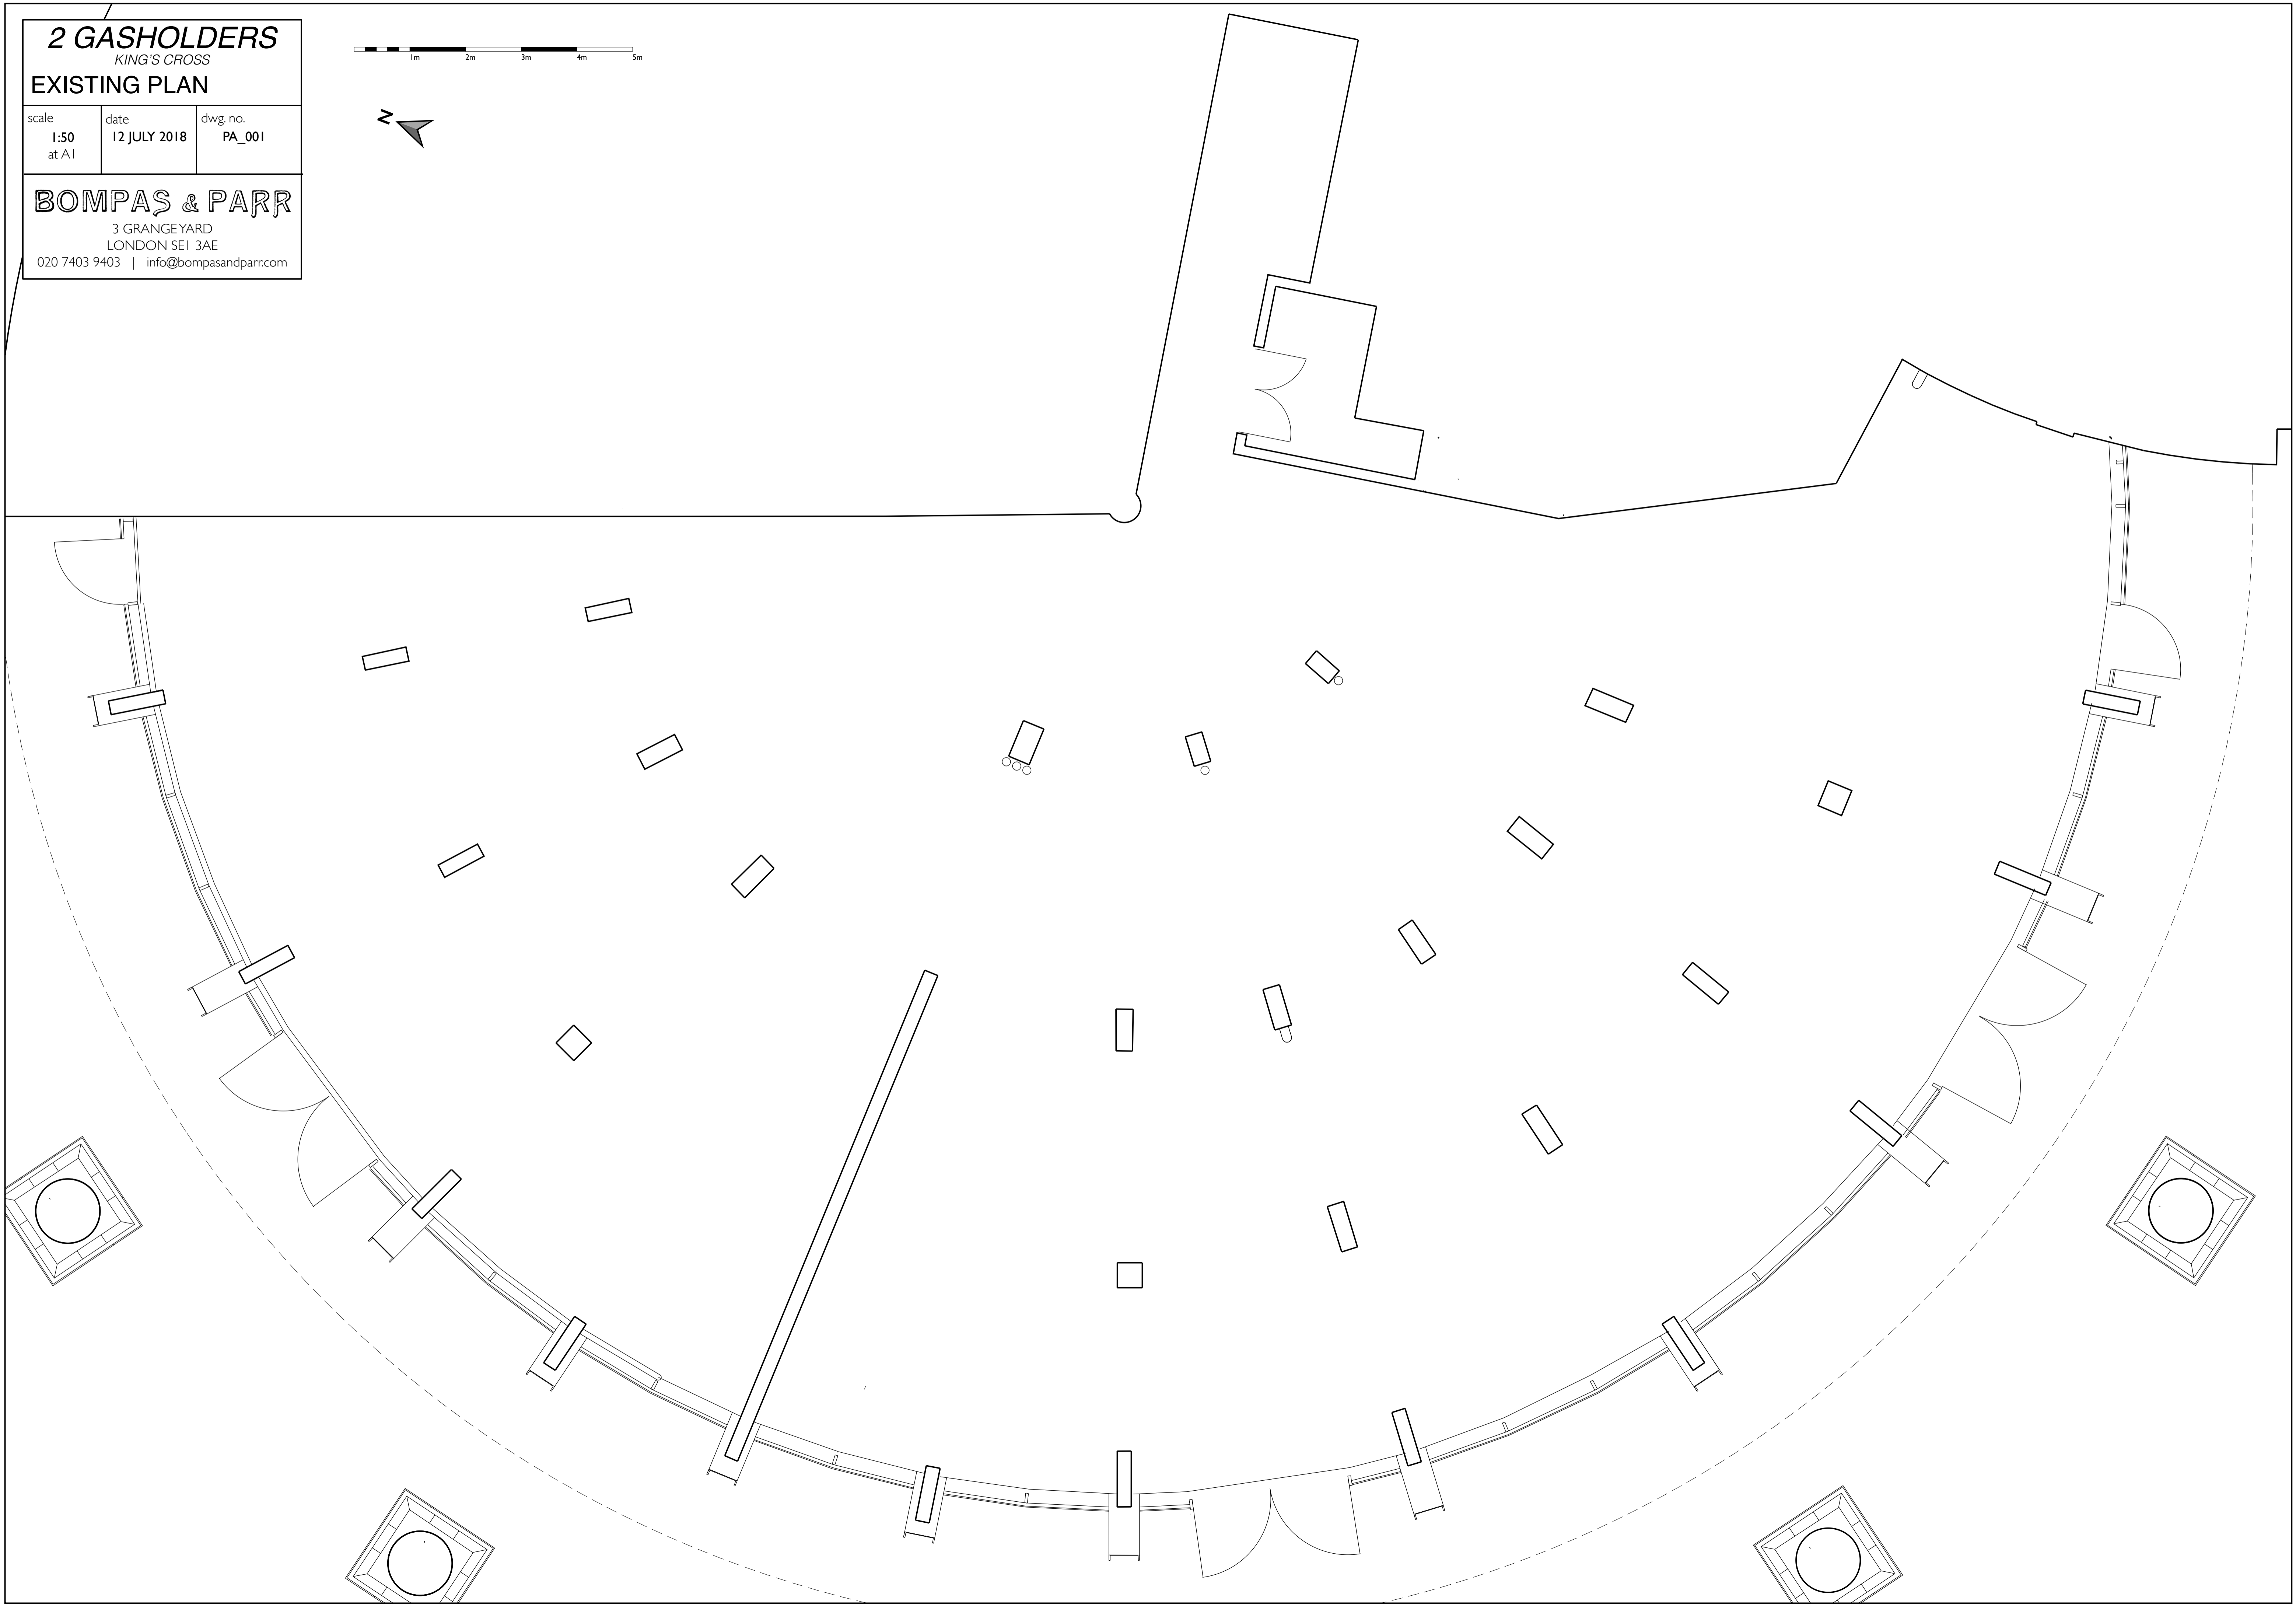

2 GASHOLDERS

KING'S CROSS

EXISTING PLAN

scale	date	dwg. no.
1:50 at A1	12 JULY 2018	PA_001

BOMPAS & PARR

3 GRANGYARD
LONDON SE1 3AE
020 7403 9403 | info@bompasandparr.com

2 GASHOLDERS

KING'S CROSS

PROPOSED PLAN

scale	date	dwg. no.
1:50 at A1	12 JULY 2018	PA_002

BOMPAS & PARR

3 GRANGYARD
LONDON SE1 3AE
020 7403 9403 | info@bompasandparr.com