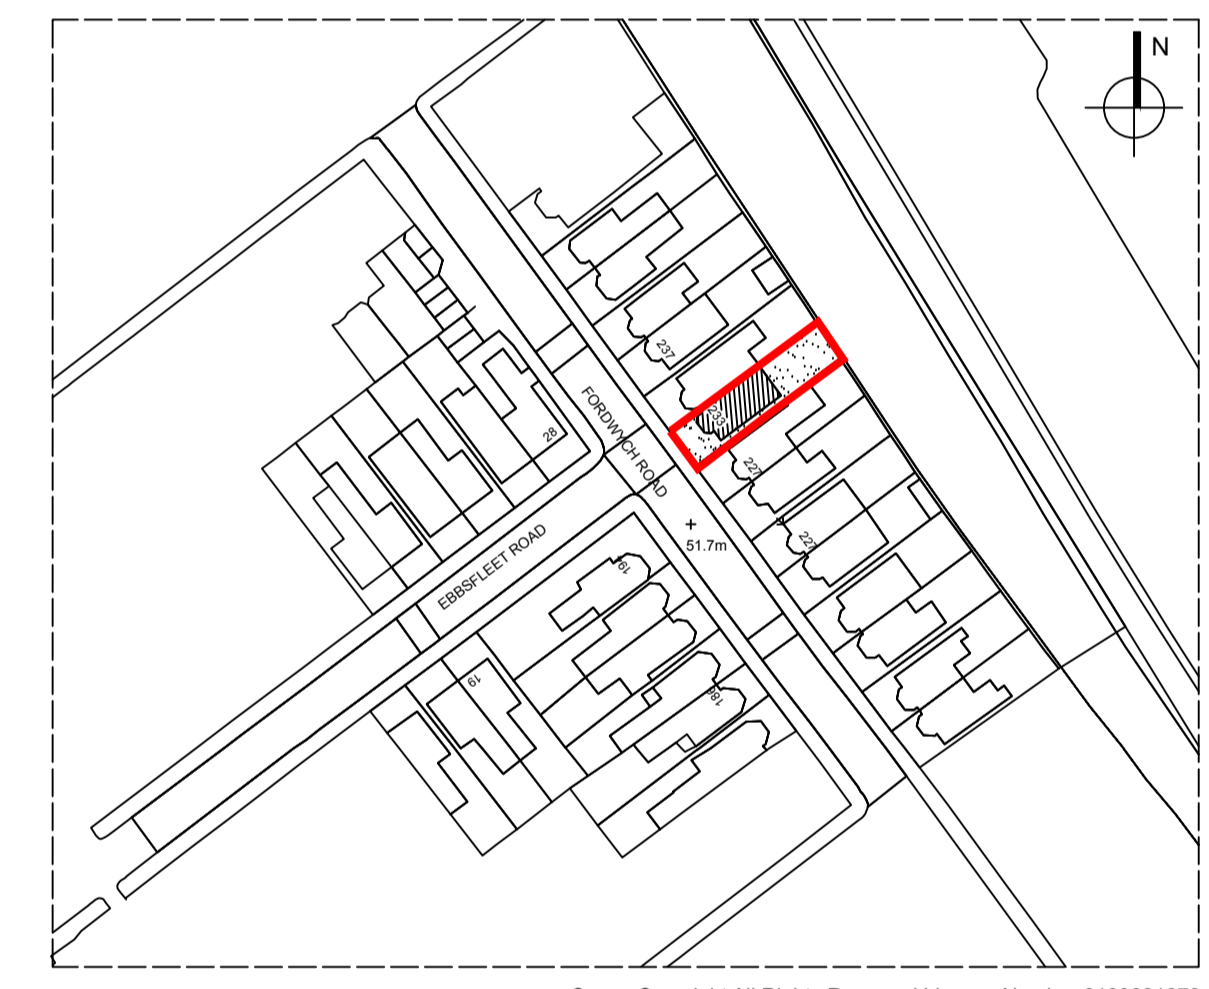

**PROPOSED SITE PLAN**  
scale 1:200

**LOCATION PLAN**  
scale 1:1250

Project:			
Loft conversion			
For:			
233 Fordwych Road London NW2 3LY			
Scale:	Dwg. no:	Page:	Rev:
As shown	KJM10085	003	H
Drawn by:	Date Drawn:		
K. Miller	August-2018		