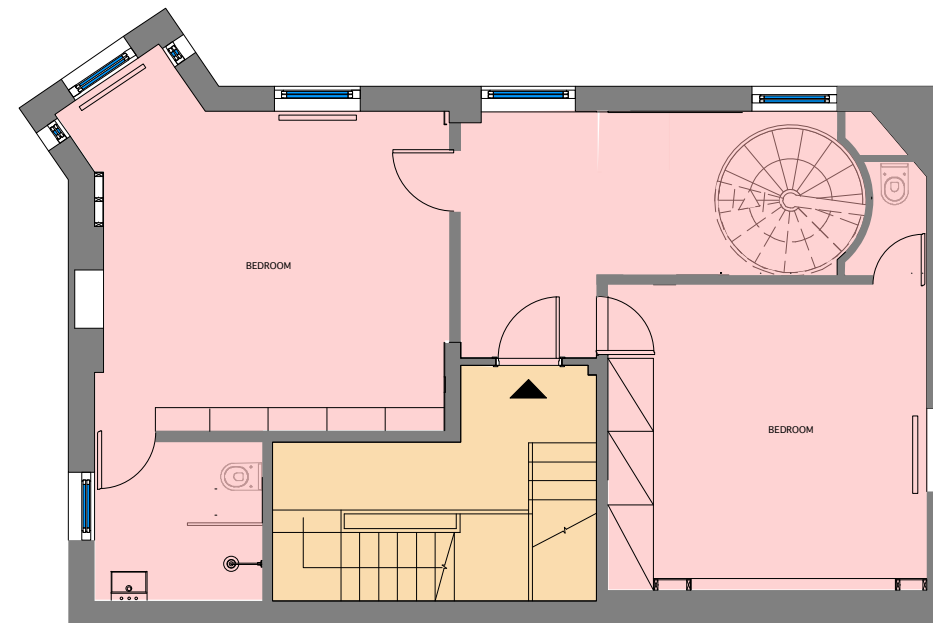

1 Proposed maisonette, ground floor
Scale: 1:100

2 Proposed maisonette, first floor
Scale: 1:100

Ground and First Floor Maisonette
 Common Parts

Date	Rev .	Description

project 1 Elsworthy Terrace
 title Proposed maisonette
 scale 1:100 @ A3
 dwg no ET_003
 status Planning
 date August 2018