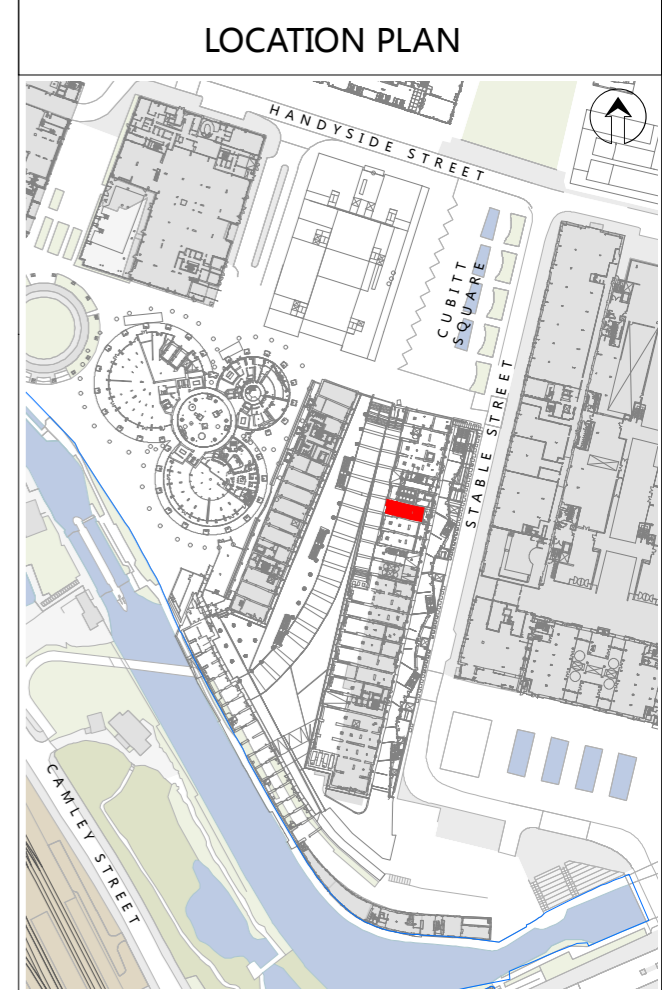

COPYRIGHT:
© Crown copyright and database rights 2018 Ordnance Survey 100053954

PROJECT:
**COAL DROPS YARD
YARD LEVEL
EY10**

DRAWING TITLE:
**LEASE PLAN
DEMISE PLAN**

SCALE AT A3: 1:250	STATUS: FINAL	DATE: 01/02/2018
DRAWN BY: CR	CHECKED BY: LAW	APPROVED BY: CL

King's Cross
King's Cross Central Limited Partnership
(Acting by its general partner King's Cross Central Partner Ltd.)
4 Stable Street
London, N1C 4AB
T: +44 (0) 20 3664 0200

DRAWING NUMBER: KXC-LELI-DEPL-153-A-P01	REV: P01.1