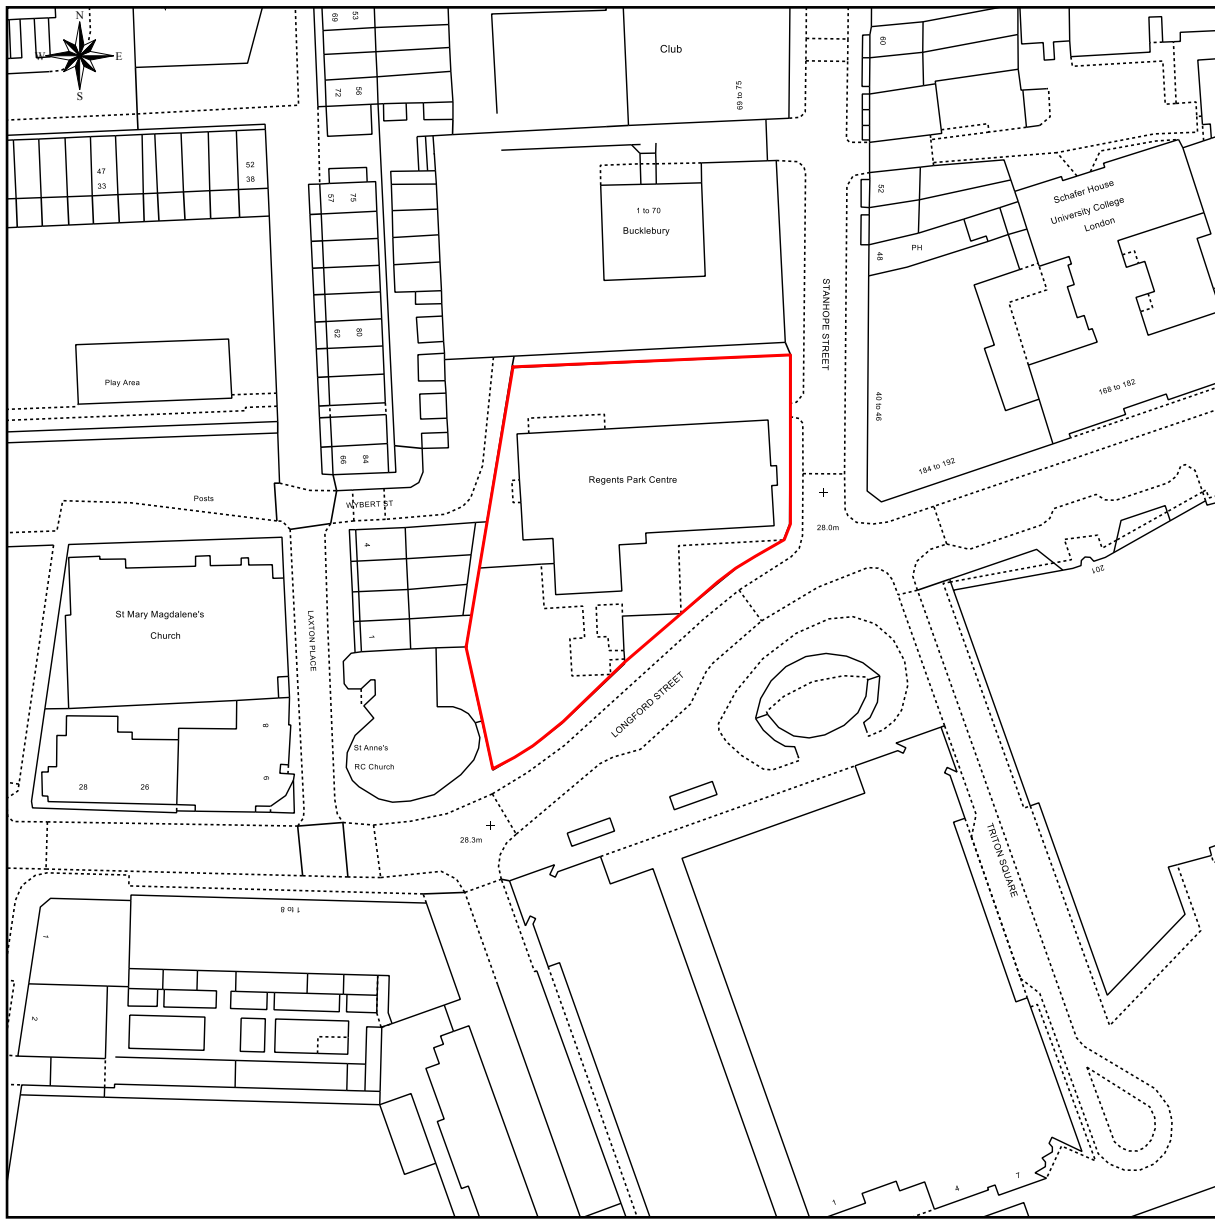

Regents Park Centre, Longford Street, London, NW1 3HB

This Plan includes the following Licensed Data: OS MasterMap Black and White PDF Location Plan by the Ordnance Survey National Geographic Database and incorporating surveyed revision available at the date of production. Reproduction in whole or in part is prohibited without the prior permission of Ordnance Survey. The representation of a road, track or path is no evidence of a right of way. The representation of features, as lines is no evidence of a property boundary. © Crown copyright and database rights, 2018. Ordnance Survey 0100031673

0m 20m 40m 60m 80m 100m

Scale: 1:1250, paper size: A4

Site Location Plan

plans ahead by emapsite™