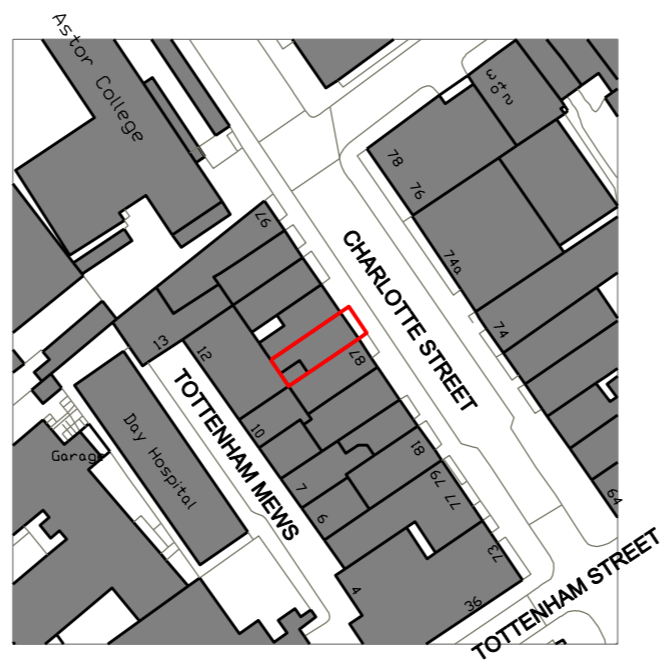

ALL DIMENSIONS TO BE CHECKED ON SITE.
COPYRIGHT RESERVED.

REVISIONS			
SCALE	DATE	DRAWN	CHECKED
1:1250	02.08.18	SD	

PROJECT
**89 CHARLOTTE STREET
LONDON**

DRAWING
LOCATION PLAN

Phoenix Yard, 65 Kings Cross Road, London WC1X 9LW
+44 (0) 207 239 4920 info@zdarchitects.com