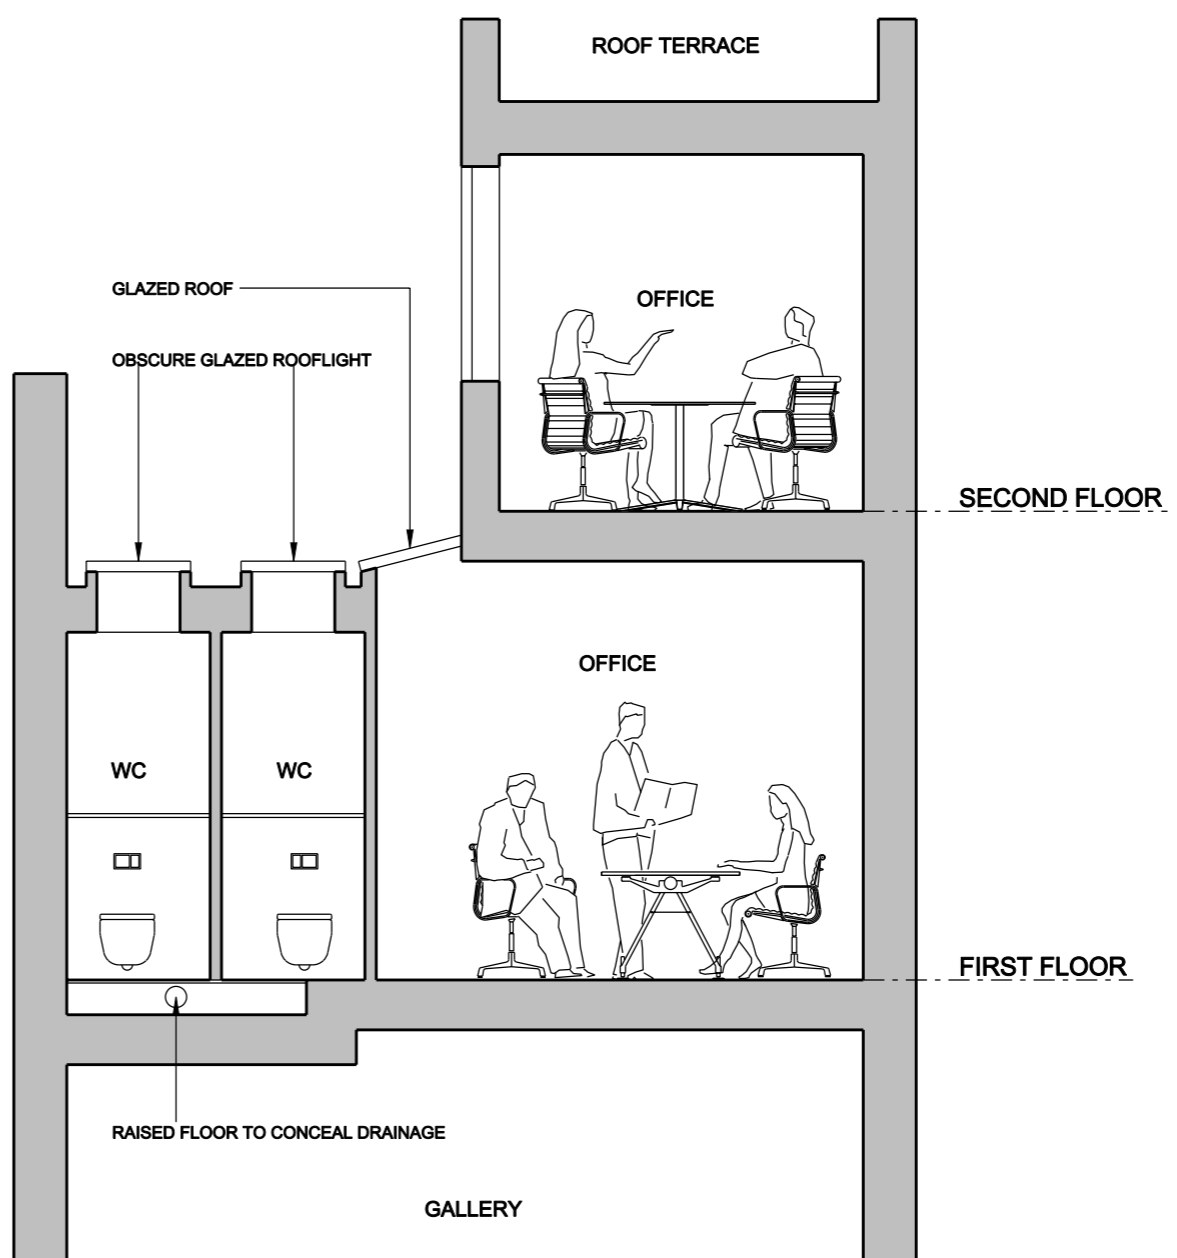

ALL DIMENSIONS TO BE CHECKED ON SITE.
COPYRIGHT RESERVED.

EXISTING SECTION

PROPOSED SECTION

REVISIONS			
SCALE	DATE	DRAWN	CHECKED
1:50	07.08.18	SD	

PROJECT
89 CHARLOTTE STREET
LONDON

DRAWING
SECTIONS
EXISTING AND PROPOSED