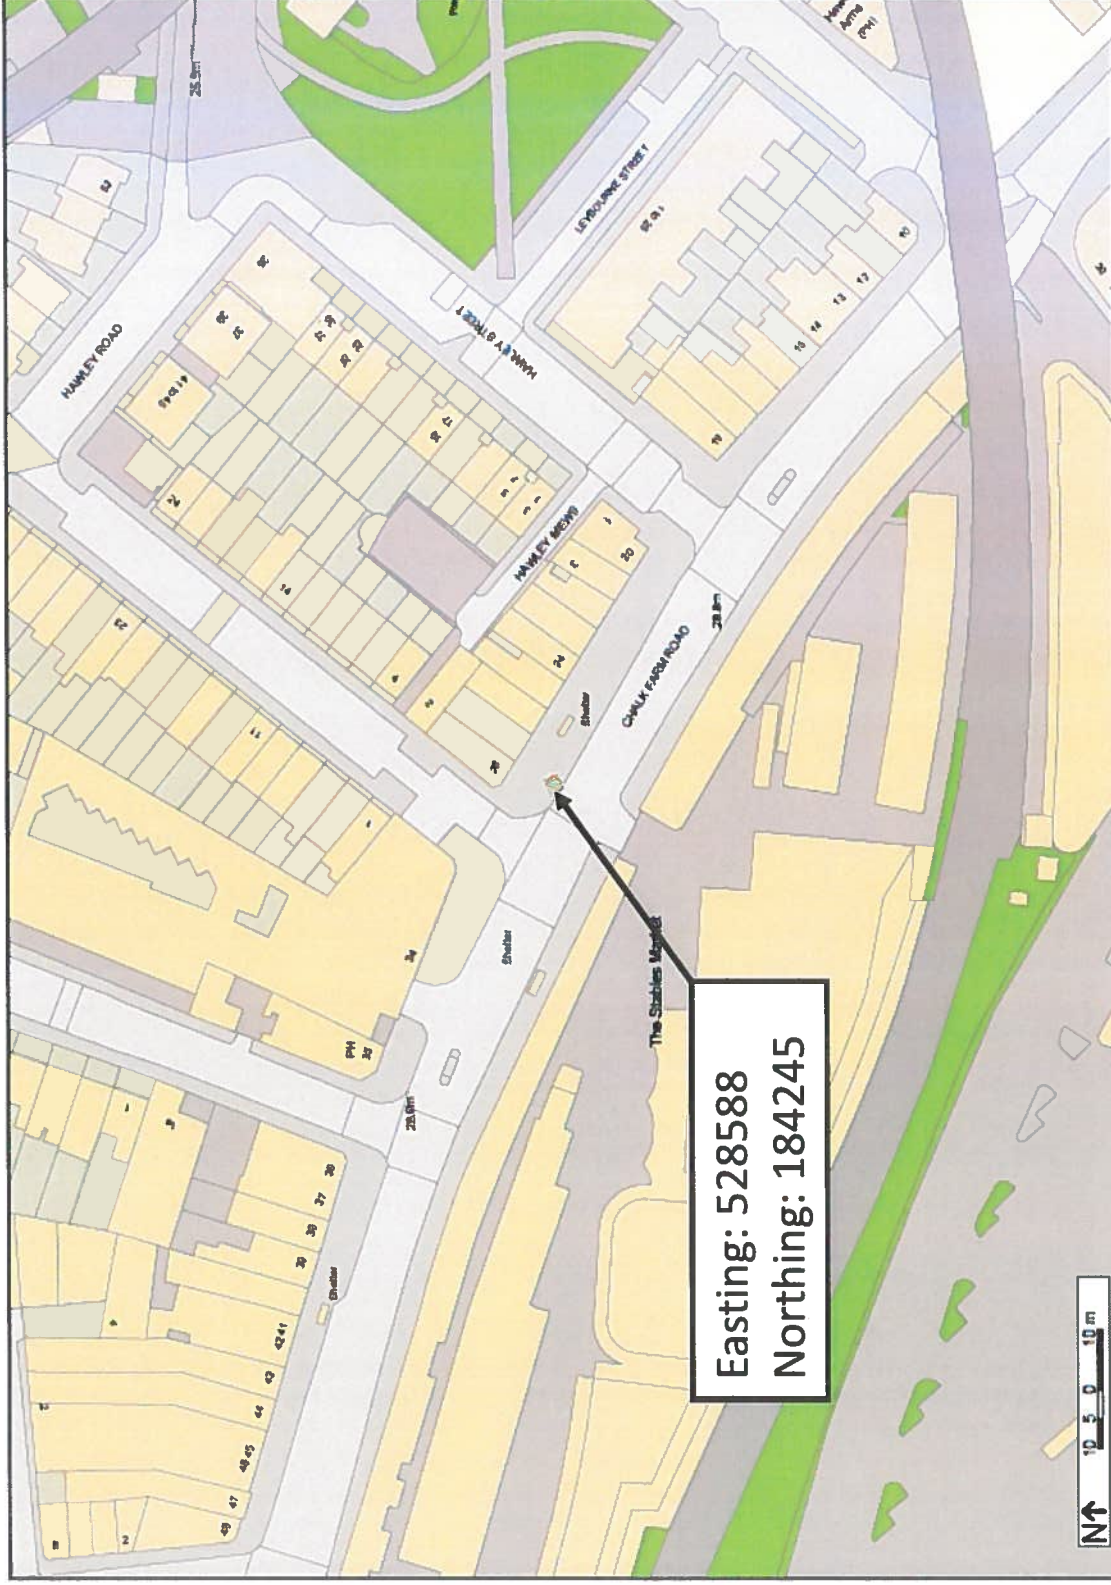

27-28 Chalk Farm Road, London NW1 8AG [1:1250]

Maximus Networks Ltd