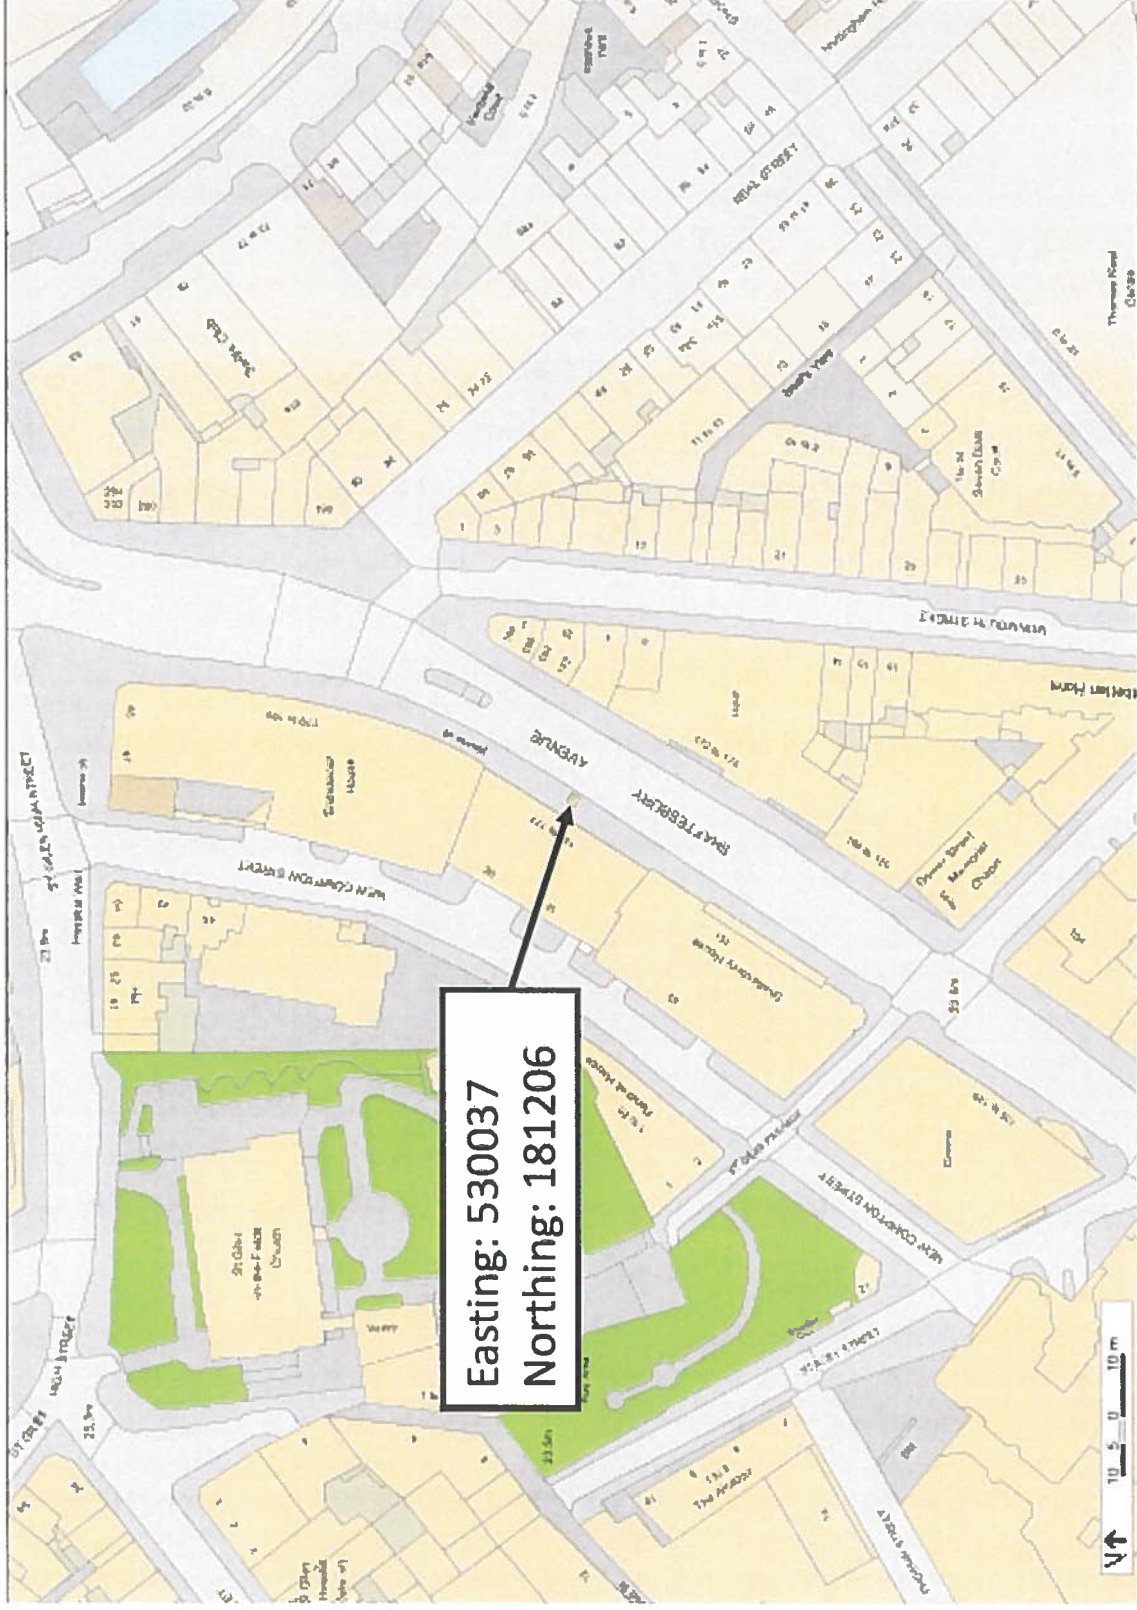

167-169 Shaftesbury Avenue, London WC2H 8AN [1:1250]

Maximus Networks Ltd