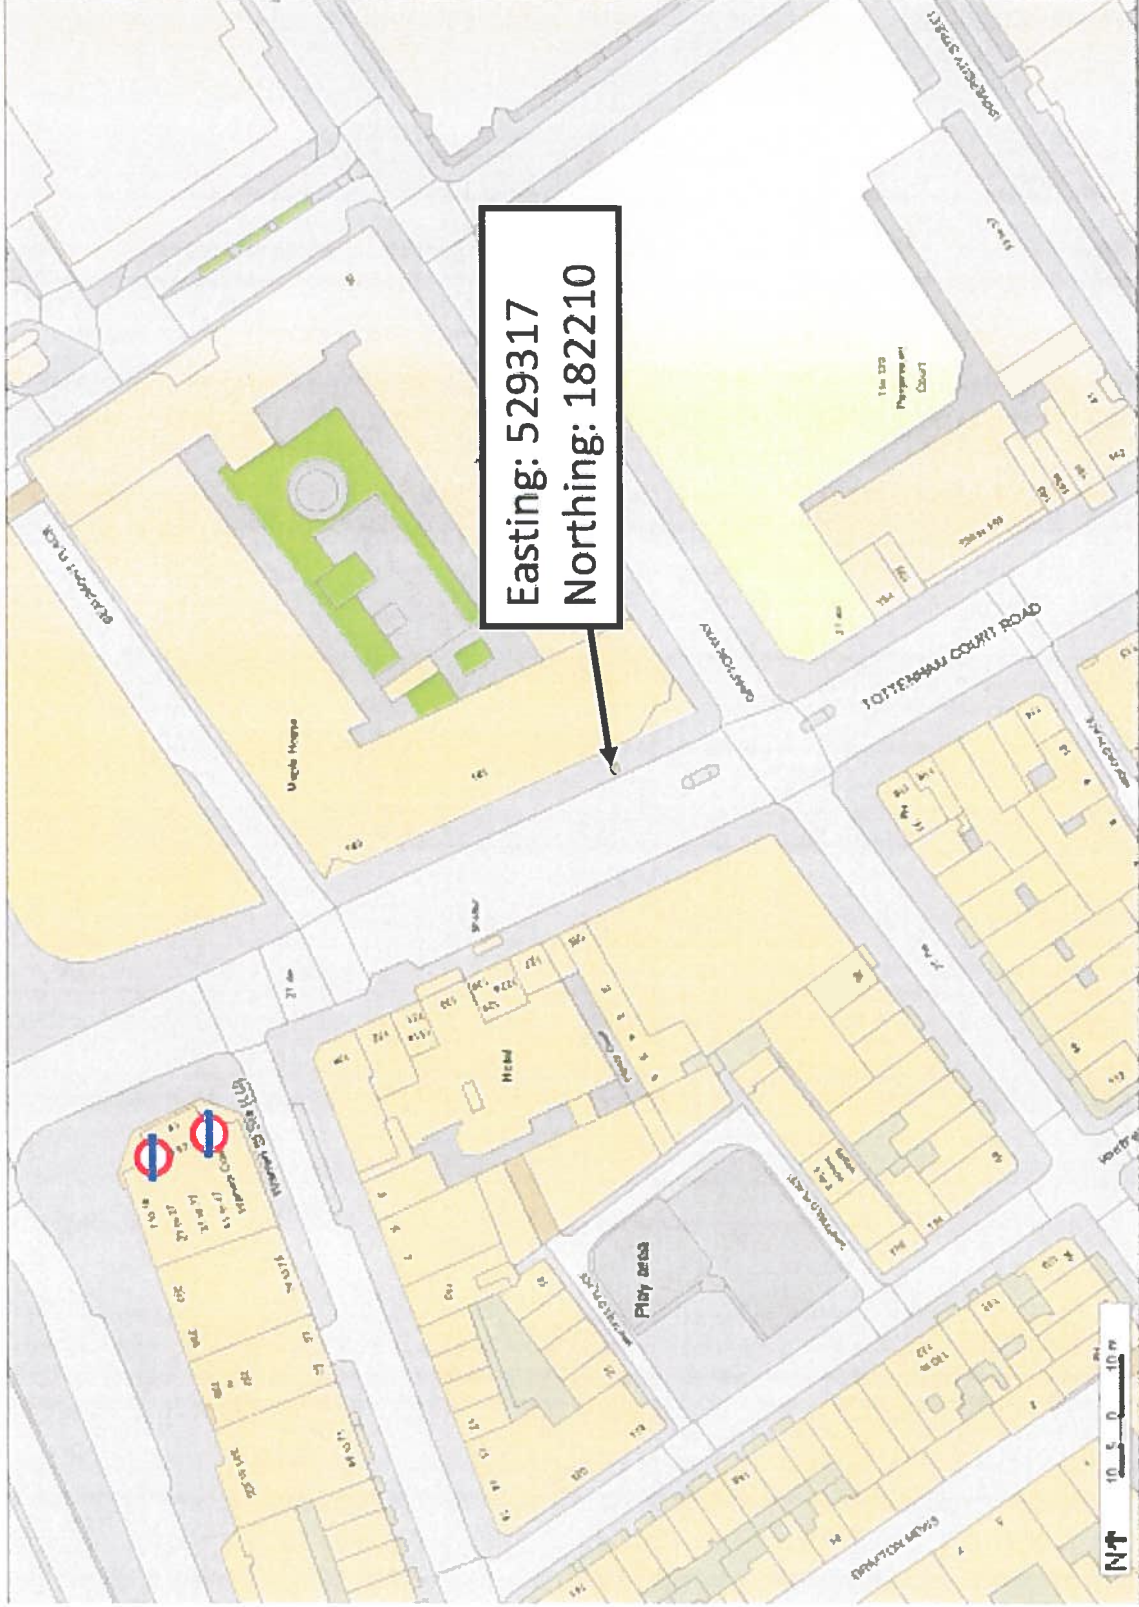

145-149 Tottenham Court Road, London W1T 7NE [1:1250]

Maximus Networks Ltd