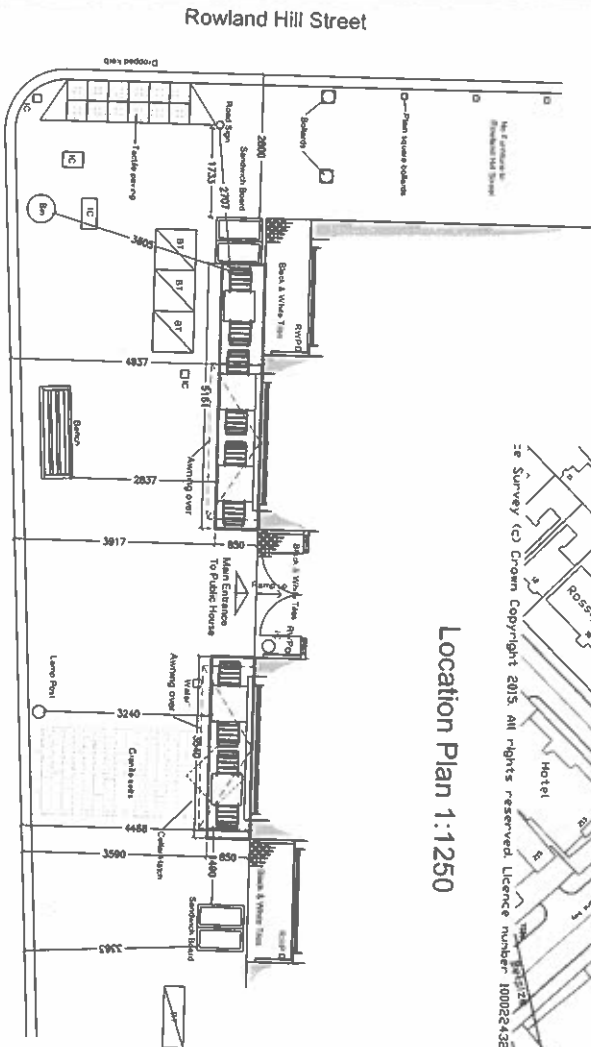

Haverstock Hill

Location Plan 1:1250