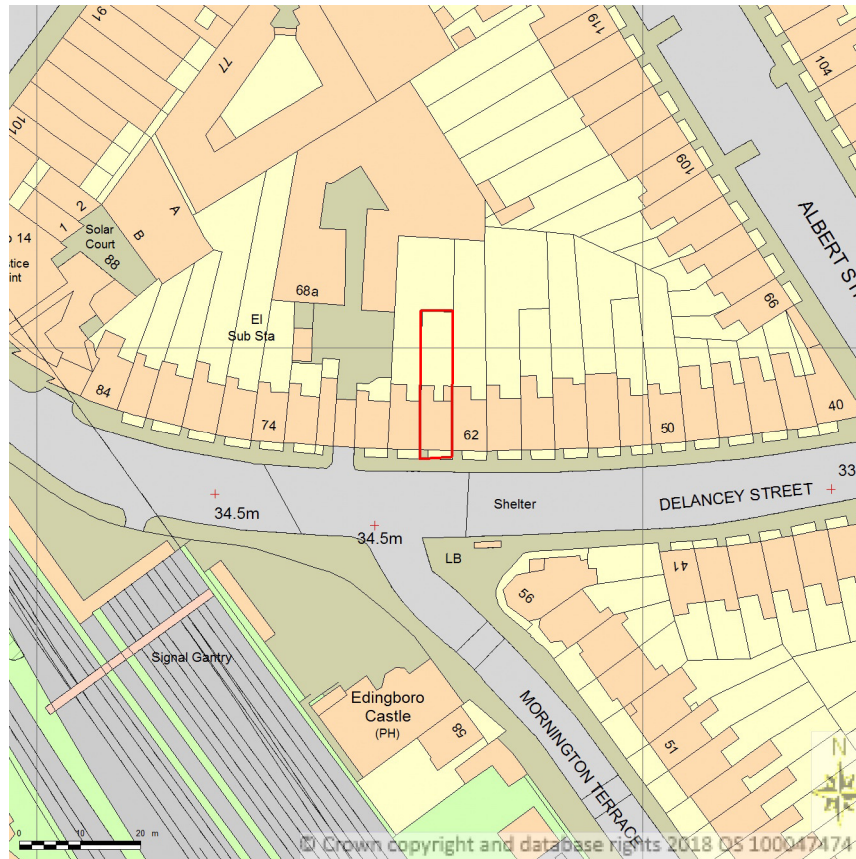

SITE LOCATION PLAN

65 Delancey St NW1
SCALE 1:1250 on A4

Licence No: 100047474