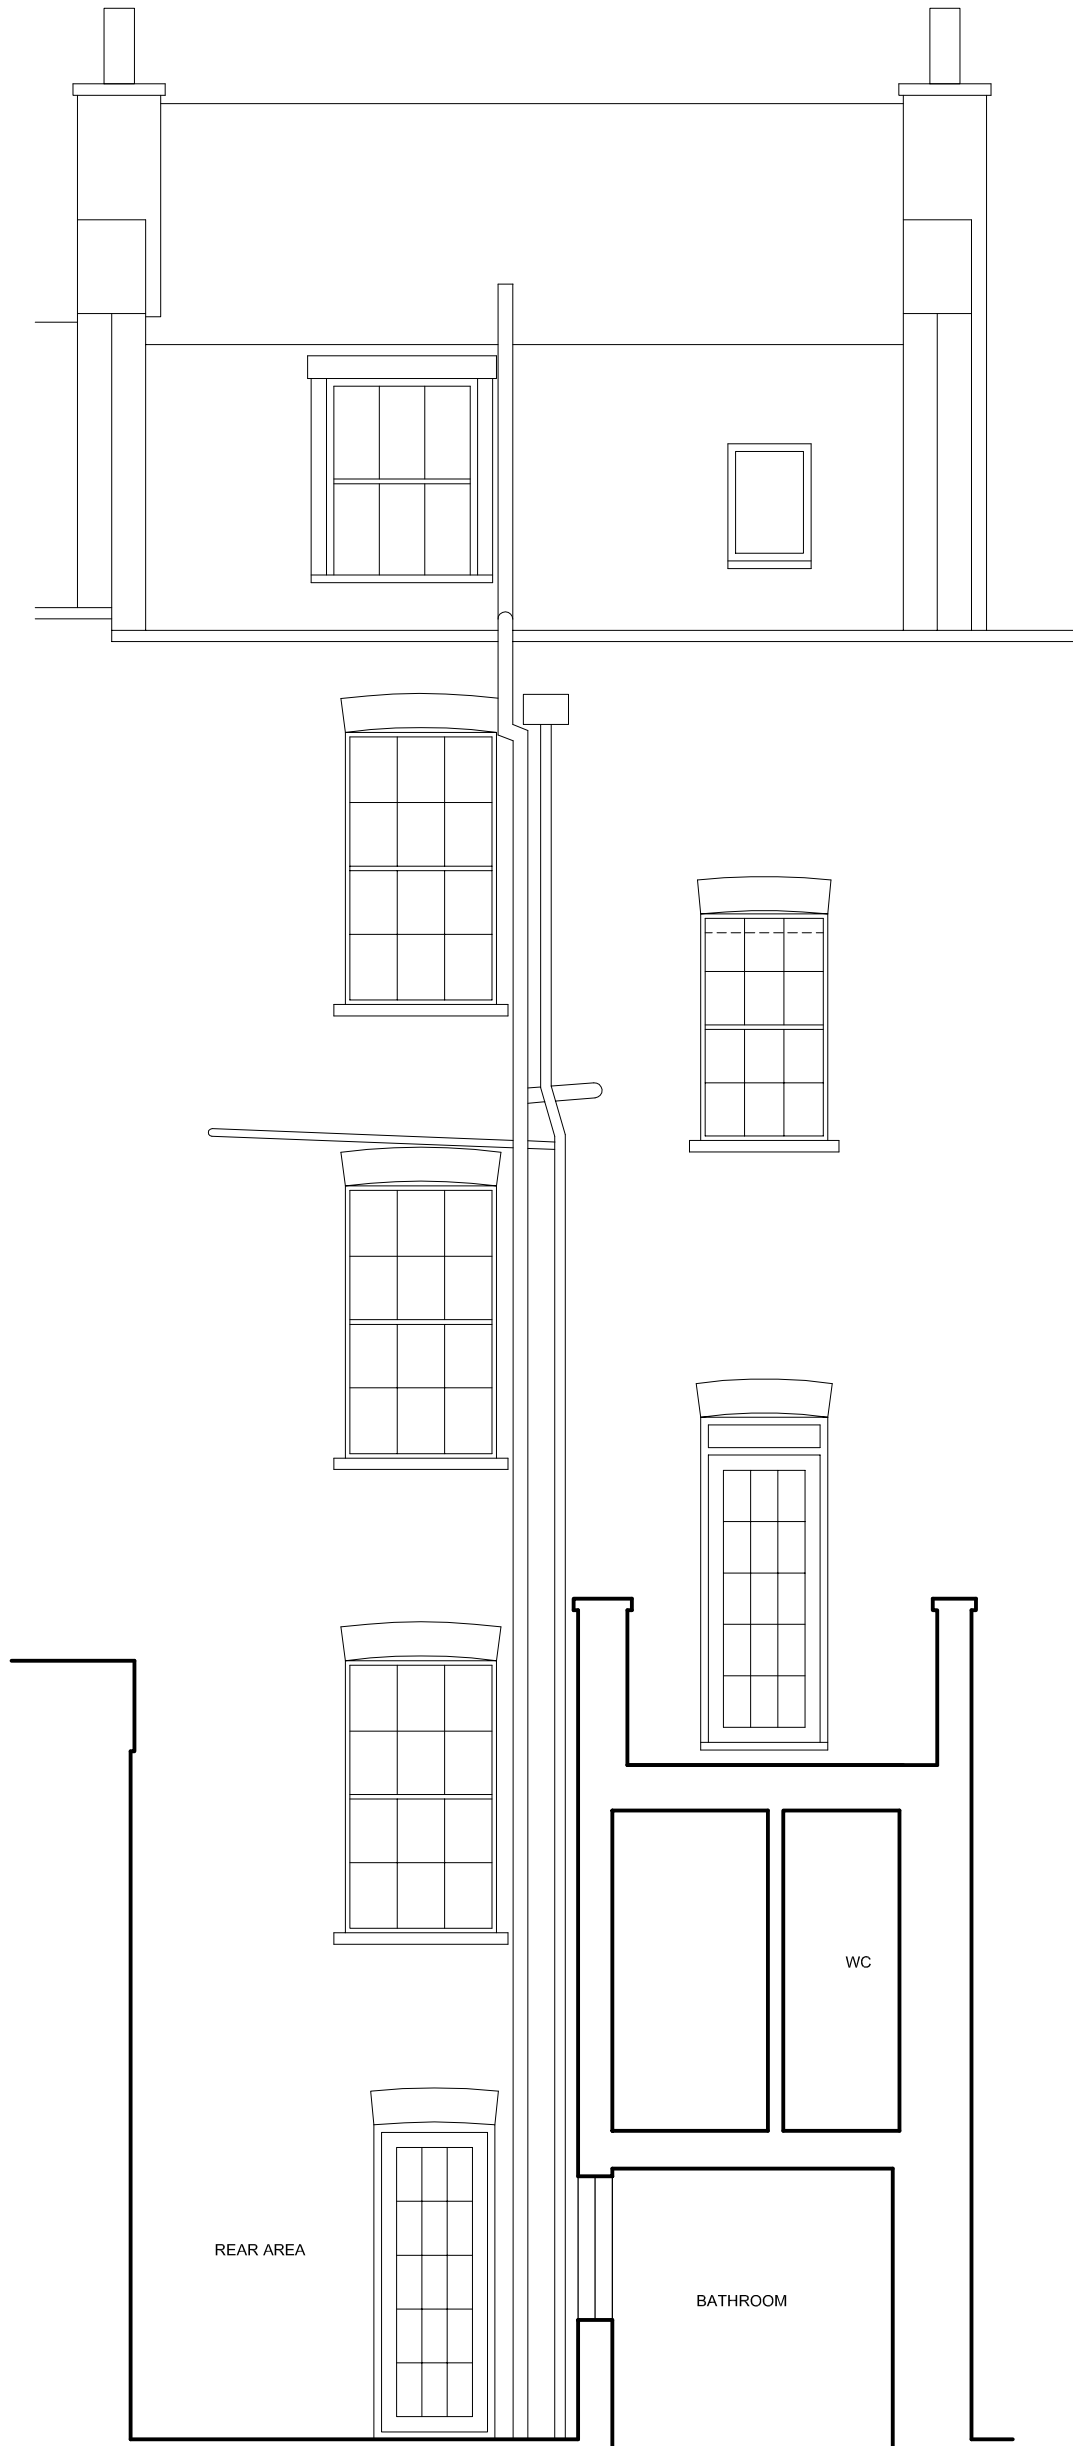

NOTES

DO NOT SCALE FROM DRAWING.  
DIMENSIONS TO BE CONFIRMED  
ON SITE

DAVIES ARCHITECTURE LTD<sup>©</sup>

28 ELLIOTT SQ  
LONDON NW3 3SU  
TEL 020 7483 0669

**JOB**  
POOJA SHAH  
64 DELANCEY ST  
LONDON NW1 7RY

**TITLE**  
EXISTING  
SECTION C

**DATE** 18.4.18  
**SCALE** 1:50 @A3

**DRAWING NO** DEL64-EX-GA-08