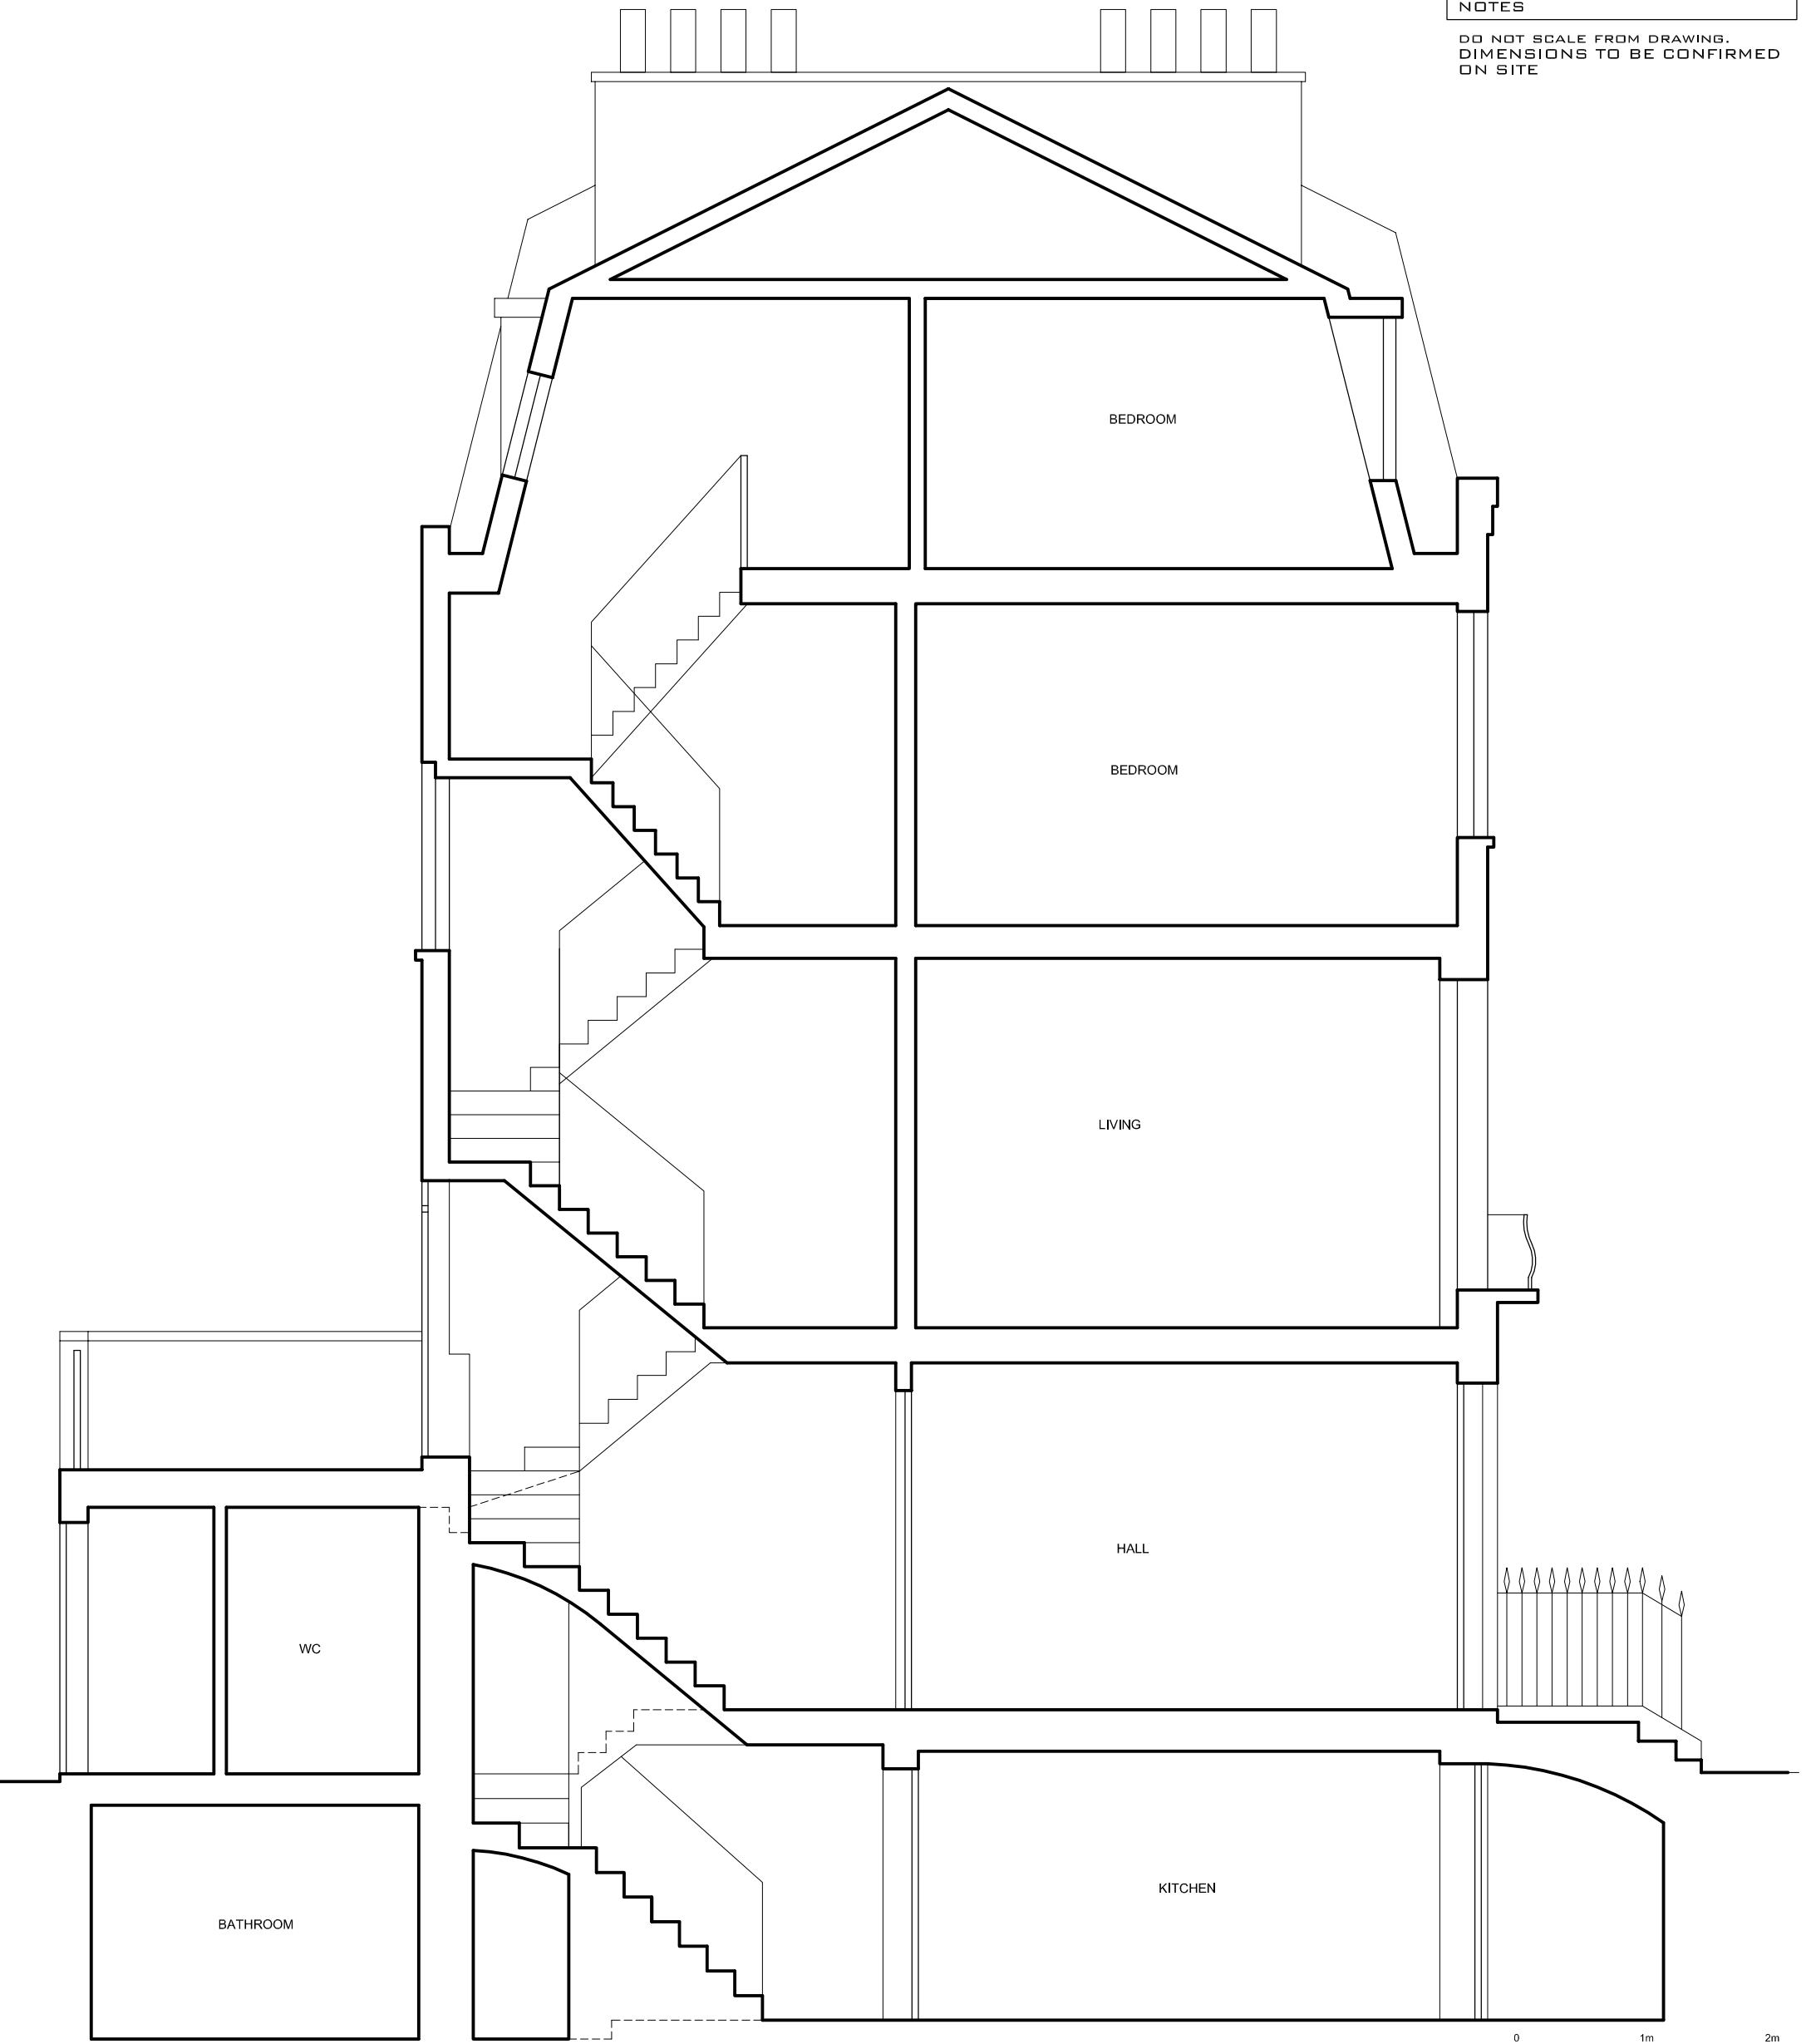

NOTES

DO NOT SCALE FROM DRAWING.
DIMENSIONS TO BE CONFIRMED
ON SITE

DAVIES ARCHITECTURE LTD ©	
28 ELLIOTT SQ LONDON NW3 3SU TEL 020 7483 0669	
JOB POOJA SHAH 64 DELANCEY ST LONDON NW1 7RY	
TITLE EXISTING SECTION B	
DATE	18.4.18
SCALE	1:50 @A3
DRAWING NO	DEL64-EX-GA-07