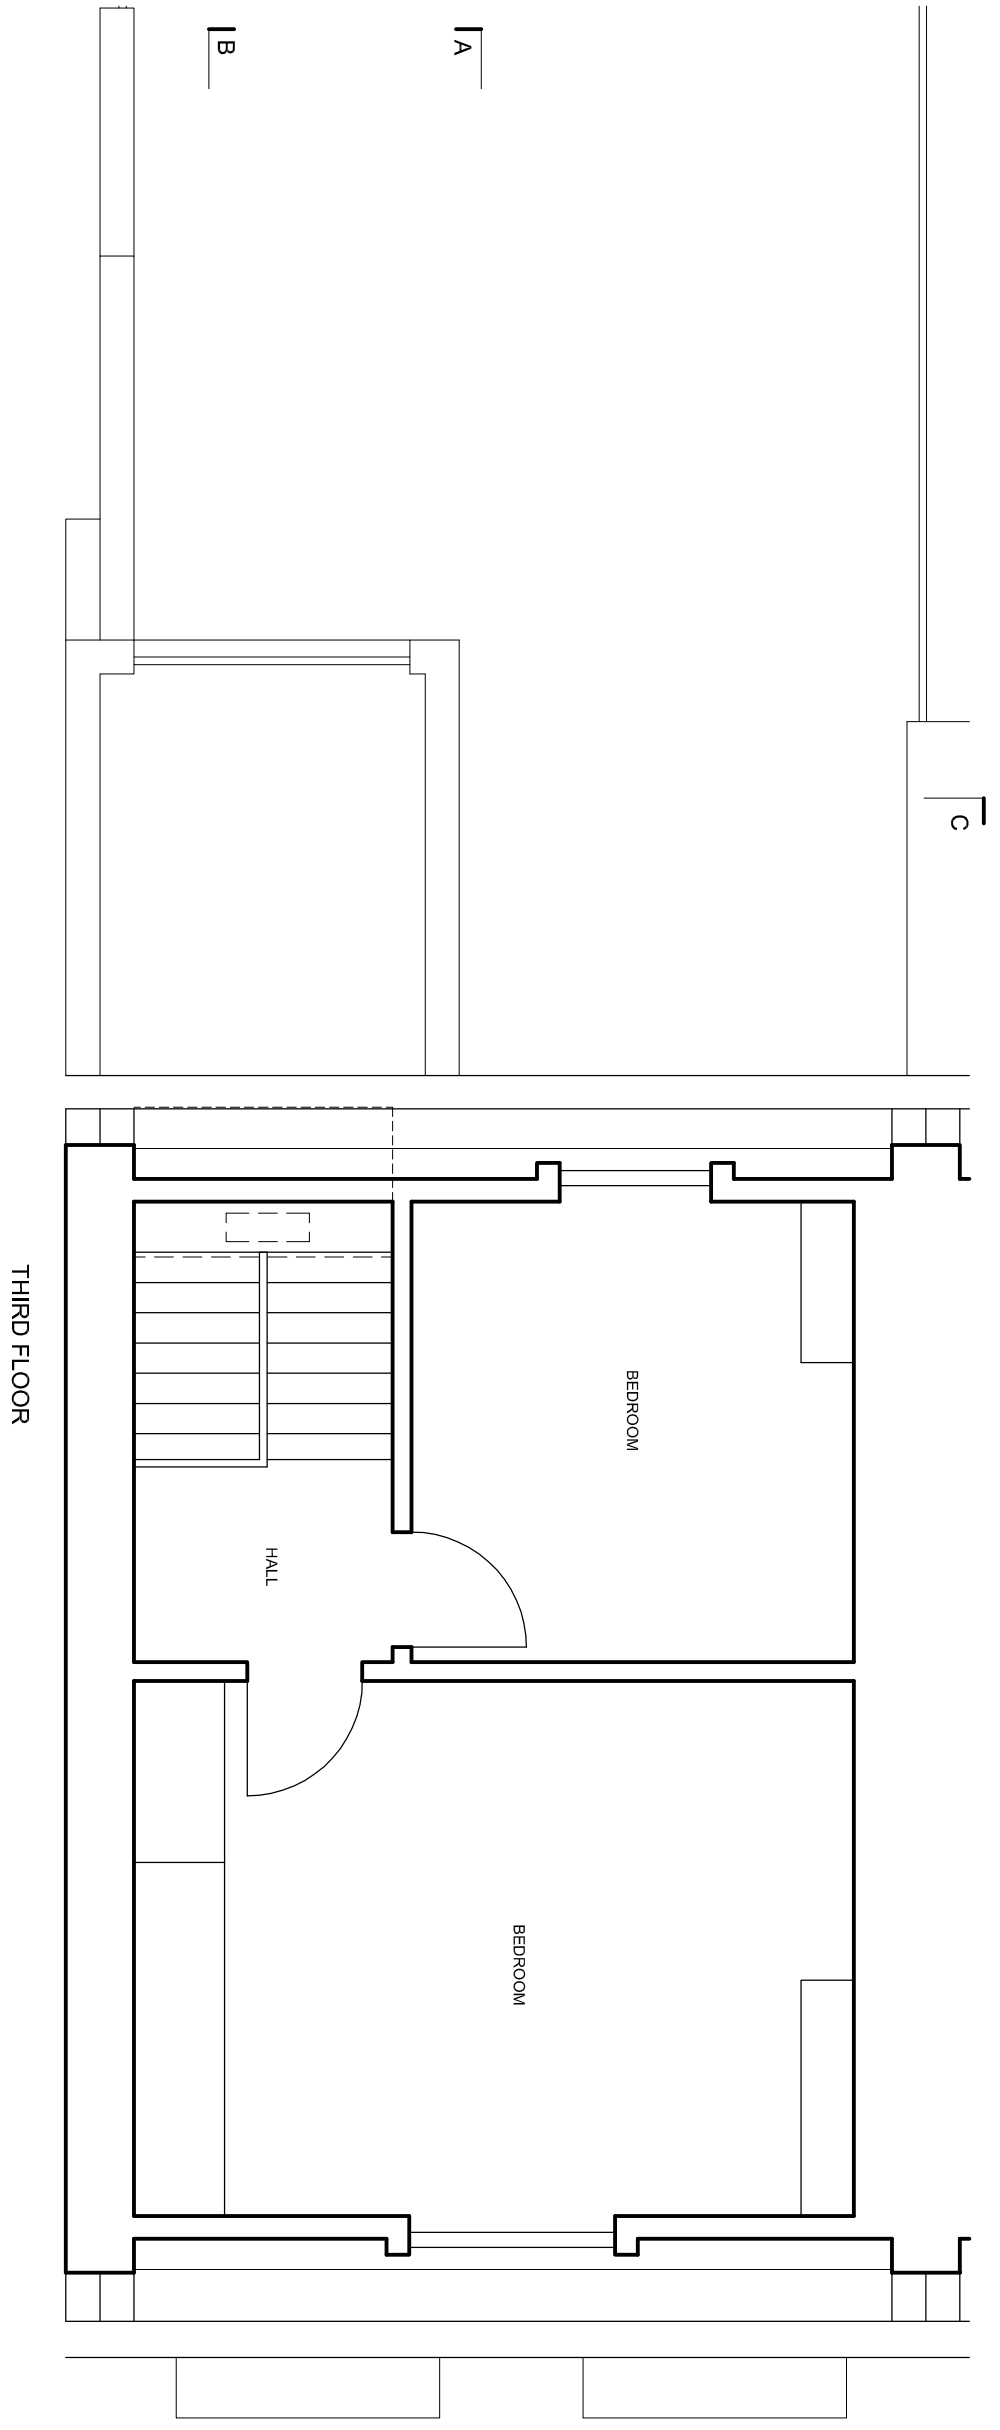

NOTES

DO NOT SCALE FROM DRAWING.
DIMENSIONS TO BE CONFIRMED
ON SITE

ROOF

THIRD FLOOR

DAVIES ARCHITECTURE LTD

28 ELLIOTT SQ
LONDON NW3 3SU
TEL 020 7483 0669

JOB
POOJA SHAH
64 DELANDEY ST
LONDON NW1 7RY

TITLE
EXISTING
PLAN
THIRD, ROOF

DATE 18.4.18
SCALE 1:50 @A3

DRAWING NO DEL64-EX-GA-03