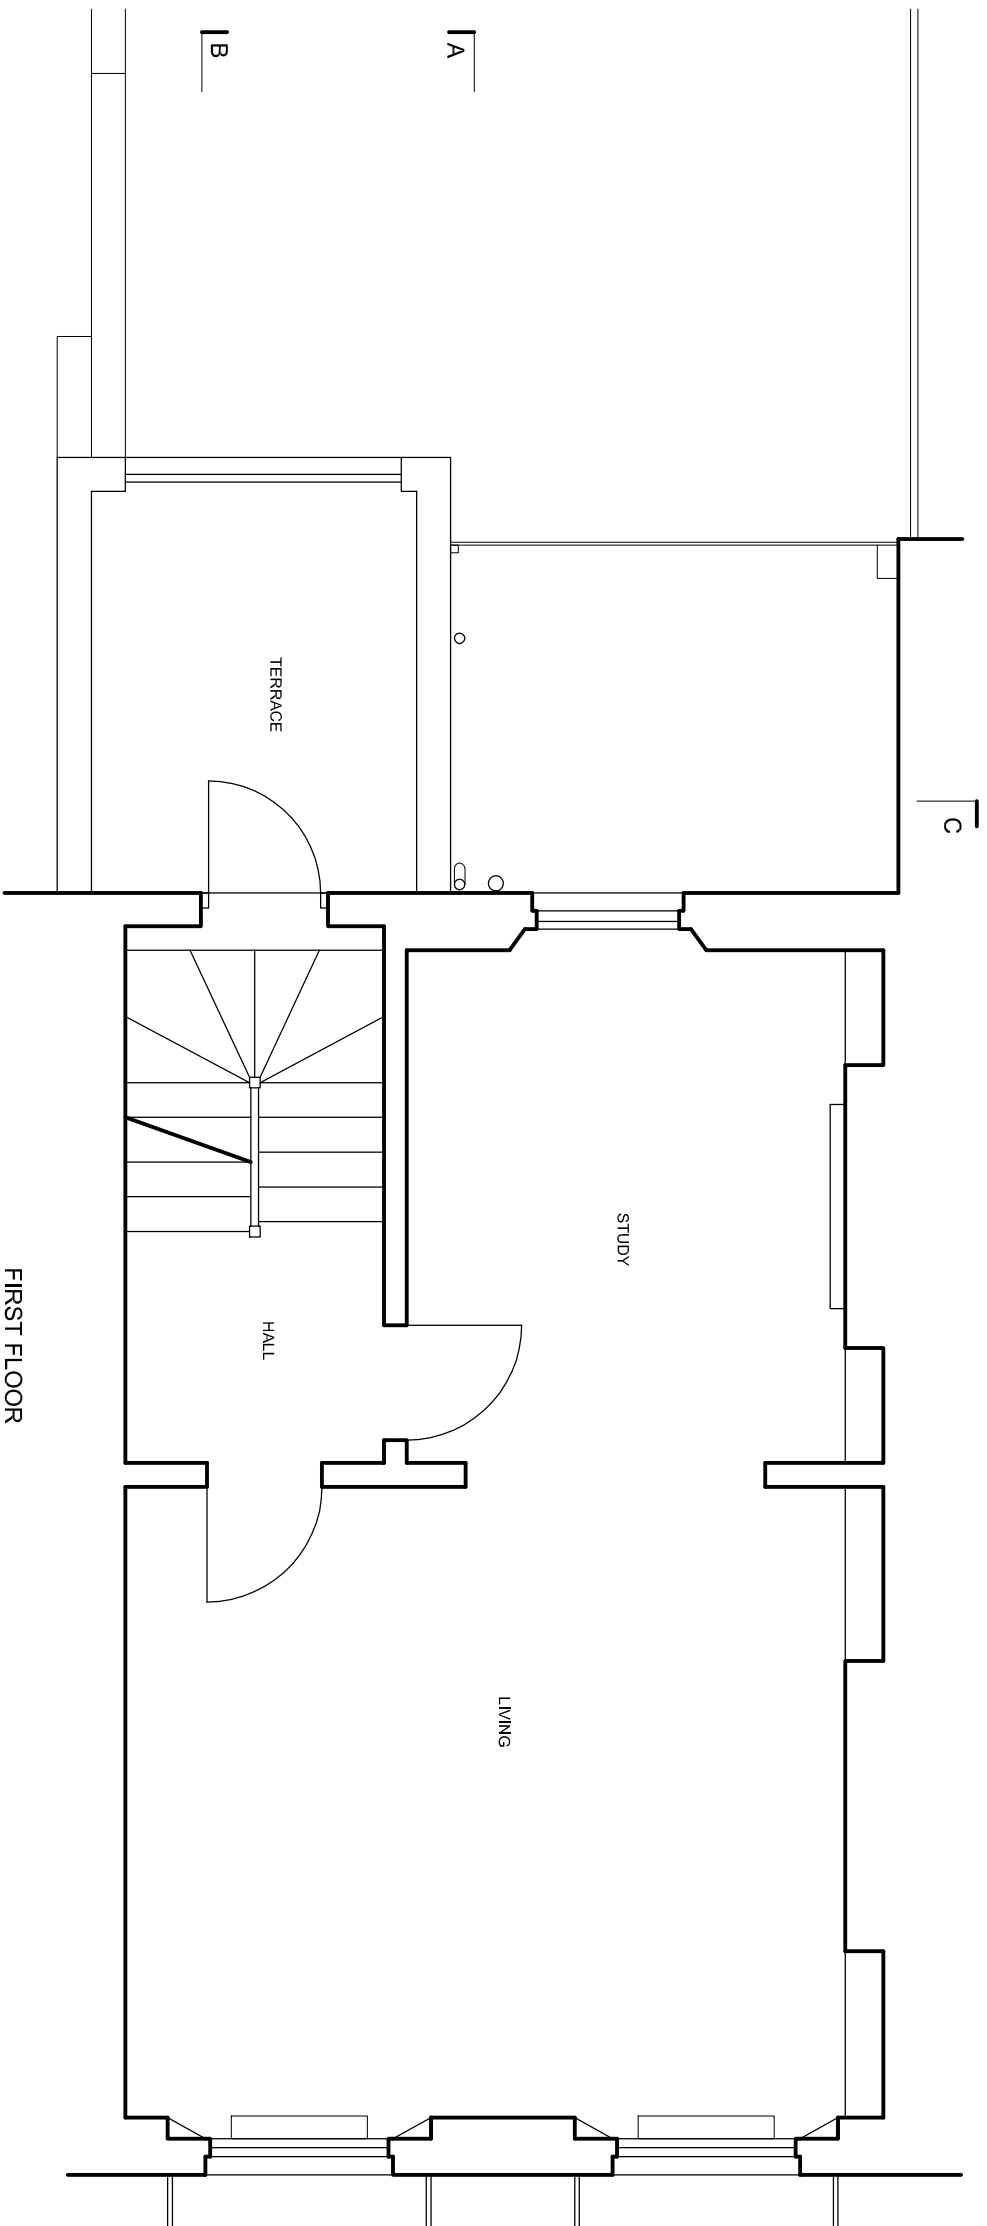

NOTES

DO NOT SCALE FROM DRAWING.
DIMENSIONS TO BE CONFIRMED
ON SITE

DAVIES ARCHITECTURE LTD

28 ELLIOTT SQ
LONDON NW3 3SU
TEL 020 7483 0669

JOB
POOJA SHAH
64 DELANDEY ST
LONDON NW1 1RY

TITLE
EXISTING
PLAN
FIRST, SECOND

DATE 18.4.18
SCALE 1:50 @A3

DRAWING NO DEL64-EX-GA-02