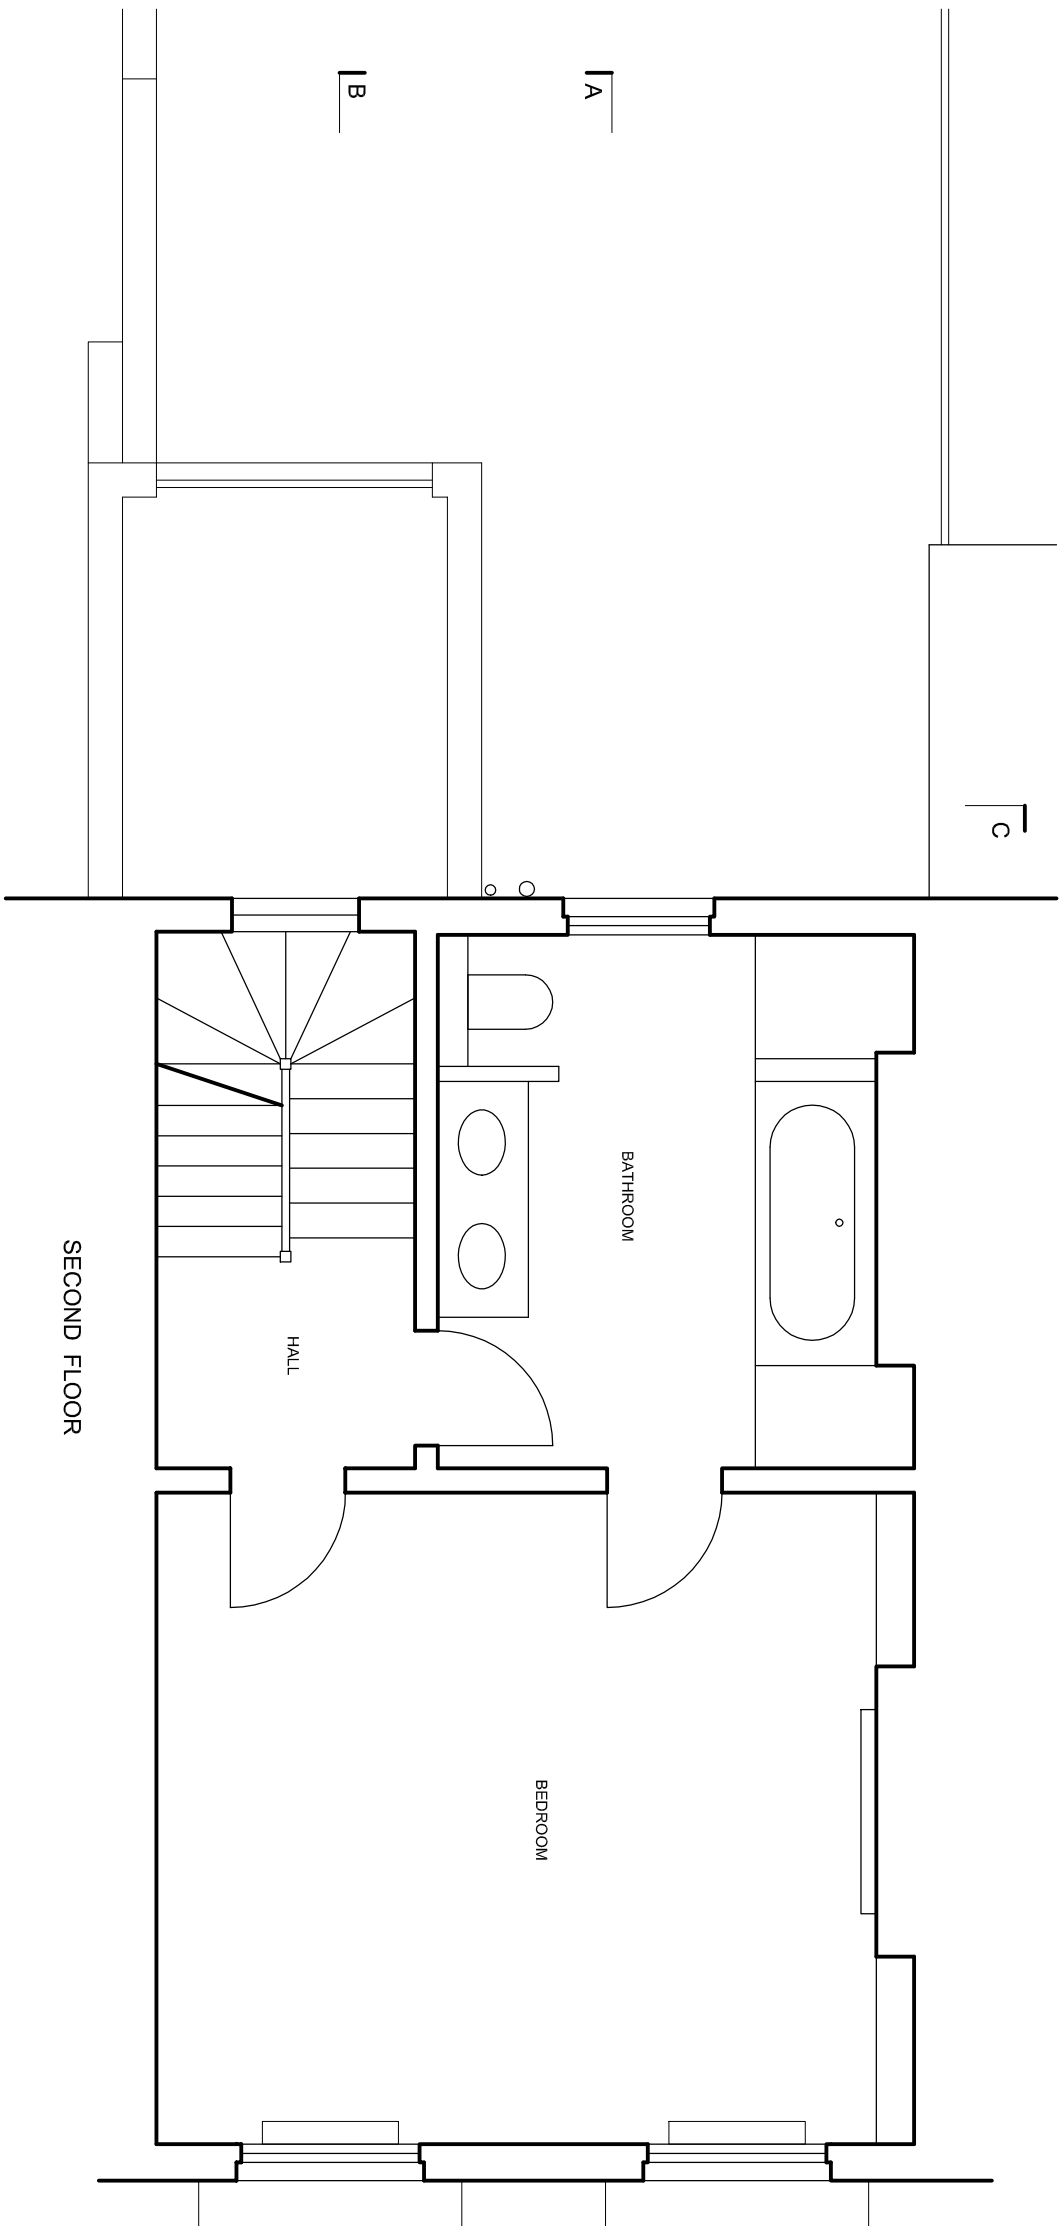

NOTES

DO NOT SCALE FROM DRAWING.
DIMENSIONS TO BE CONFIRMED
ON SITE

DAVIES ARCHITECTURE LTD

28 ELLIOTT SQ
LONDON NW3 3SU
TEL 020 7483 0669

JOB
POOJA SHAH
64 DELANDEY ST
LONDON NW1 1RY

TITLE
EXISTING
PLAN
FIRST, SECOND

DATE 18.4.18
SCALE 1:50 @A3

DRAWING NO DEL64-EX-GA-02