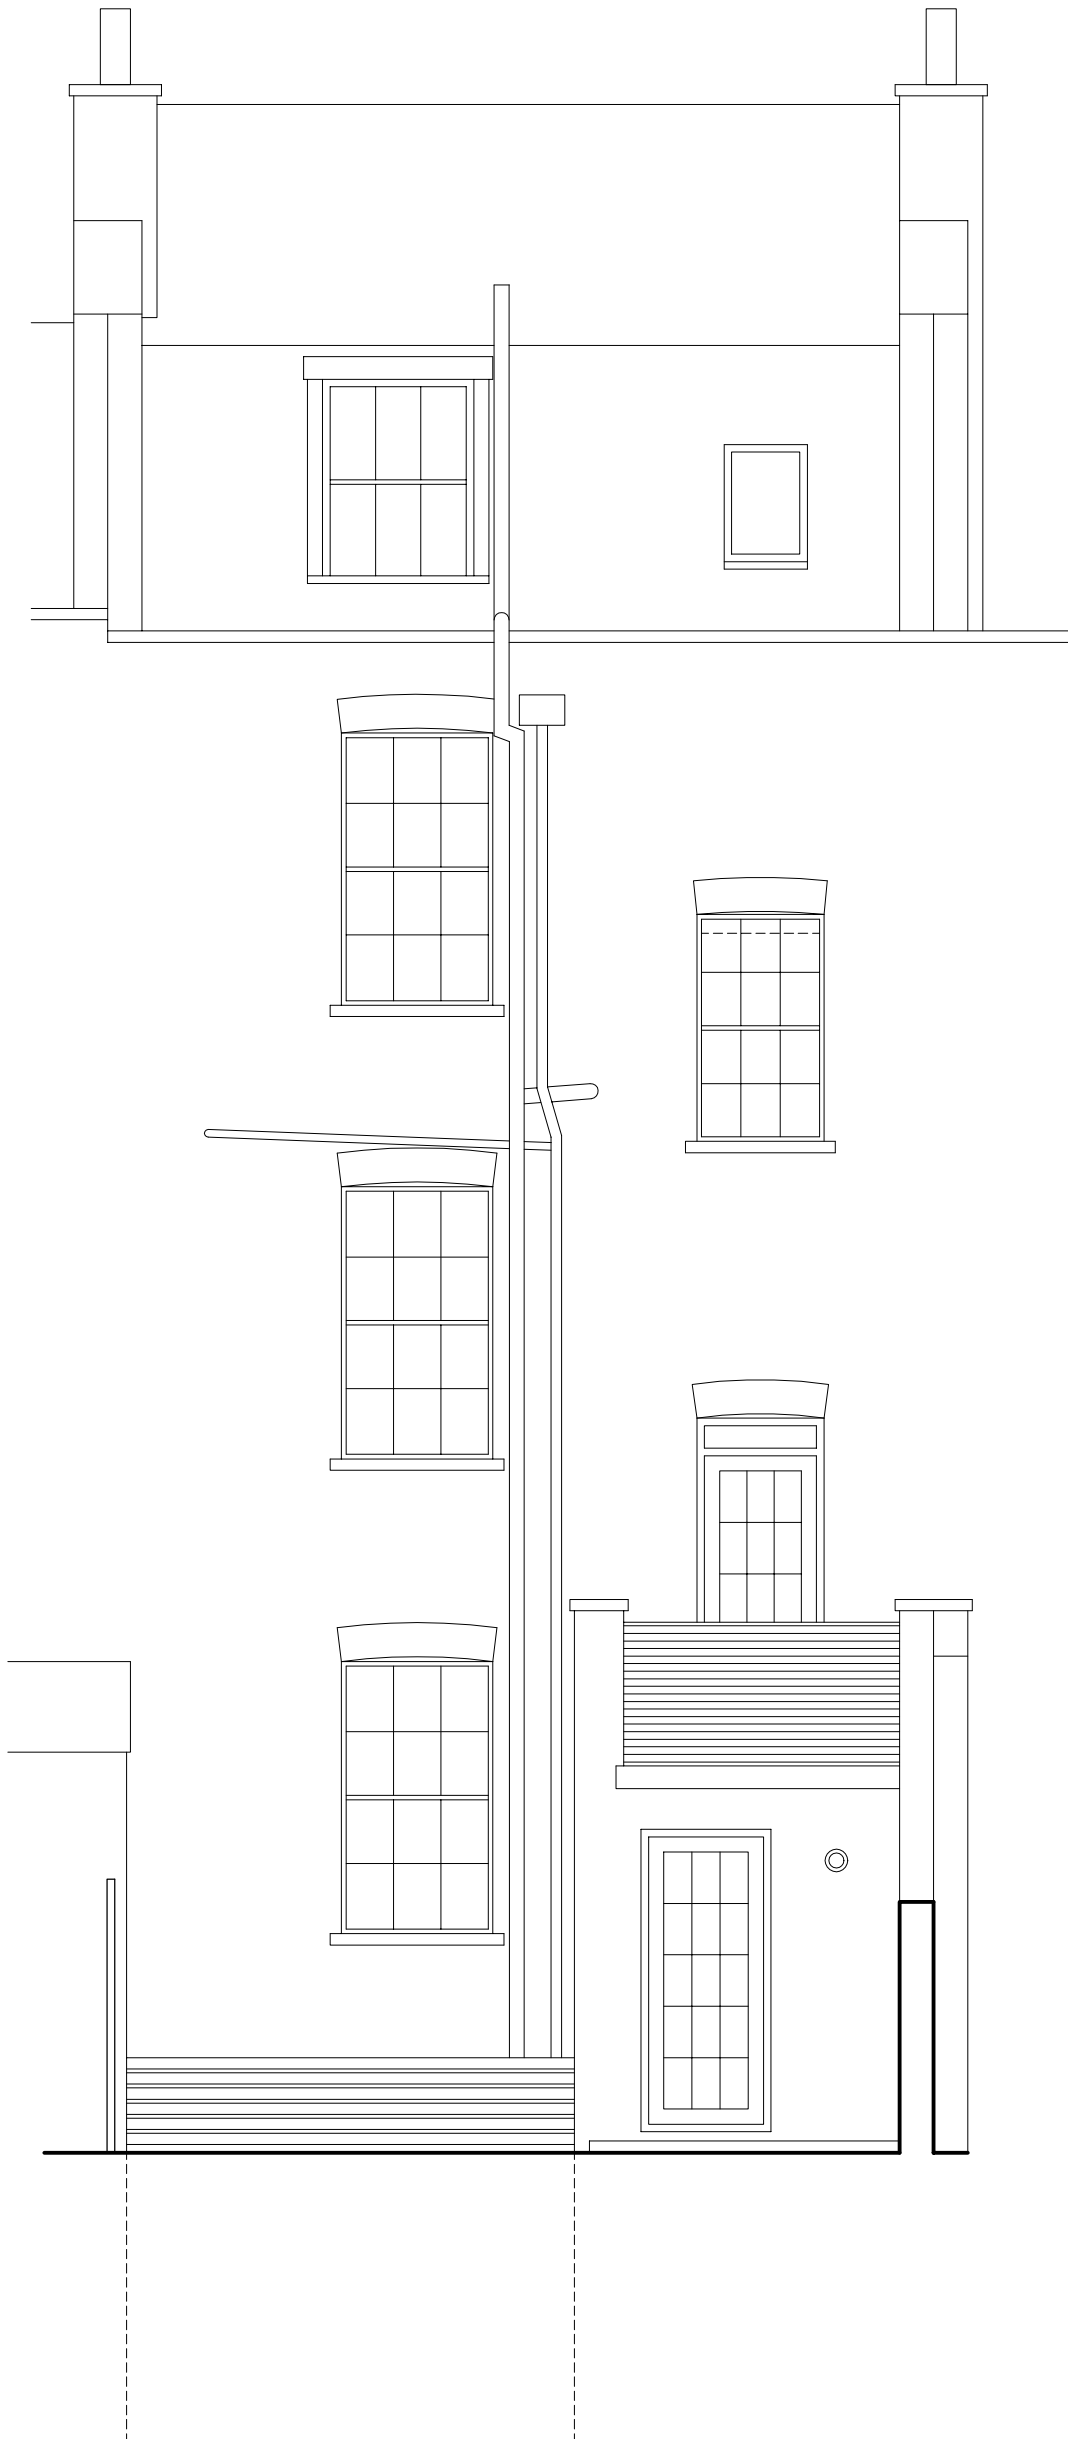

NOTES

DO NOT SCALE FROM DRAWING.  
DIMENSIONS TO BE CONFIRMED  
ON SITE

<b>DAVIES ARCHITECTURE LTD</b> ®	
28 ELLIOTT SQ LONDON NW3 3SU TEL 020 7483 0669	
<b>JOB</b> POOJA SHAH 64 DELANCEY ST LONDON NW1 1RY	
<b>TITLE</b> EXISTING REAR ELEVATION	
<b>DATE</b>	18.4.18
<b>SCALE</b>	1:50 @A3
<b>DRAWING NO</b>	DEL64-EX-GA-05