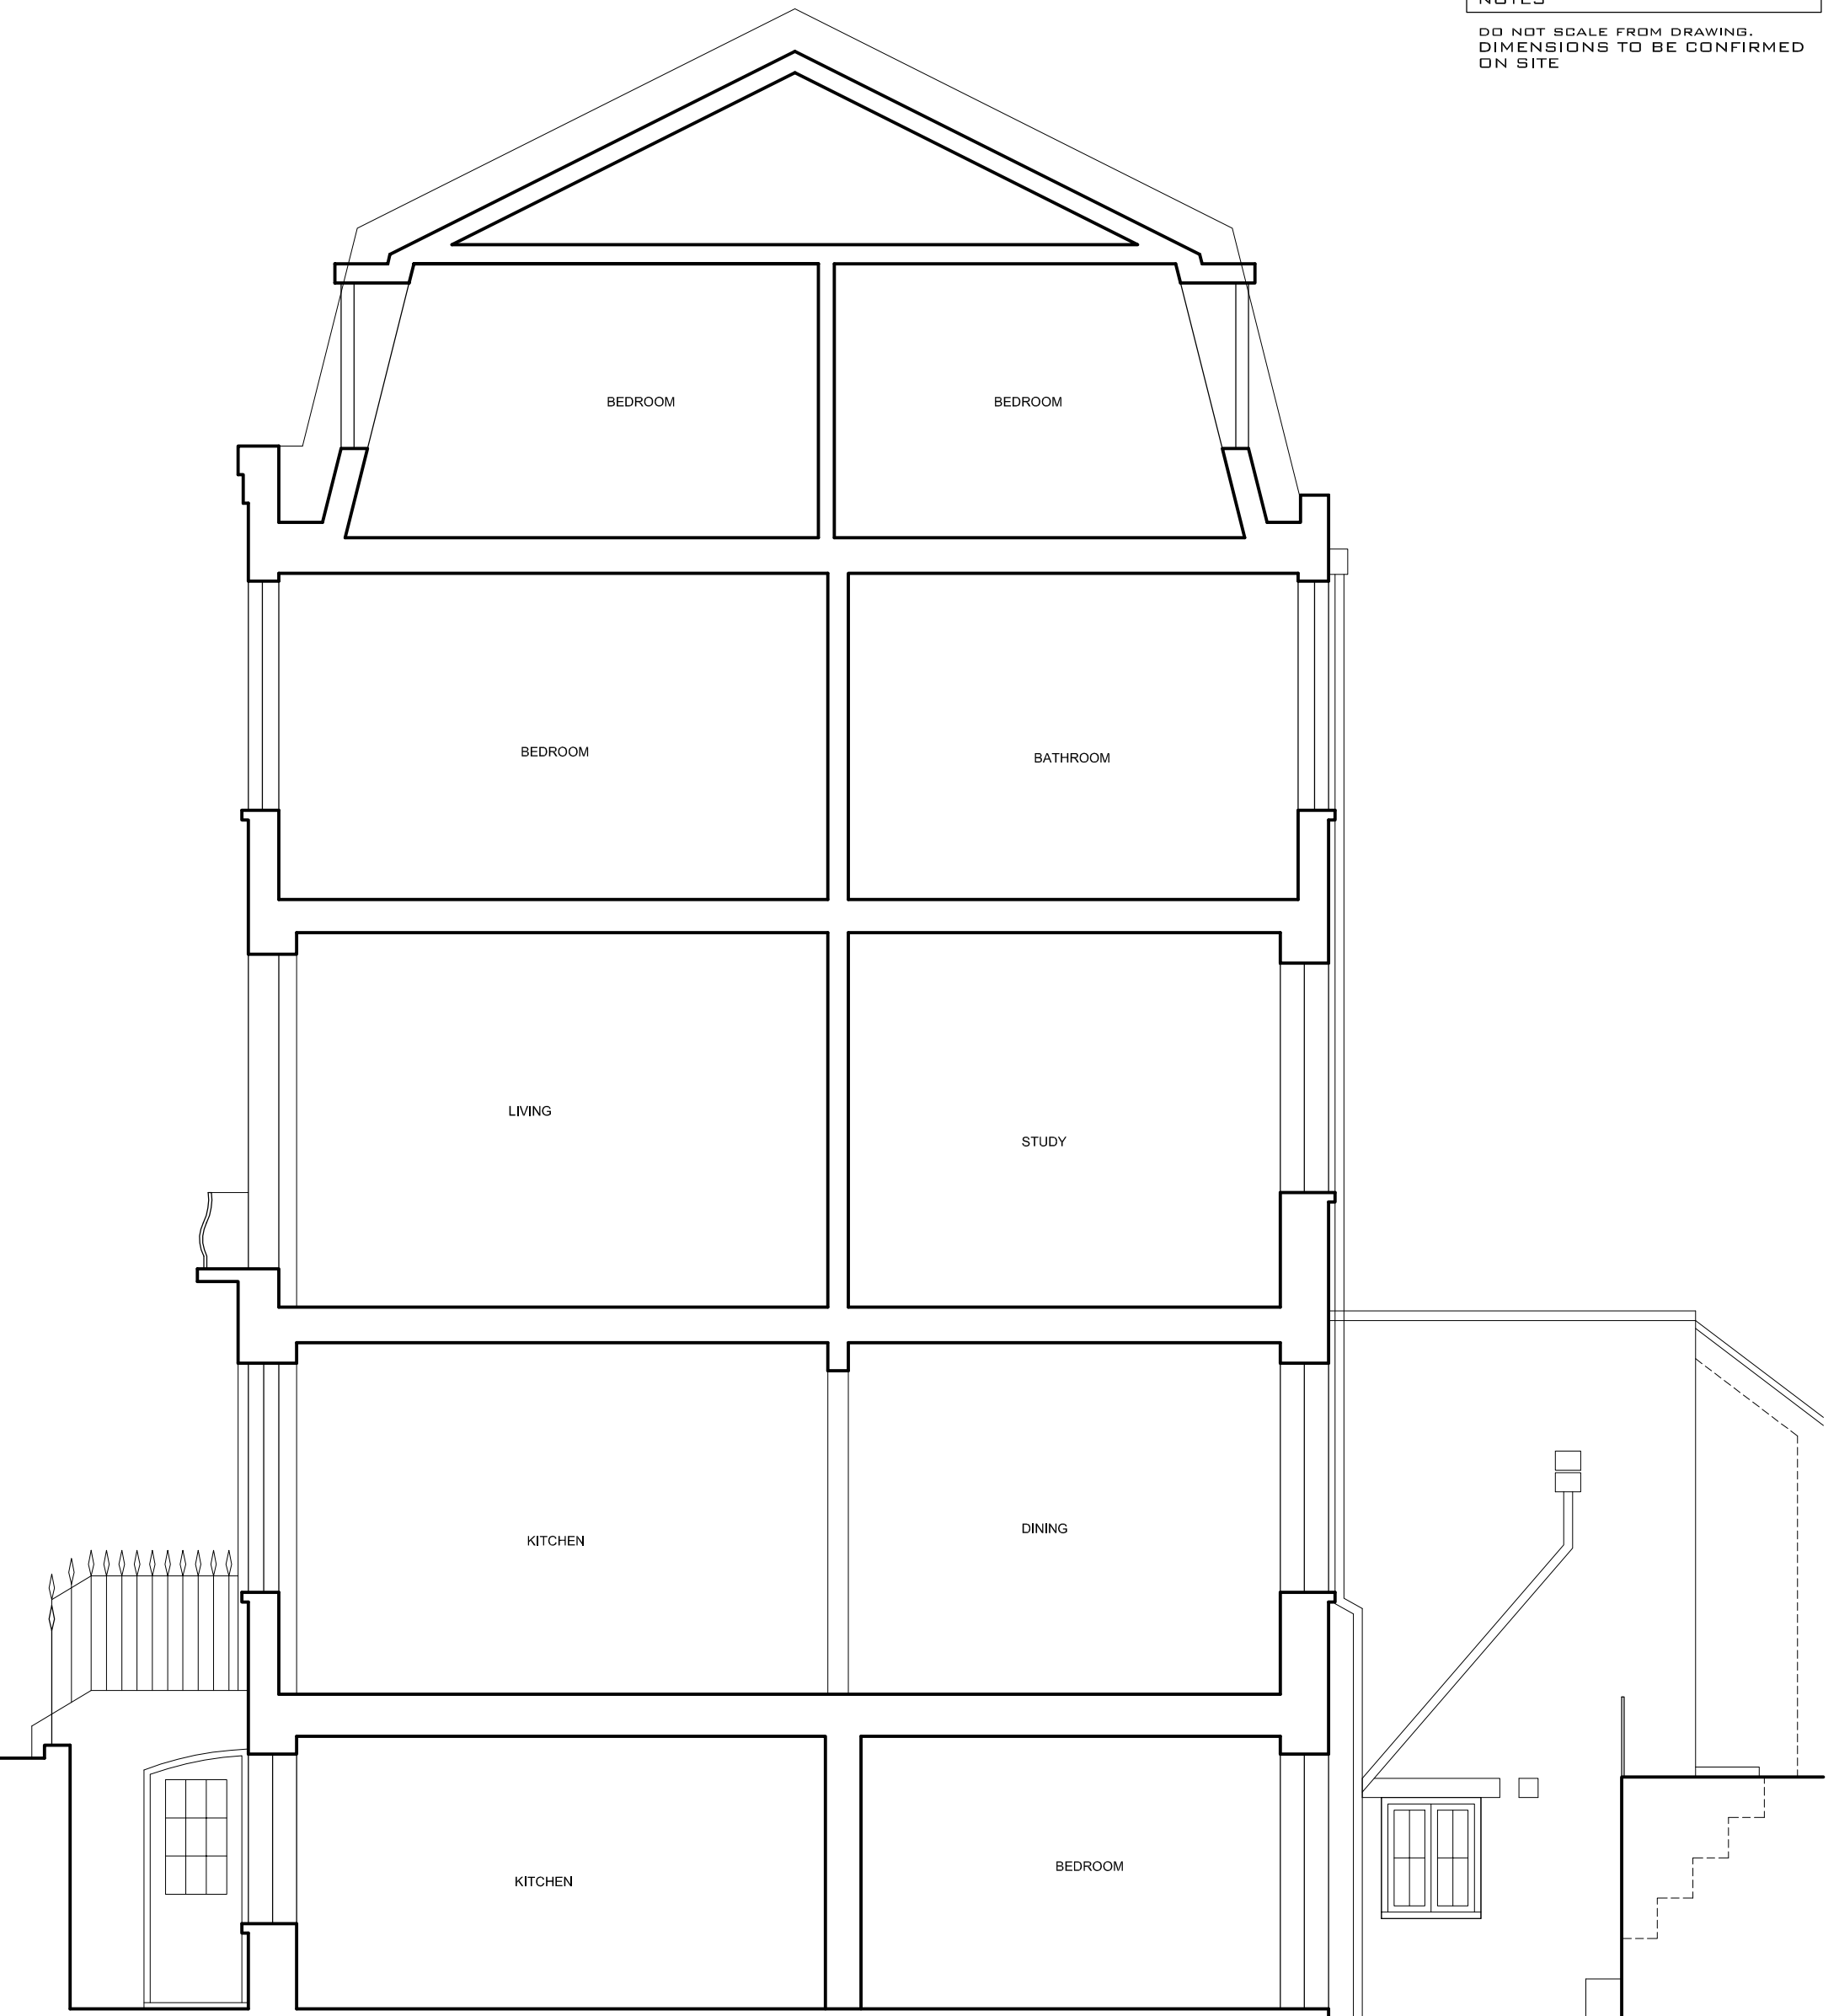

NOTES

DO NOT SCALE FROM DRAWING.  
DIMENSIONS TO BE CONFIRMED  
ON SITE

<b>DAVIES ARCHITECTURE LTD</b> ©	
28 ELLIOTT SQ LONDON NW3 3SU TEL 020 7483 0669	
<b>JOB</b> POOJA SHAH 64 DELANCEY ST LONDON NW1 7RY	
<b>TITLE</b> EXISTING SECTION A	
<b>DATE</b>	18.4.18
<b>SCALE</b>	1:50 @A3
<b>DRAWING NO</b>	DEL64-EX-GA-06