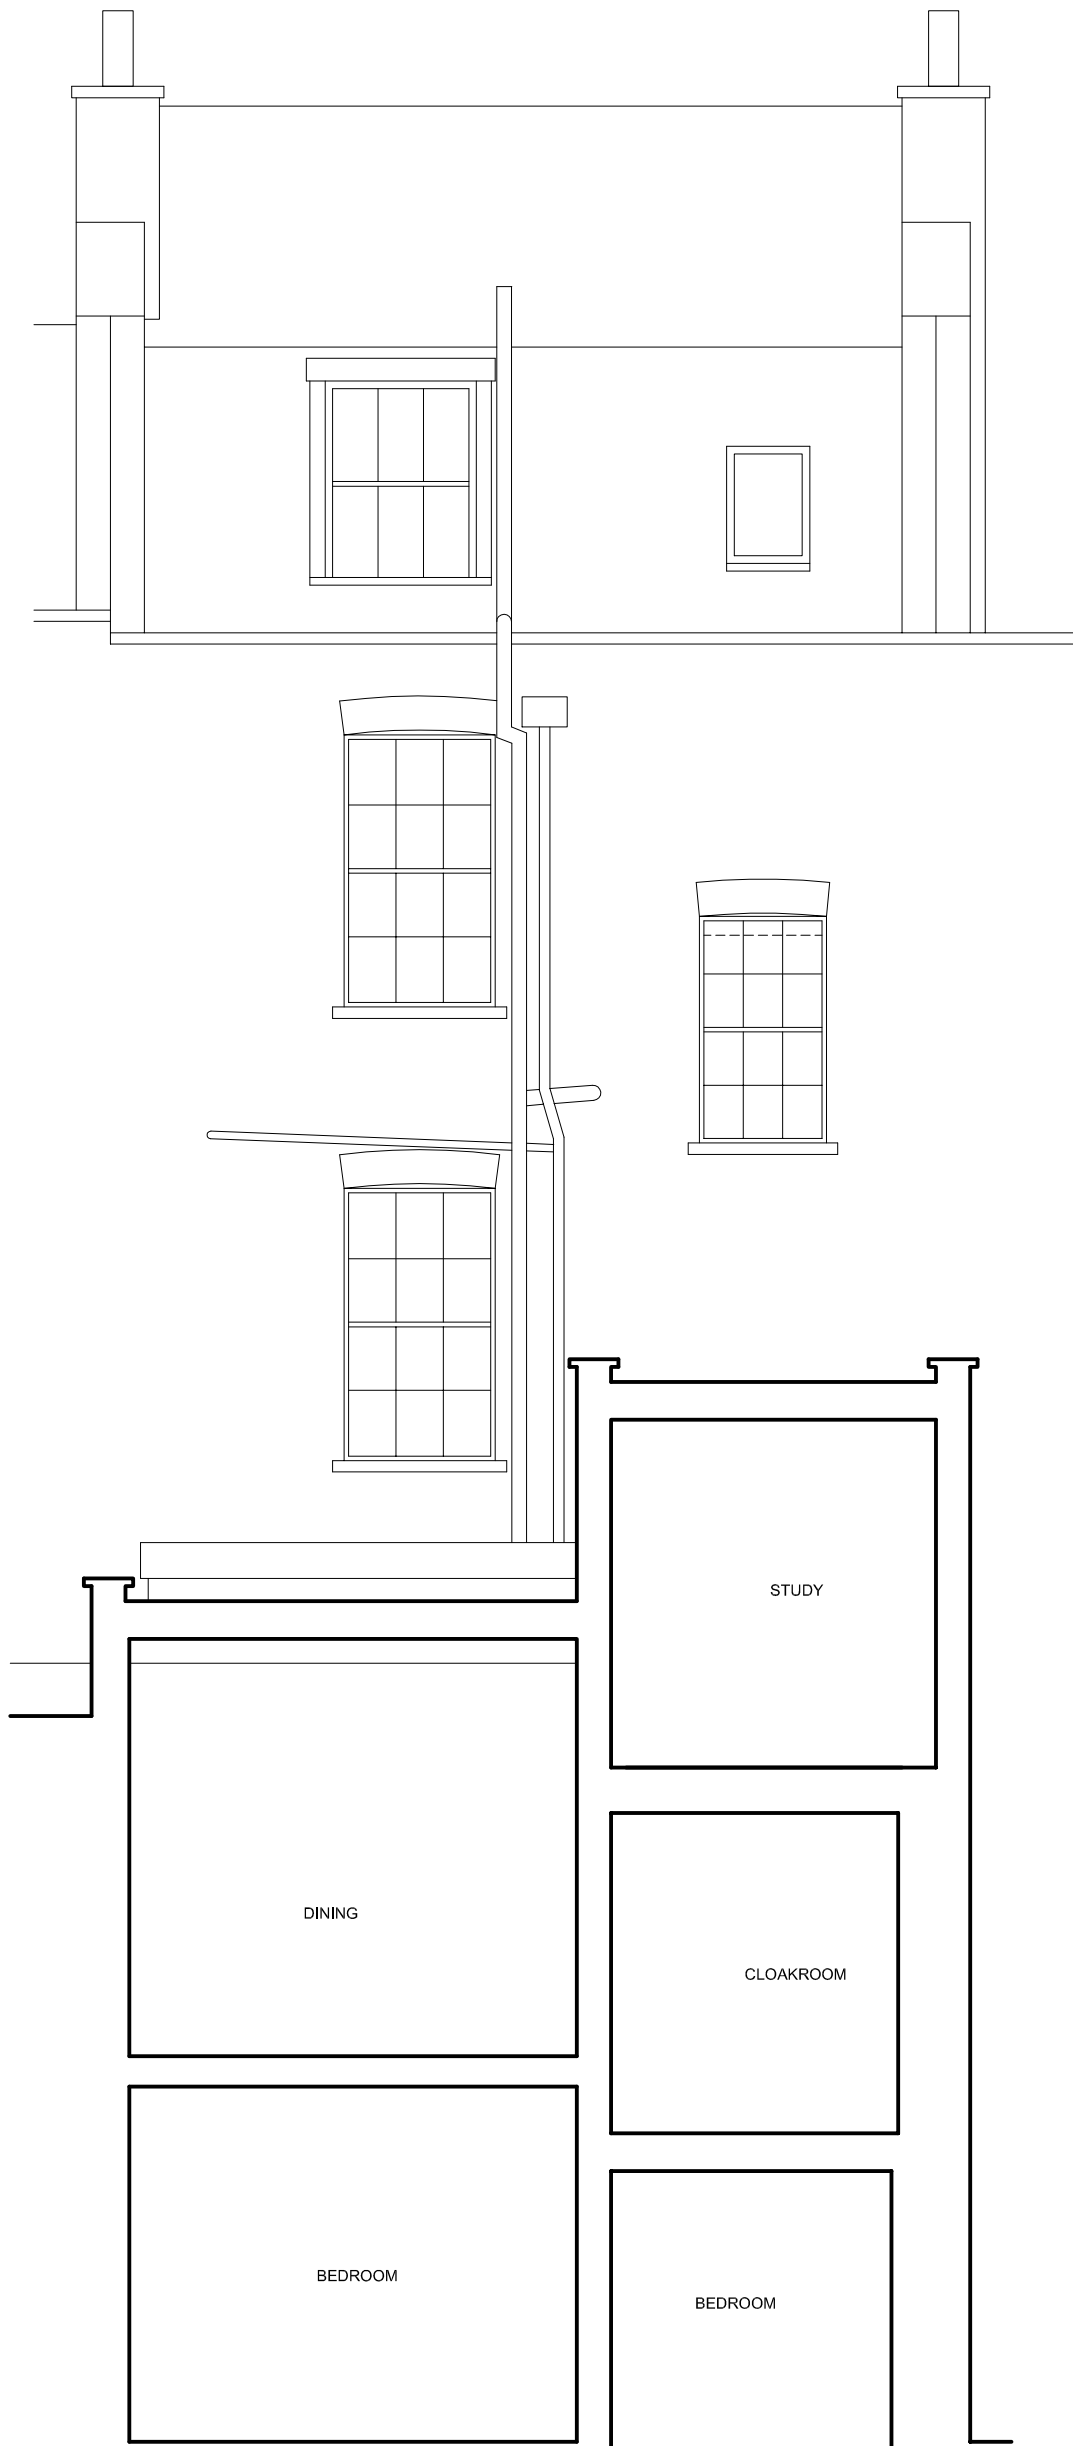

NOTES

DO NOT SCALE FROM DRAWING.
DIMENSIONS TO BE CONFIRMED
ON SITE

DAVIES ARCHITECTURE LTD [©]	
28 ELLIOTT SQ LONDON NW3 3SU TEL 020 7483 0669	
JOB POOJA SHAH 64 DELANCEY ST LONDON NW1 7RY	
TITLE PROPOSALS SECTION C	
DATE	10.7.18
SCALE	1:50 @A3
DRAWING NO	DEL64-PL-GA-08