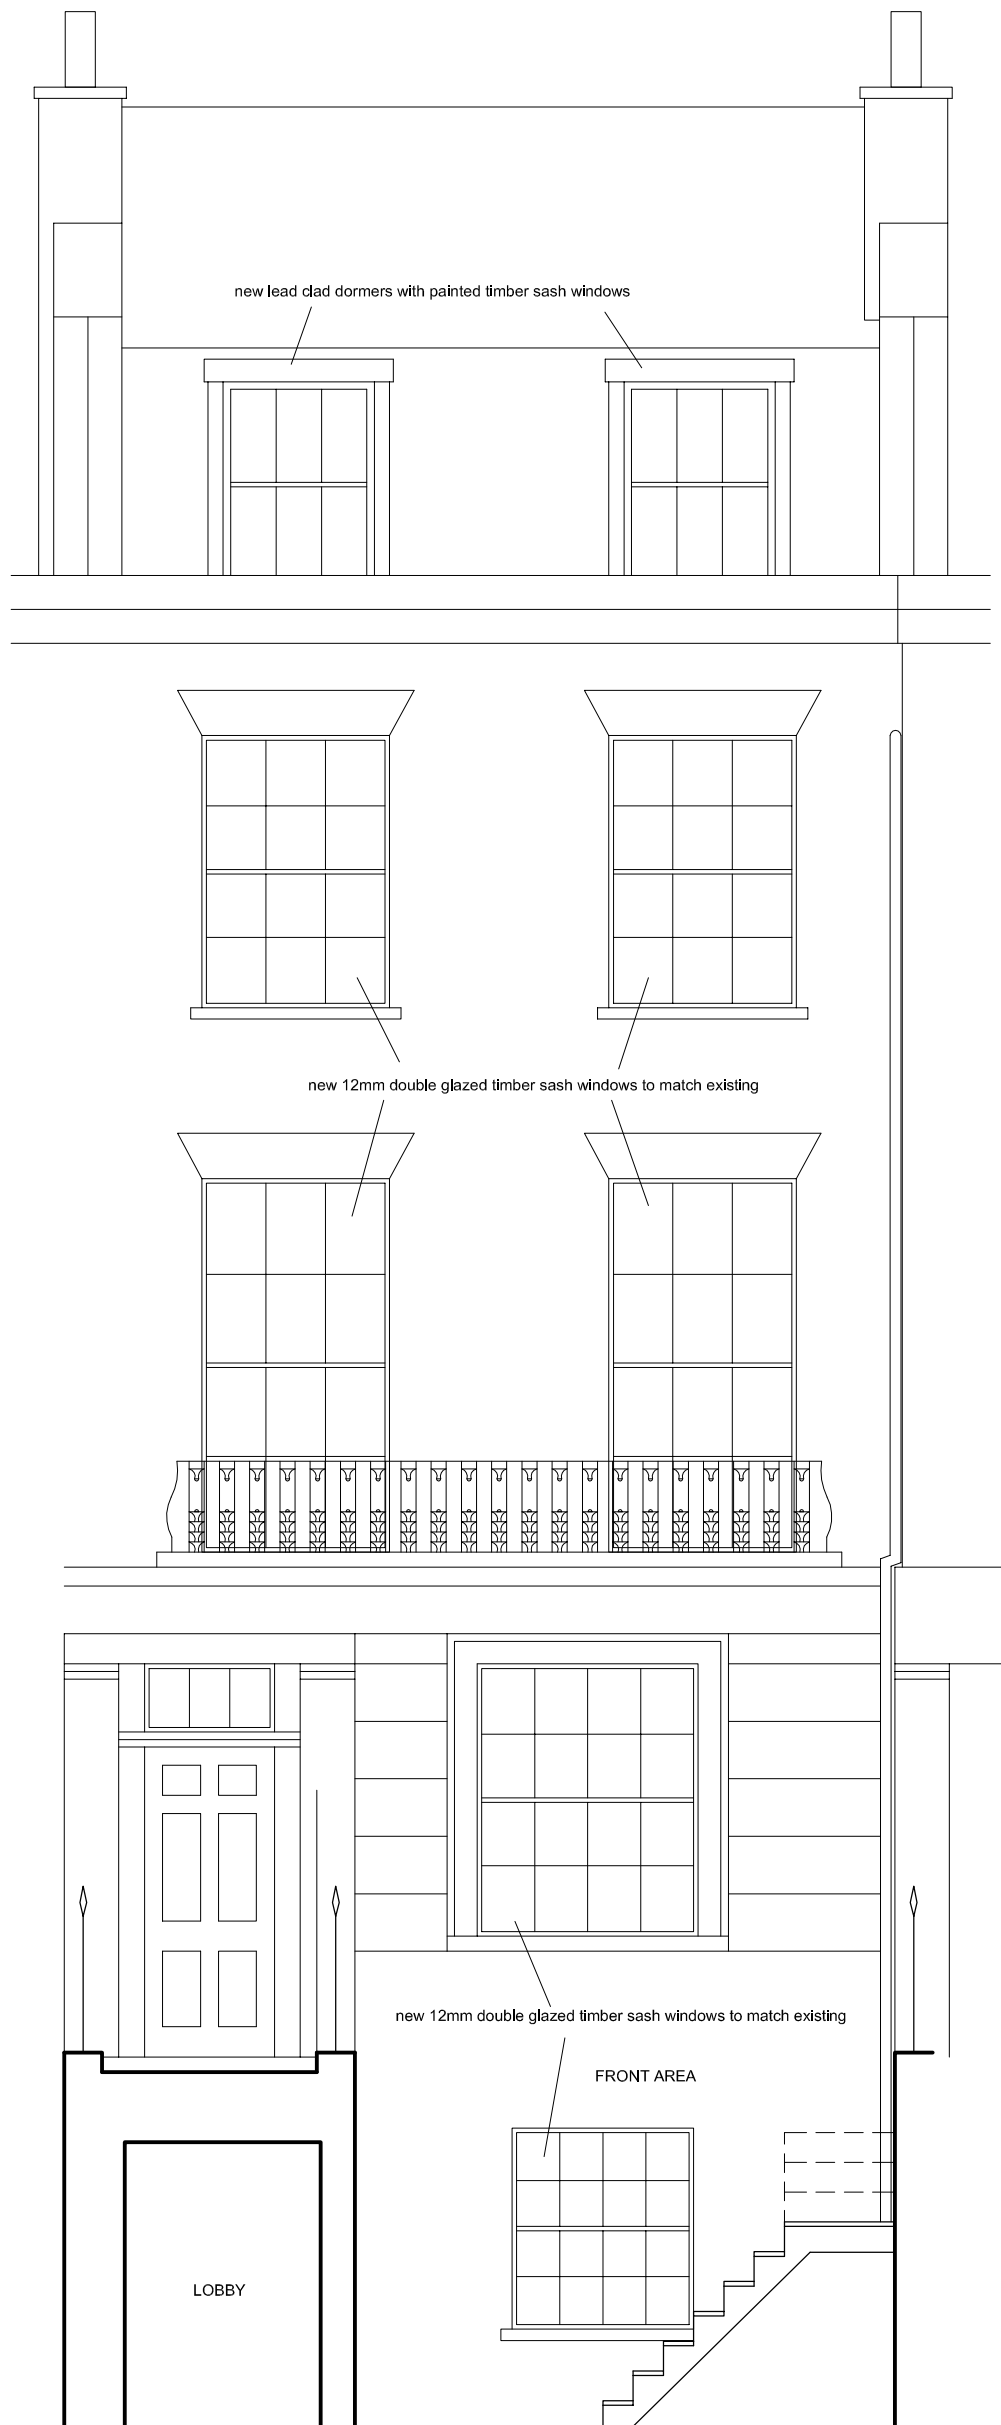

NOTES

DO NOT SCALE FROM DRAWING.
DIMENSIONS TO BE CONFIRMED
ON SITE

DAVIES ARCHITECTURE LTD	
28 ELLIOTT SQ LONDON NW3 3SU TEL 020 7483 0669	
JOB POOJA SHAH 64 DELANCEY ST LONDON NW1 7RY	
TITLE PROPOSALS FRONT ELEVATION	
DATE	10.7.18
SCALE	1:50 @A3
DRAWING NO	DEL64-PL-GA-04