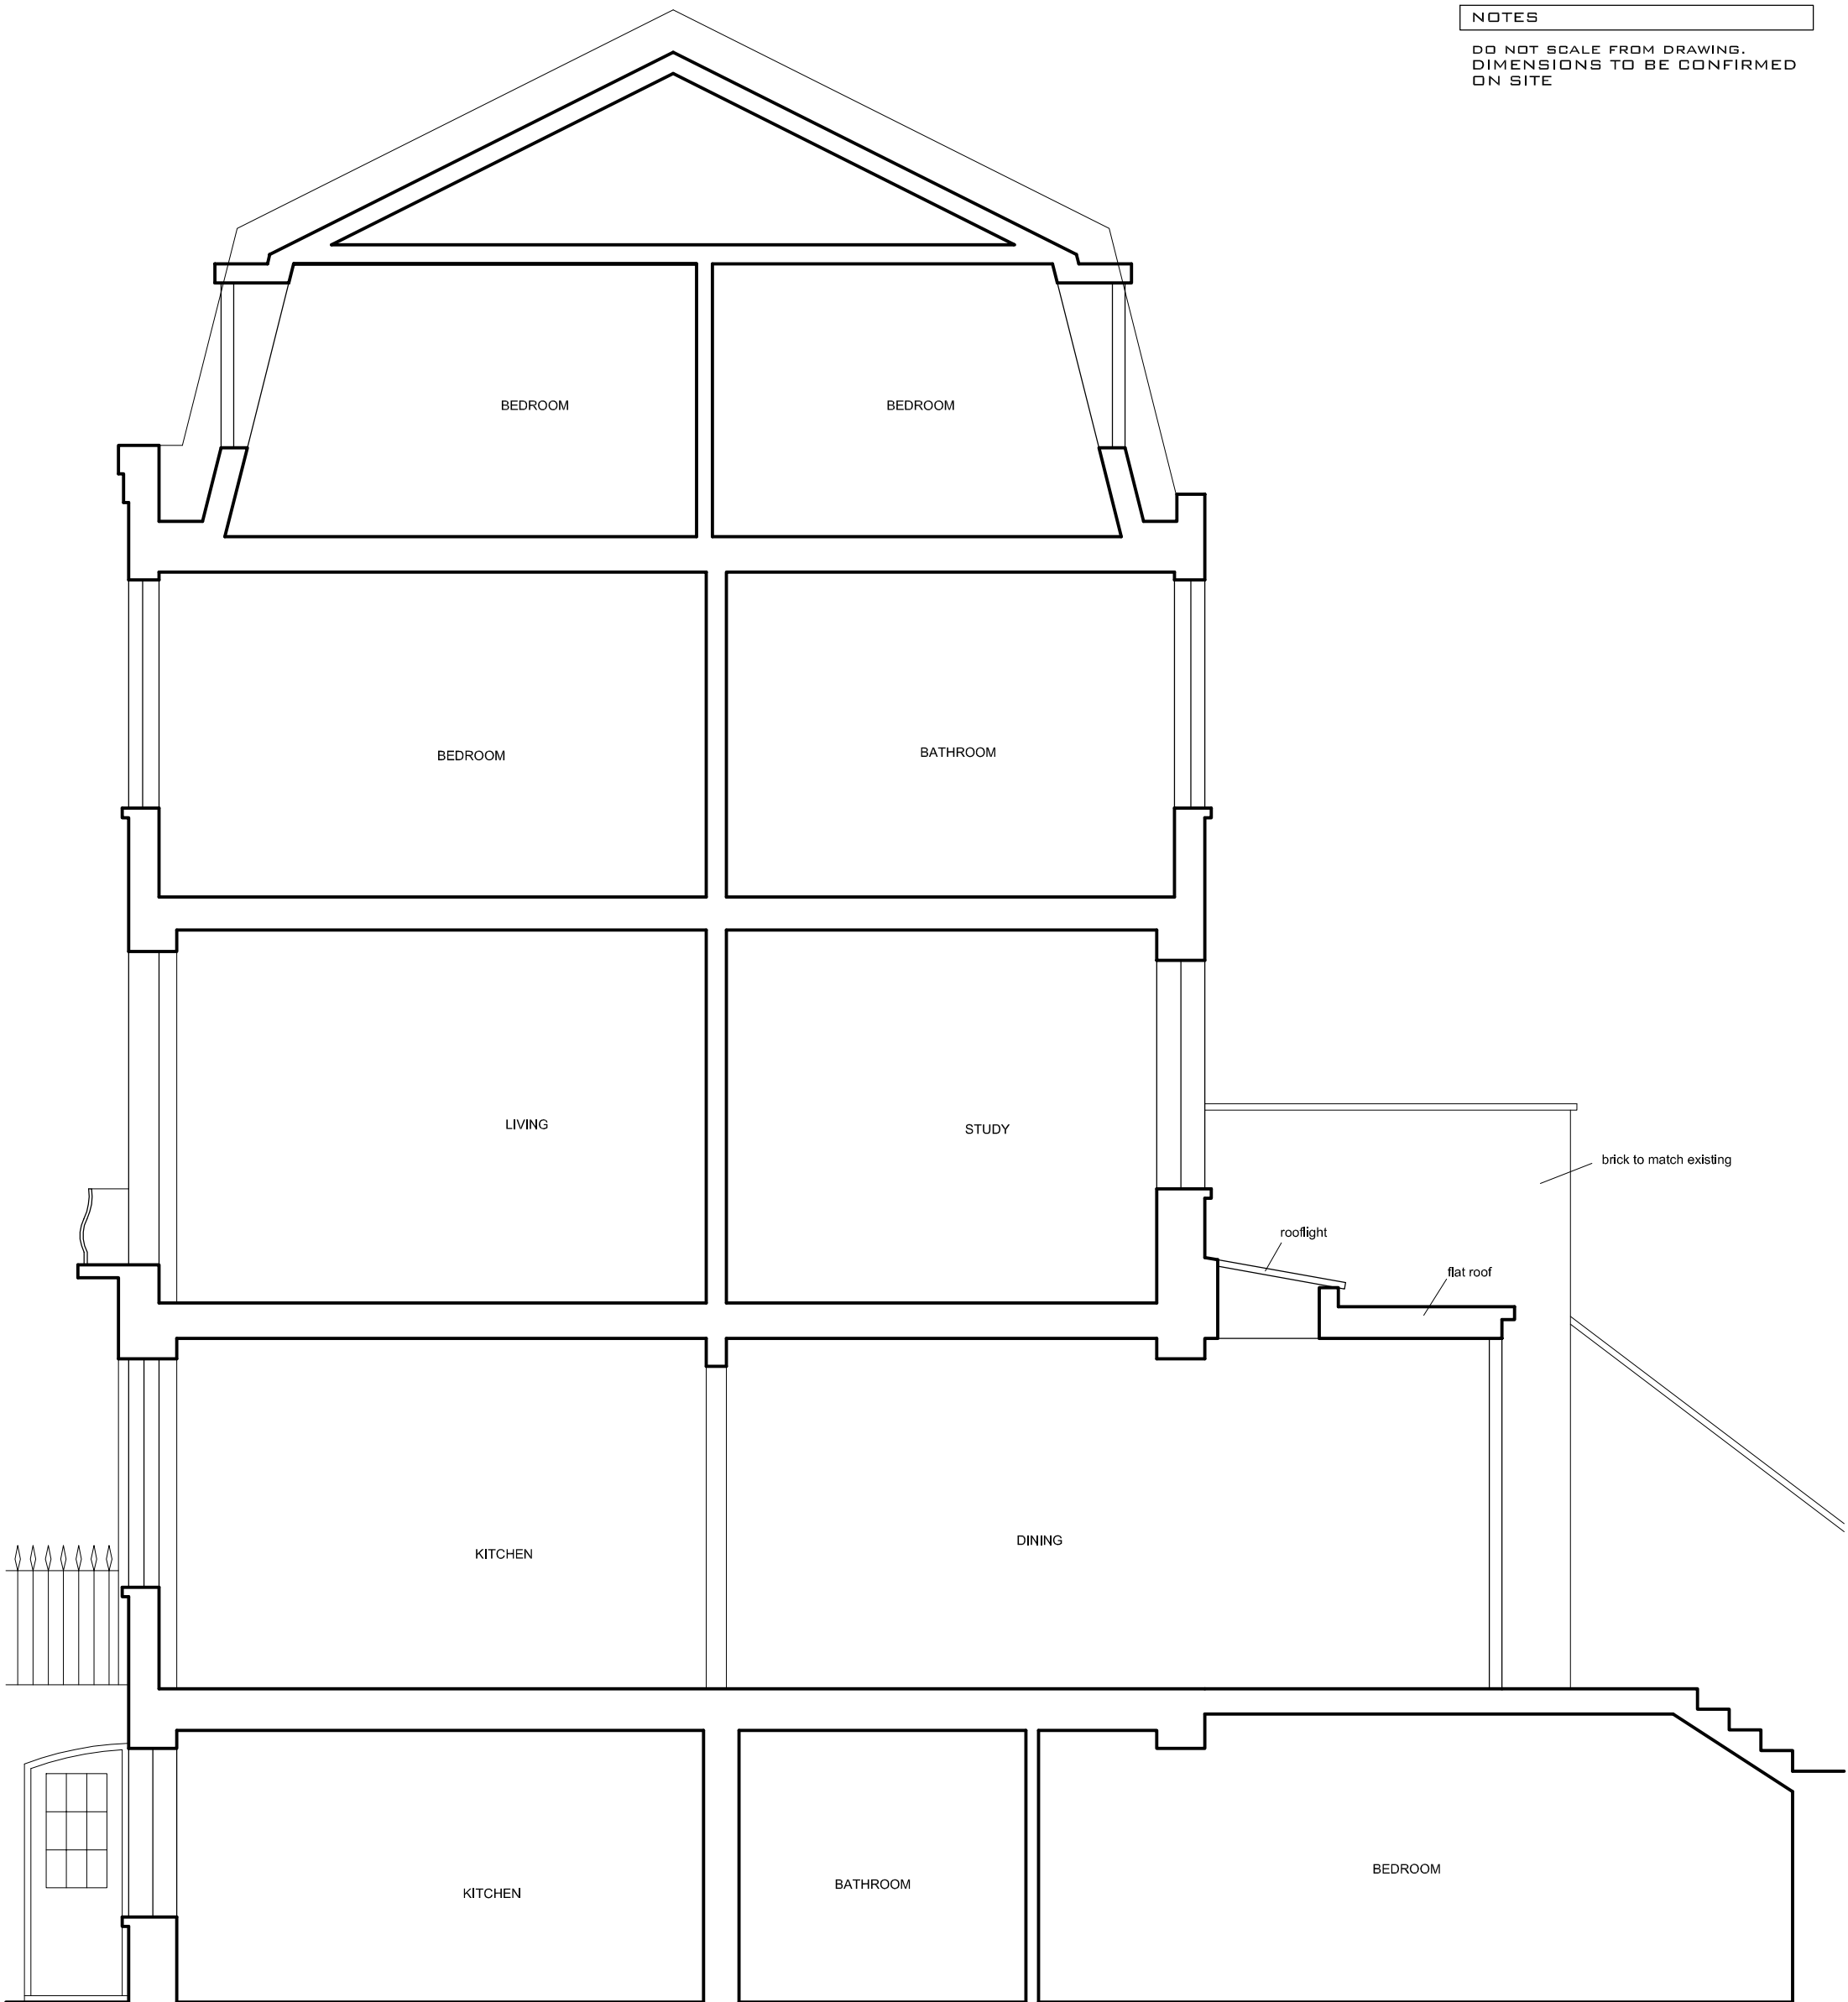

NOTES

DO NOT SCALE FROM DRAWING.  
DIMENSIONS TO BE CONFIRMED  
ON SITE

<b>DAVIES ARCHITECTURE LTD</b> <sup>©</sup>	
28 ELLIOTT SQ LONDON NW3 3SU TEL 020 7483 0669	
<b>JOB</b> POOJA SHAH 64 DELANCEY ST LONDON NW1 7RY	
<b>TITLE</b> PROPOSALS SECTION A	
<b>DATE</b>	10.7.18
<b>SCALE</b>	1:50 @A3
<b>DRAWING NO</b>	DEL64-PL-GA-06