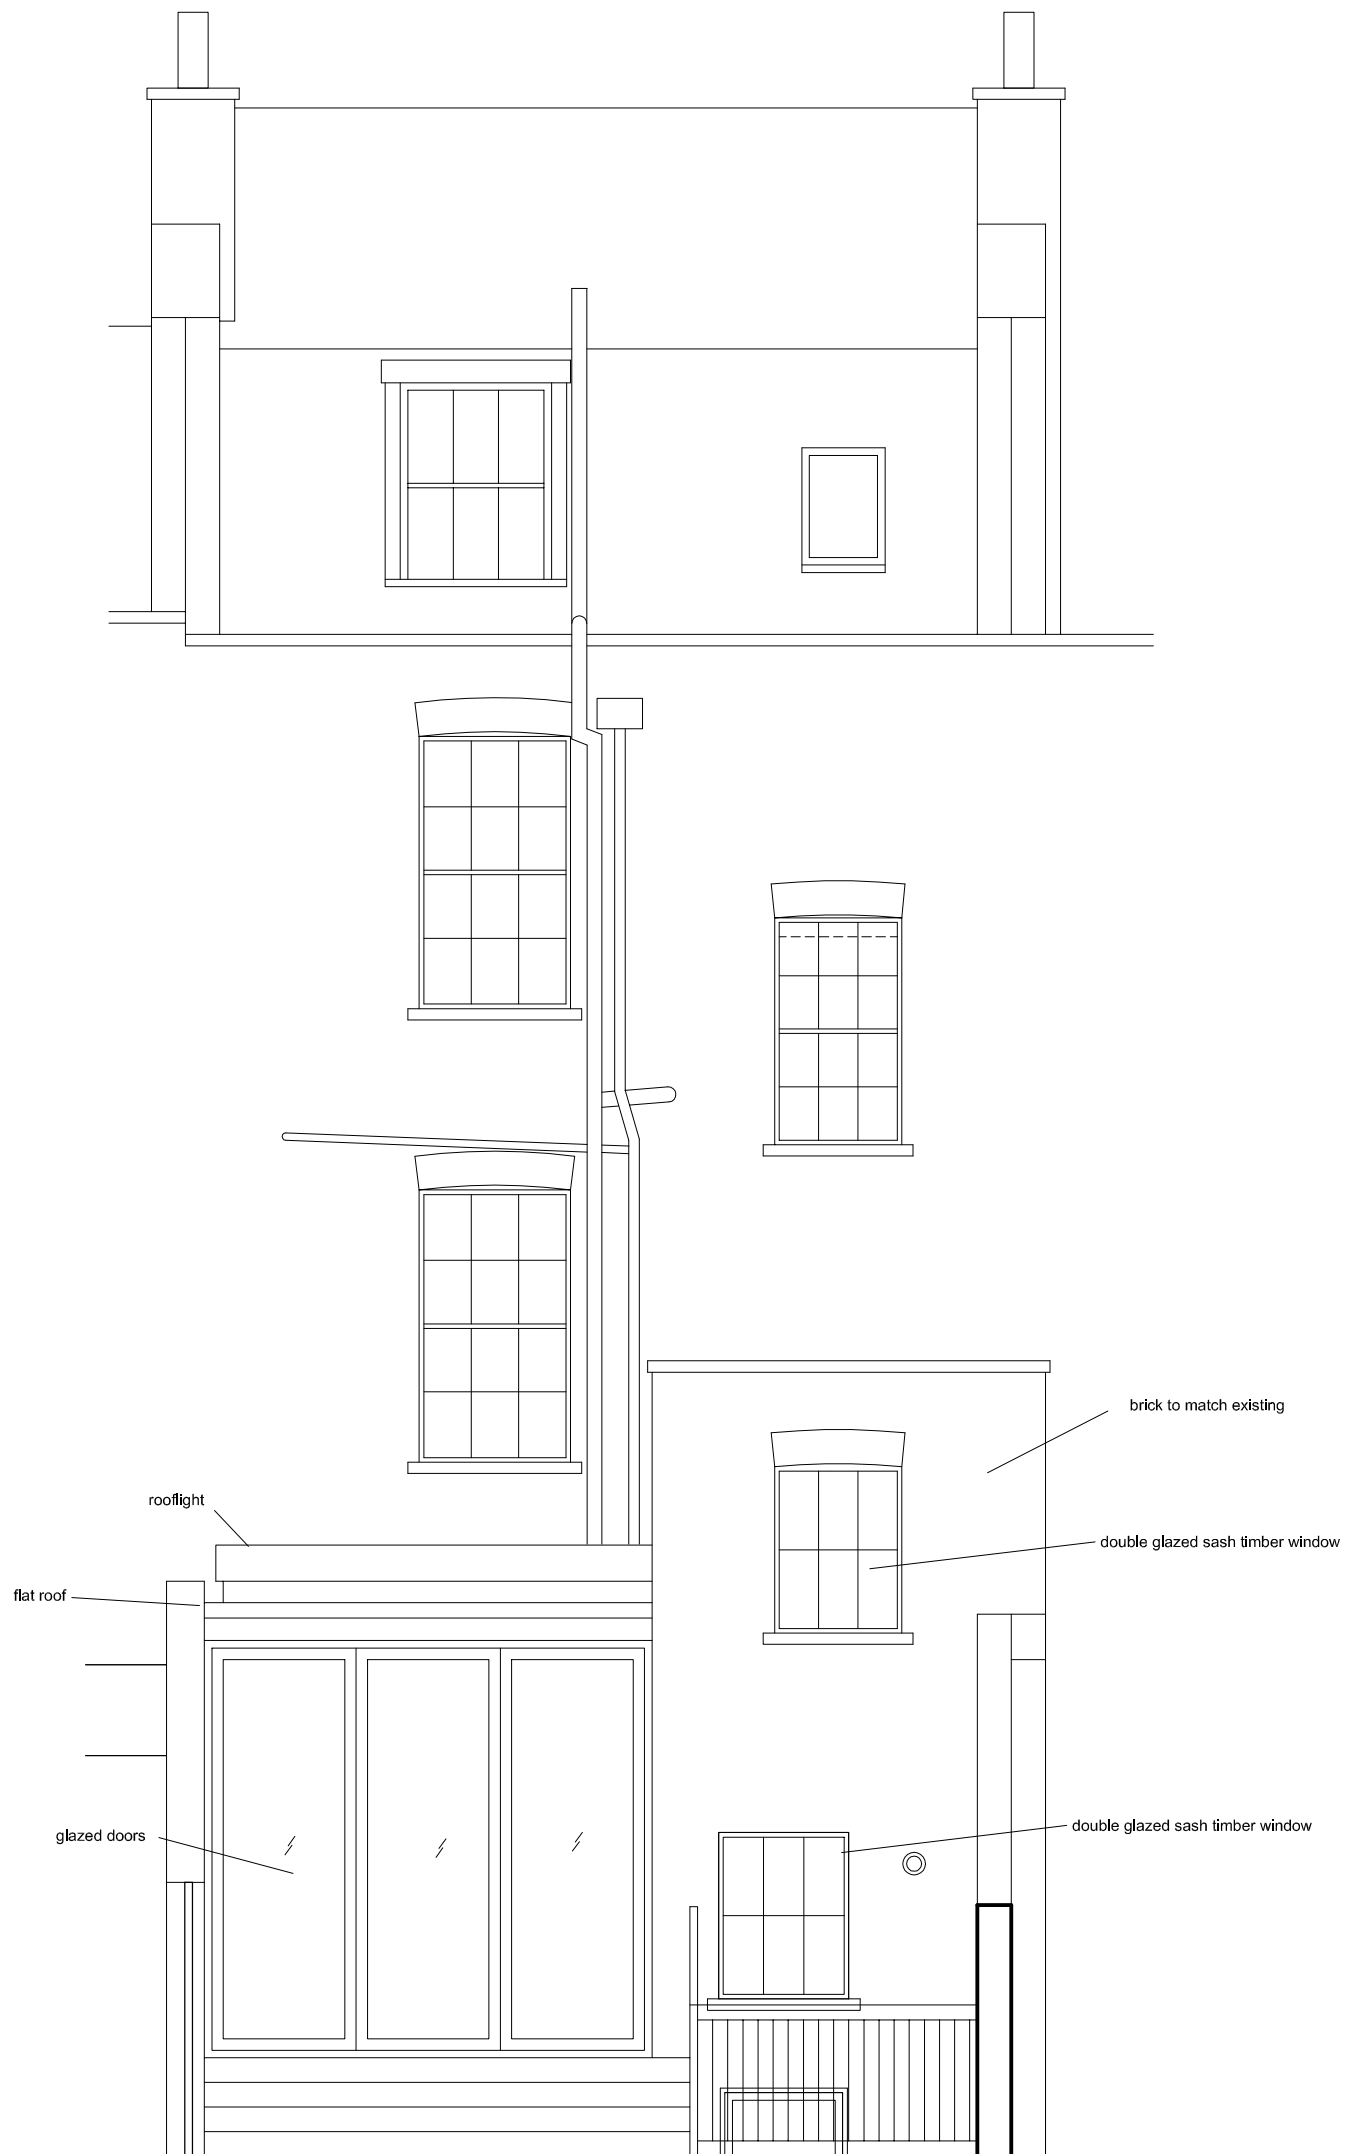

NOTES

DO NOT SCALE FROM DRAWING.
DIMENSIONS TO BE CONFIRMED
ON SITE

DAVIES ARCHITECTURE LTD 28 ELLIOTT SQ LONDON NW3 3SU TEL 020 7483 0669
JOB POOJA SHAH 64 DELANCEY ST LONDON NW1 7RY
TITLE PROPOSALS REAR ELEVATION
DATE 30.7.18 SCALE 1:50 @A3
DRAWING NO DEL64-PL-GA-05