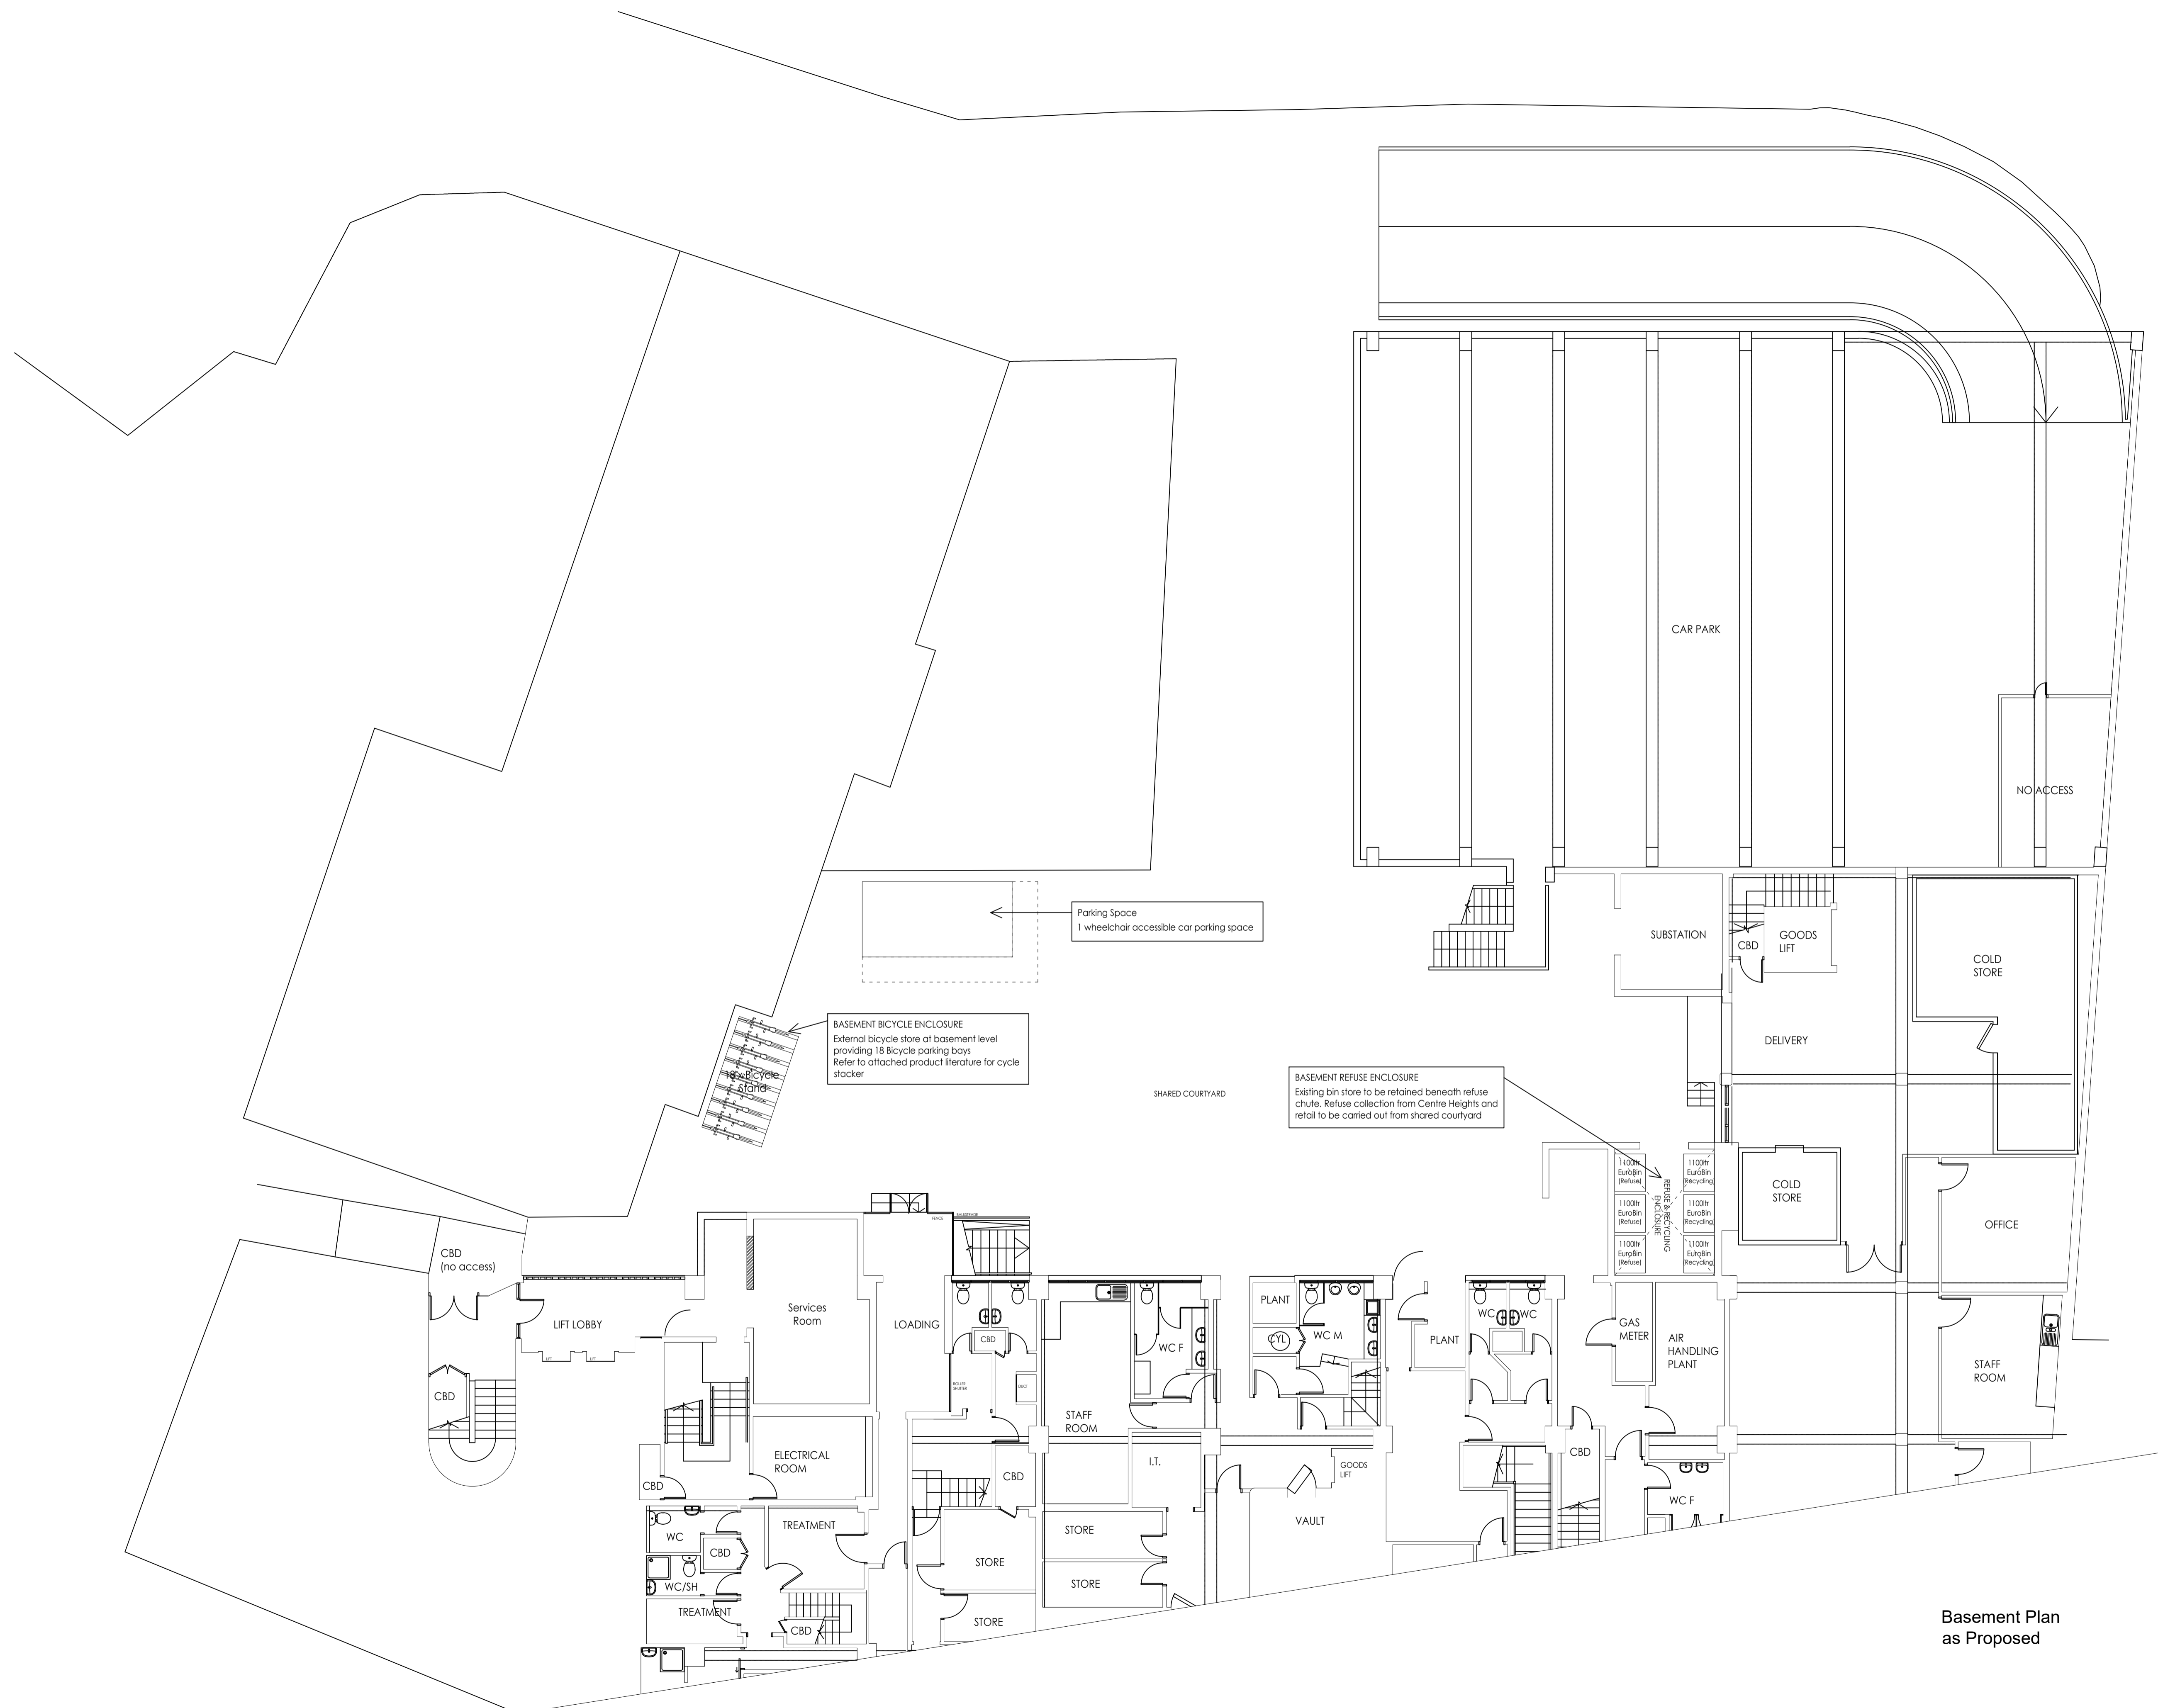

No scaled dimensions to be taken from this drawings. All dimensions to be site checked.

© **CGA**rchitects
221 East Barnet Road,
Barnet, Herts EN4 8QS
Tel: 020 8449 5100
Fax: 020 8449 5170

Client:
Polyteck

Site:
**Centre Heights
137 Finchley Rd
London
NW3 6JG**

Scale: 1:100 @ A1
Date: Mar. 2017

Title:
**Basement Bicycle Store
and Refuse Enclosure**

Drw. No. 982/27
Rev. A

**Basement Plan
as Proposed**