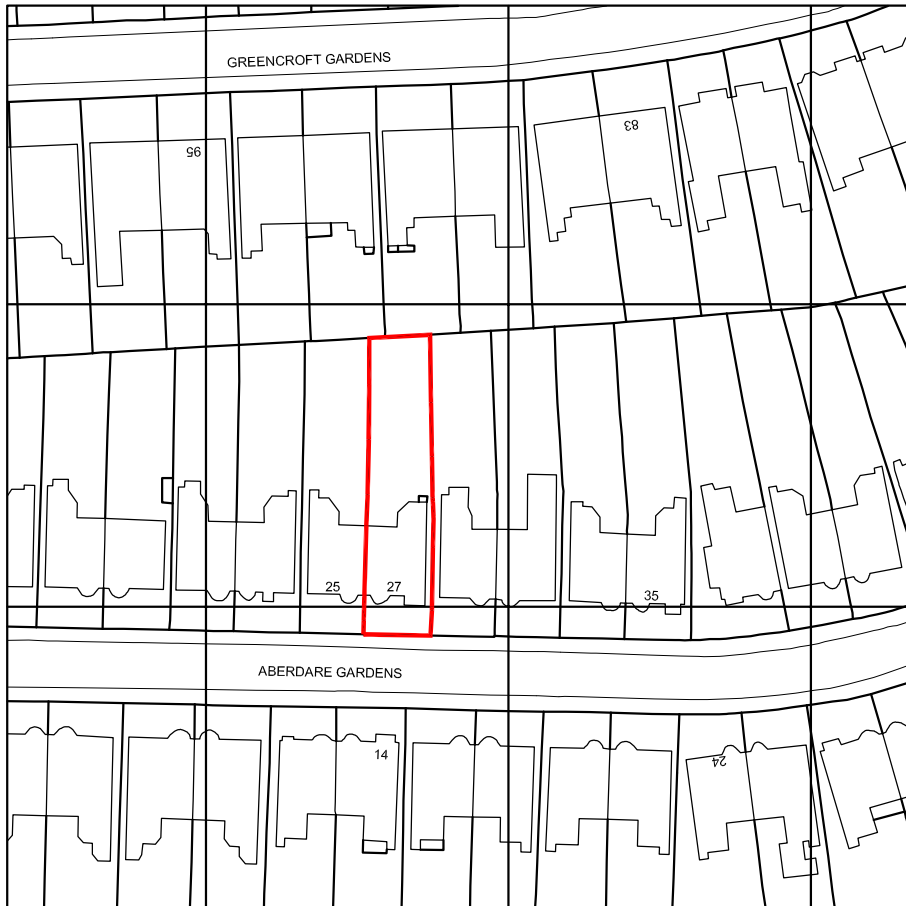

SITE LOCATION PLAN

SCALE 1:1250

27 Aberdare Gardens,
London,
NW6 3AJ

revisions

note

project

27 Aberdare Gardens,
London,
NW6 3AJ

client

PLANNING

drawing

OS MAP

drawn checked date

JF RS October 2014

scale paper size

1:1250 @ A4

drawing no 7393 / 19