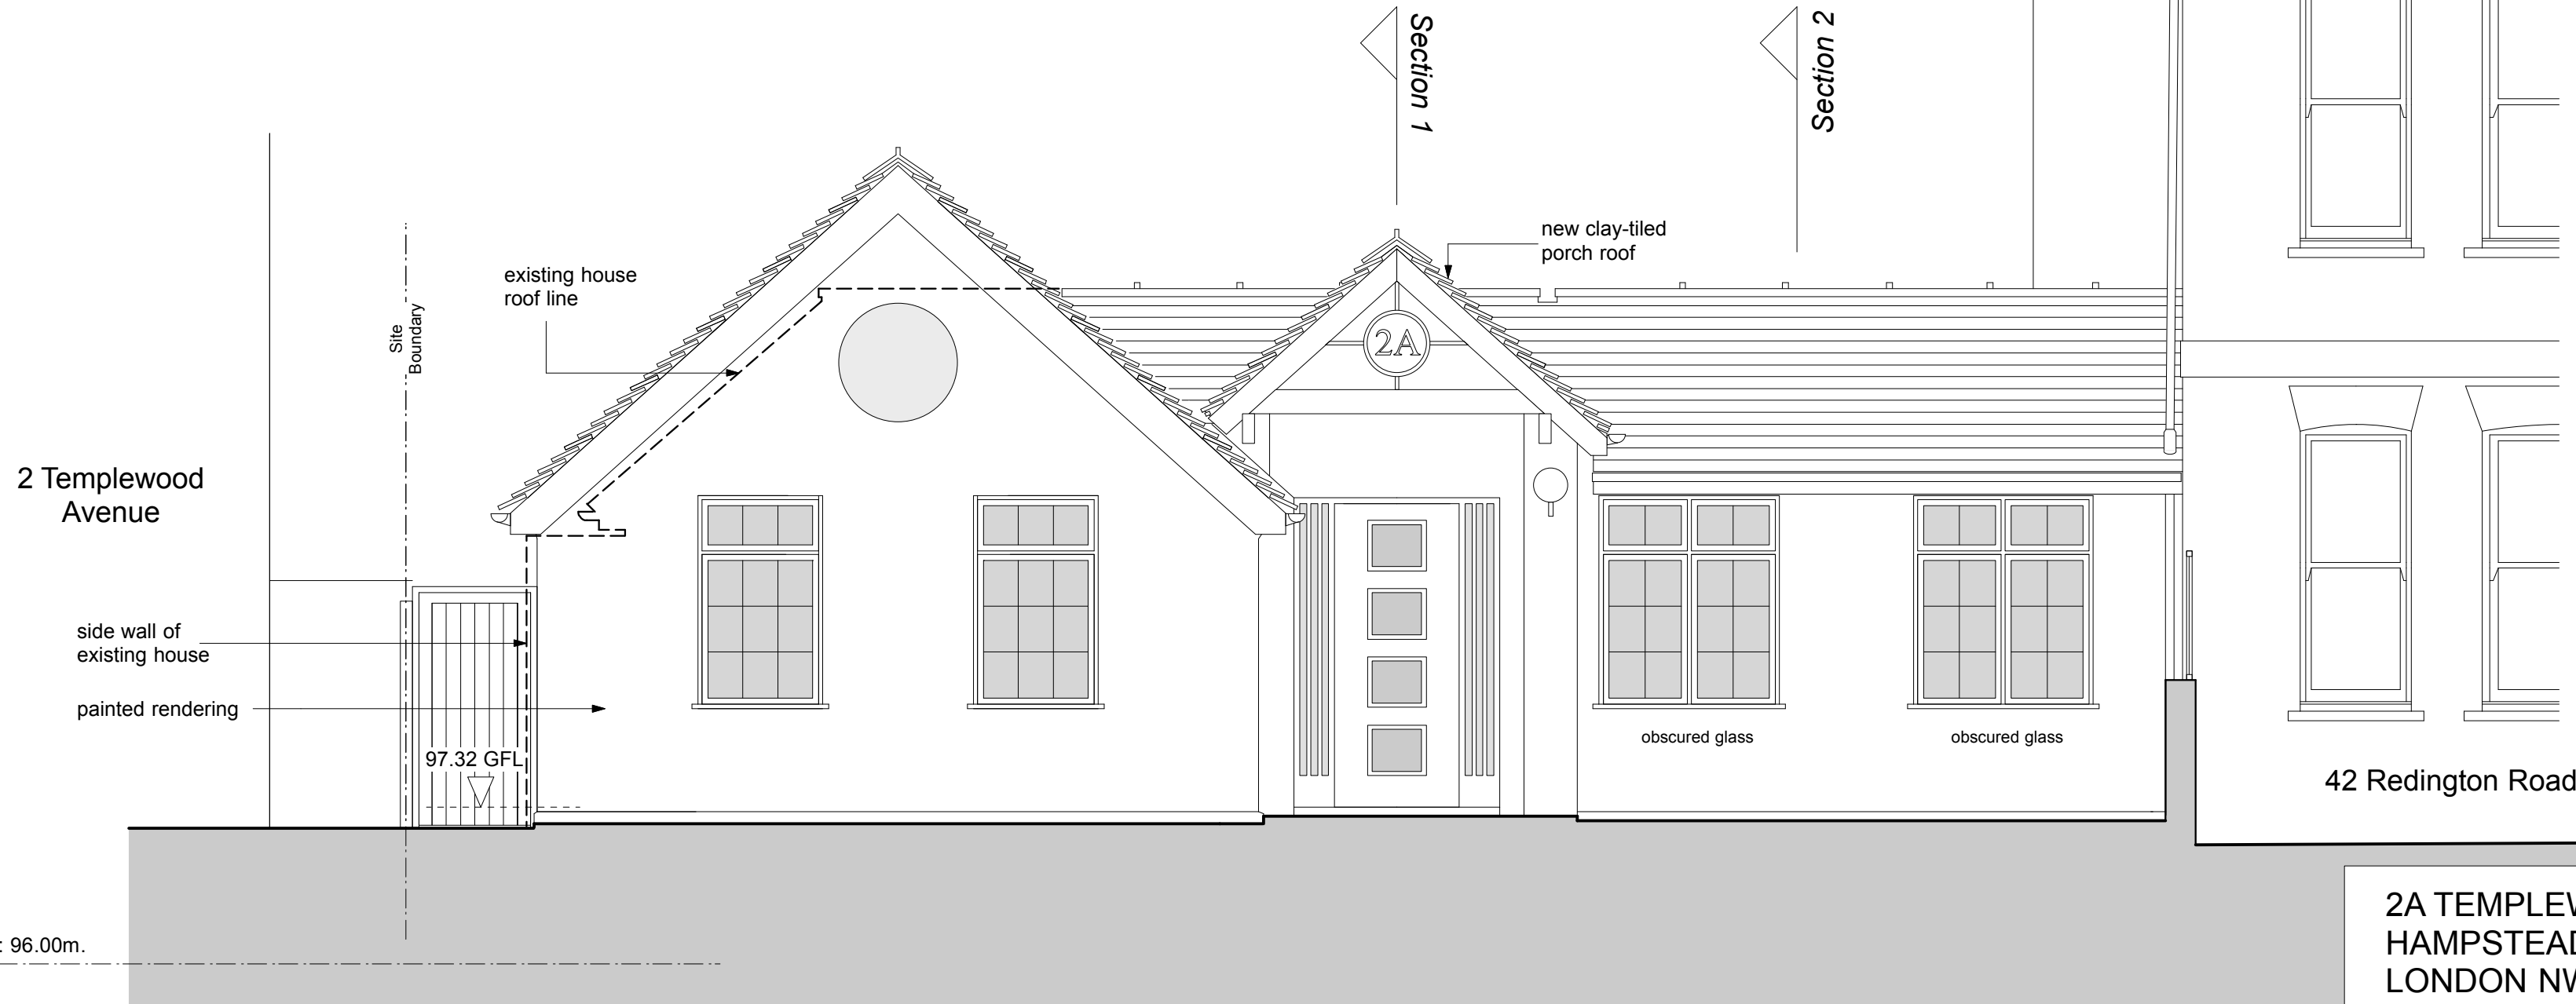

ELEVATION - SOUTH-EAST - PROPOSED

Site boundaries are shown for information only - and are not precise

ELEVATION - NORTH-WEST - PROPOSED

Site boundaries are shown for information only - and are not precise

2A TEMPLEWOOD AVENUE
 HAMPSTEAD
 LONDON NW3 7XA
 FRONT & REAR ELEVATIONS- PROPOSED
 July 2018 1:50 - A2 **1514-4**
Michael Brod RIBA
 26 Belsize Lane - London NW3 5AB
 020-7435 0338 michael.brod@talktalk.net
 THIS DRAWING IS COPYRIGHT