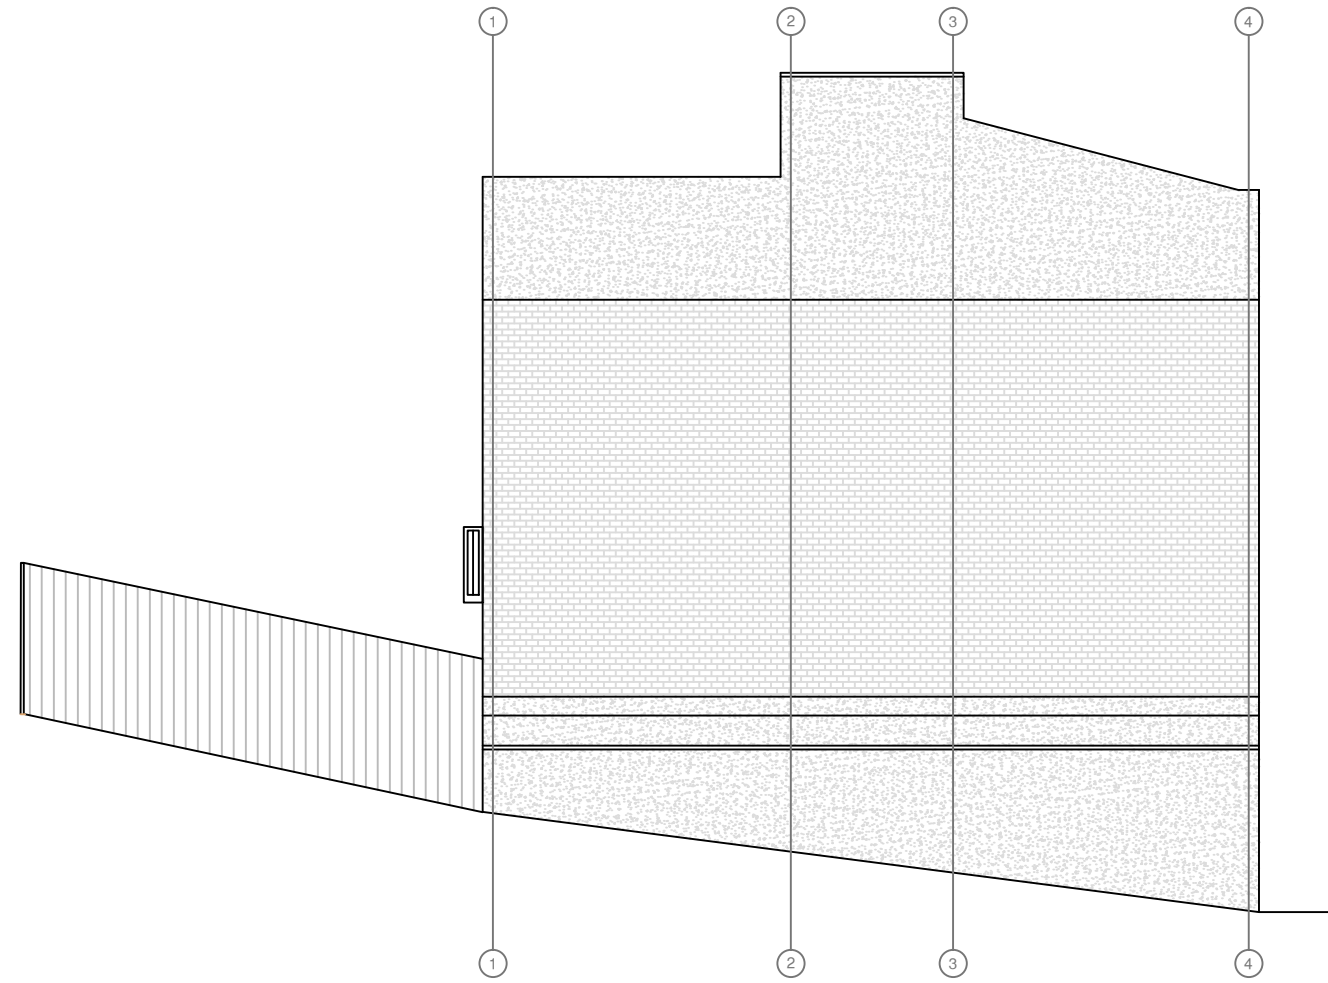

EXISTING RIGHT SIDE ELEVATION

EXISTING LEFT SIDE ELEVATION

 STUDIO CAD PROJECTS Architectural Designers TEL: 079 581 581 90 E-mail: scprojects@onet.eu	
PROJECT: 37 QUICKSWOOD LONDON NW3 3SA EXISTING ELEVATIONS	
SCALE: 1:50 (A1) 1:100 (A3) DATE: MAY 2018	PROJECT No: 2180512-03
THIS DRAWING MUST NOT BE REPRODUCED, MULTIPLIED OR SUBMITTED TO THE INSPECTION OF THIRD PARTIES WITHOUT OUR PRIOR PERMISSION. ALL DIMENSIONS TO BE CHECKED AND VERIFIED ON SITE.	