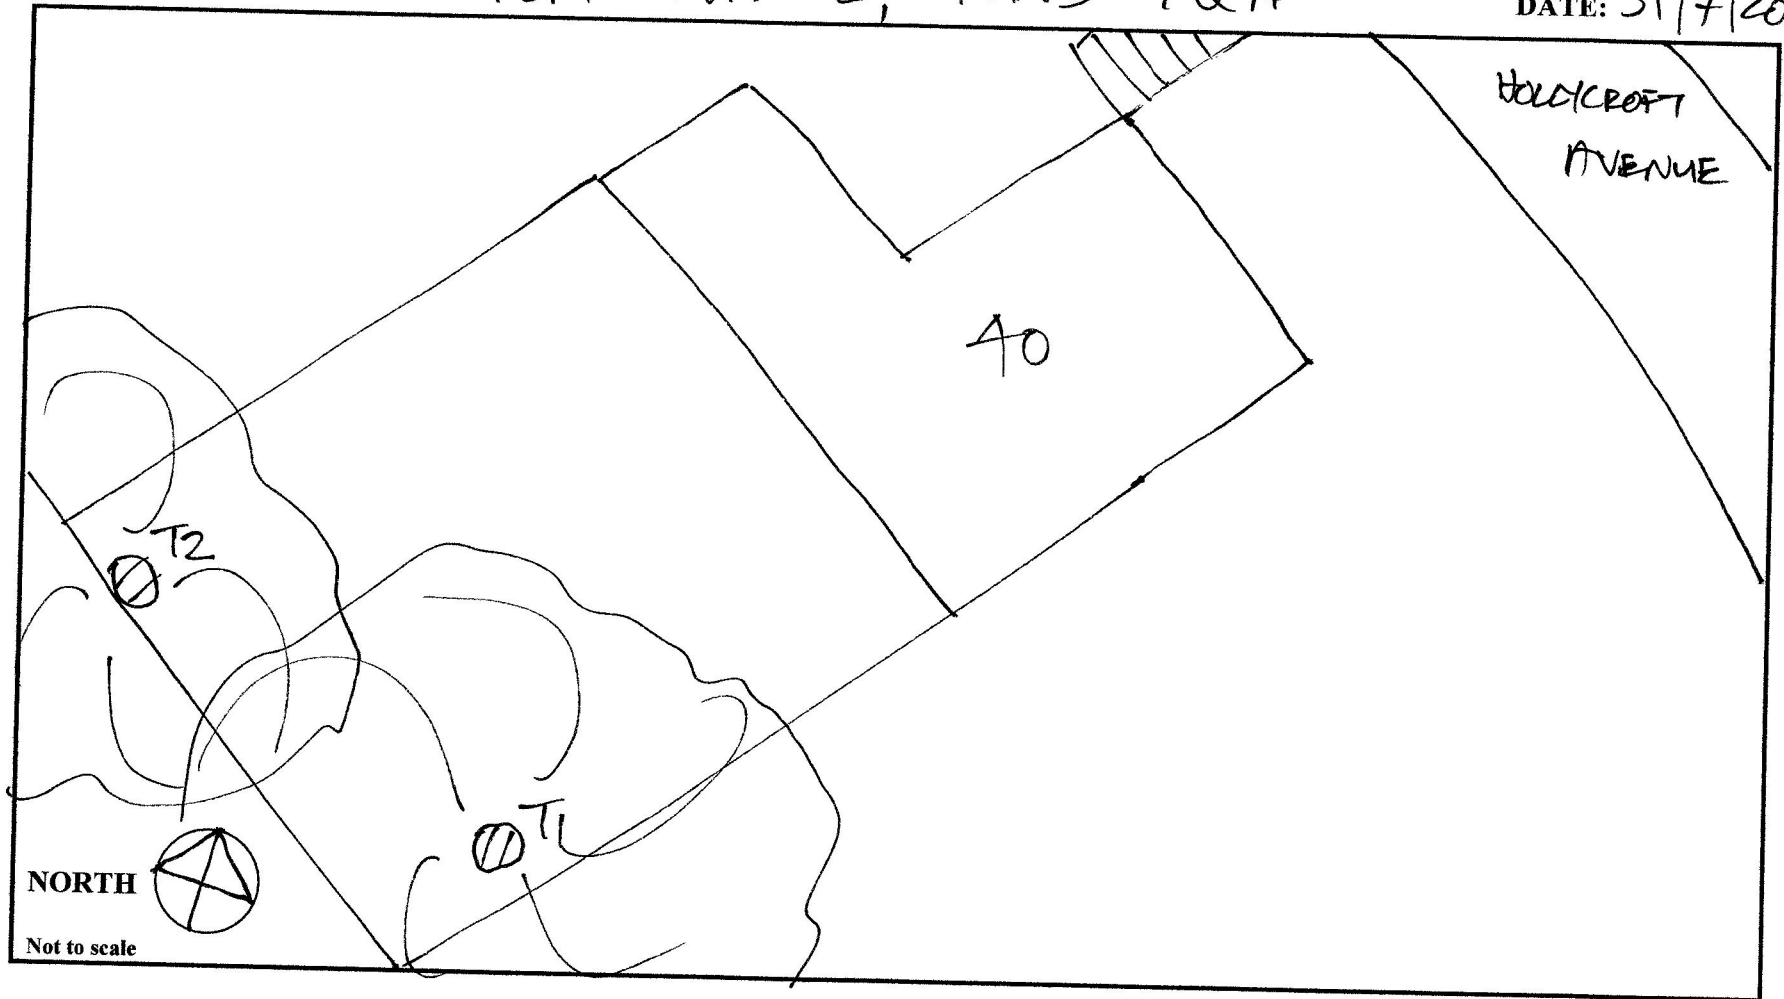

# TREE SURVEY LOCATION PLAN

SITE: 40 HOLLY CROFT AVENUE, NW3 7QH

DATE: 31/7/2018

Wassells

[www.wassells.co.uk](http://www.wassells.co.uk)