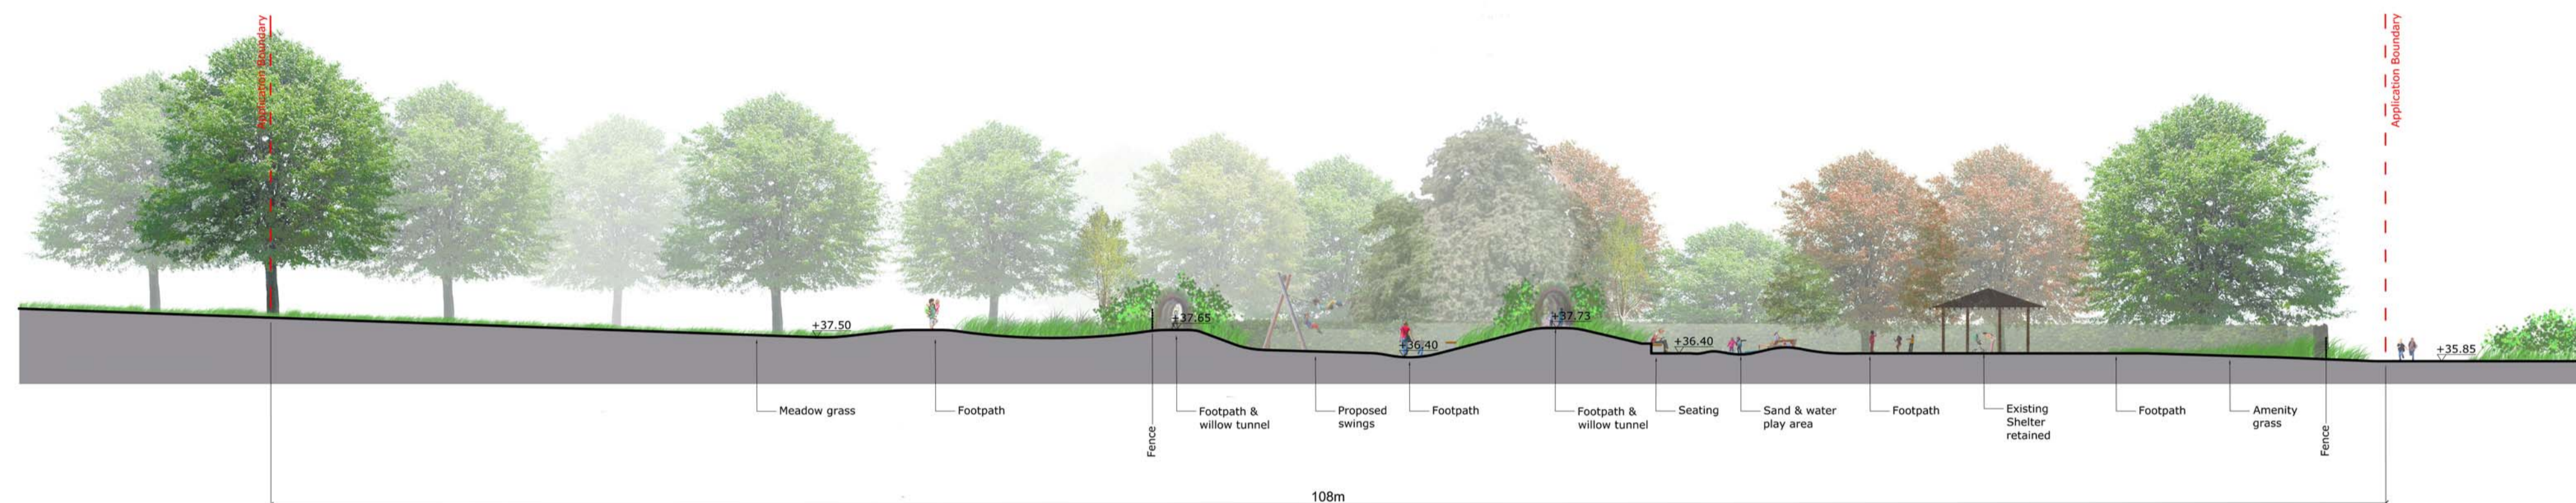

Notes
 Do not scale from this drawing.
 All dimensions are drawn in millimetres.
 Drawing & design copyright LUC.
 Reproduction of this drawing in whole or in part is prohibited without prior permission.

1 Section A - Existing
 Scale 1:250@A1

2 Section A - Proposed
 Scale 1:250@A1

3 Section B - Existing
 Scale 1:250@A1

4 Section B - Proposed
 Scale 1:250@A1

No.	Date	Description	SP	JV
A	13.08.18	Final Issue	SP	JV

Status
 PLANNING

Drawing Title
 Existing and Proposed sections

Job Nr
 10335

Drawing Nr
 10335-LD-SEC-601

Issue
 A