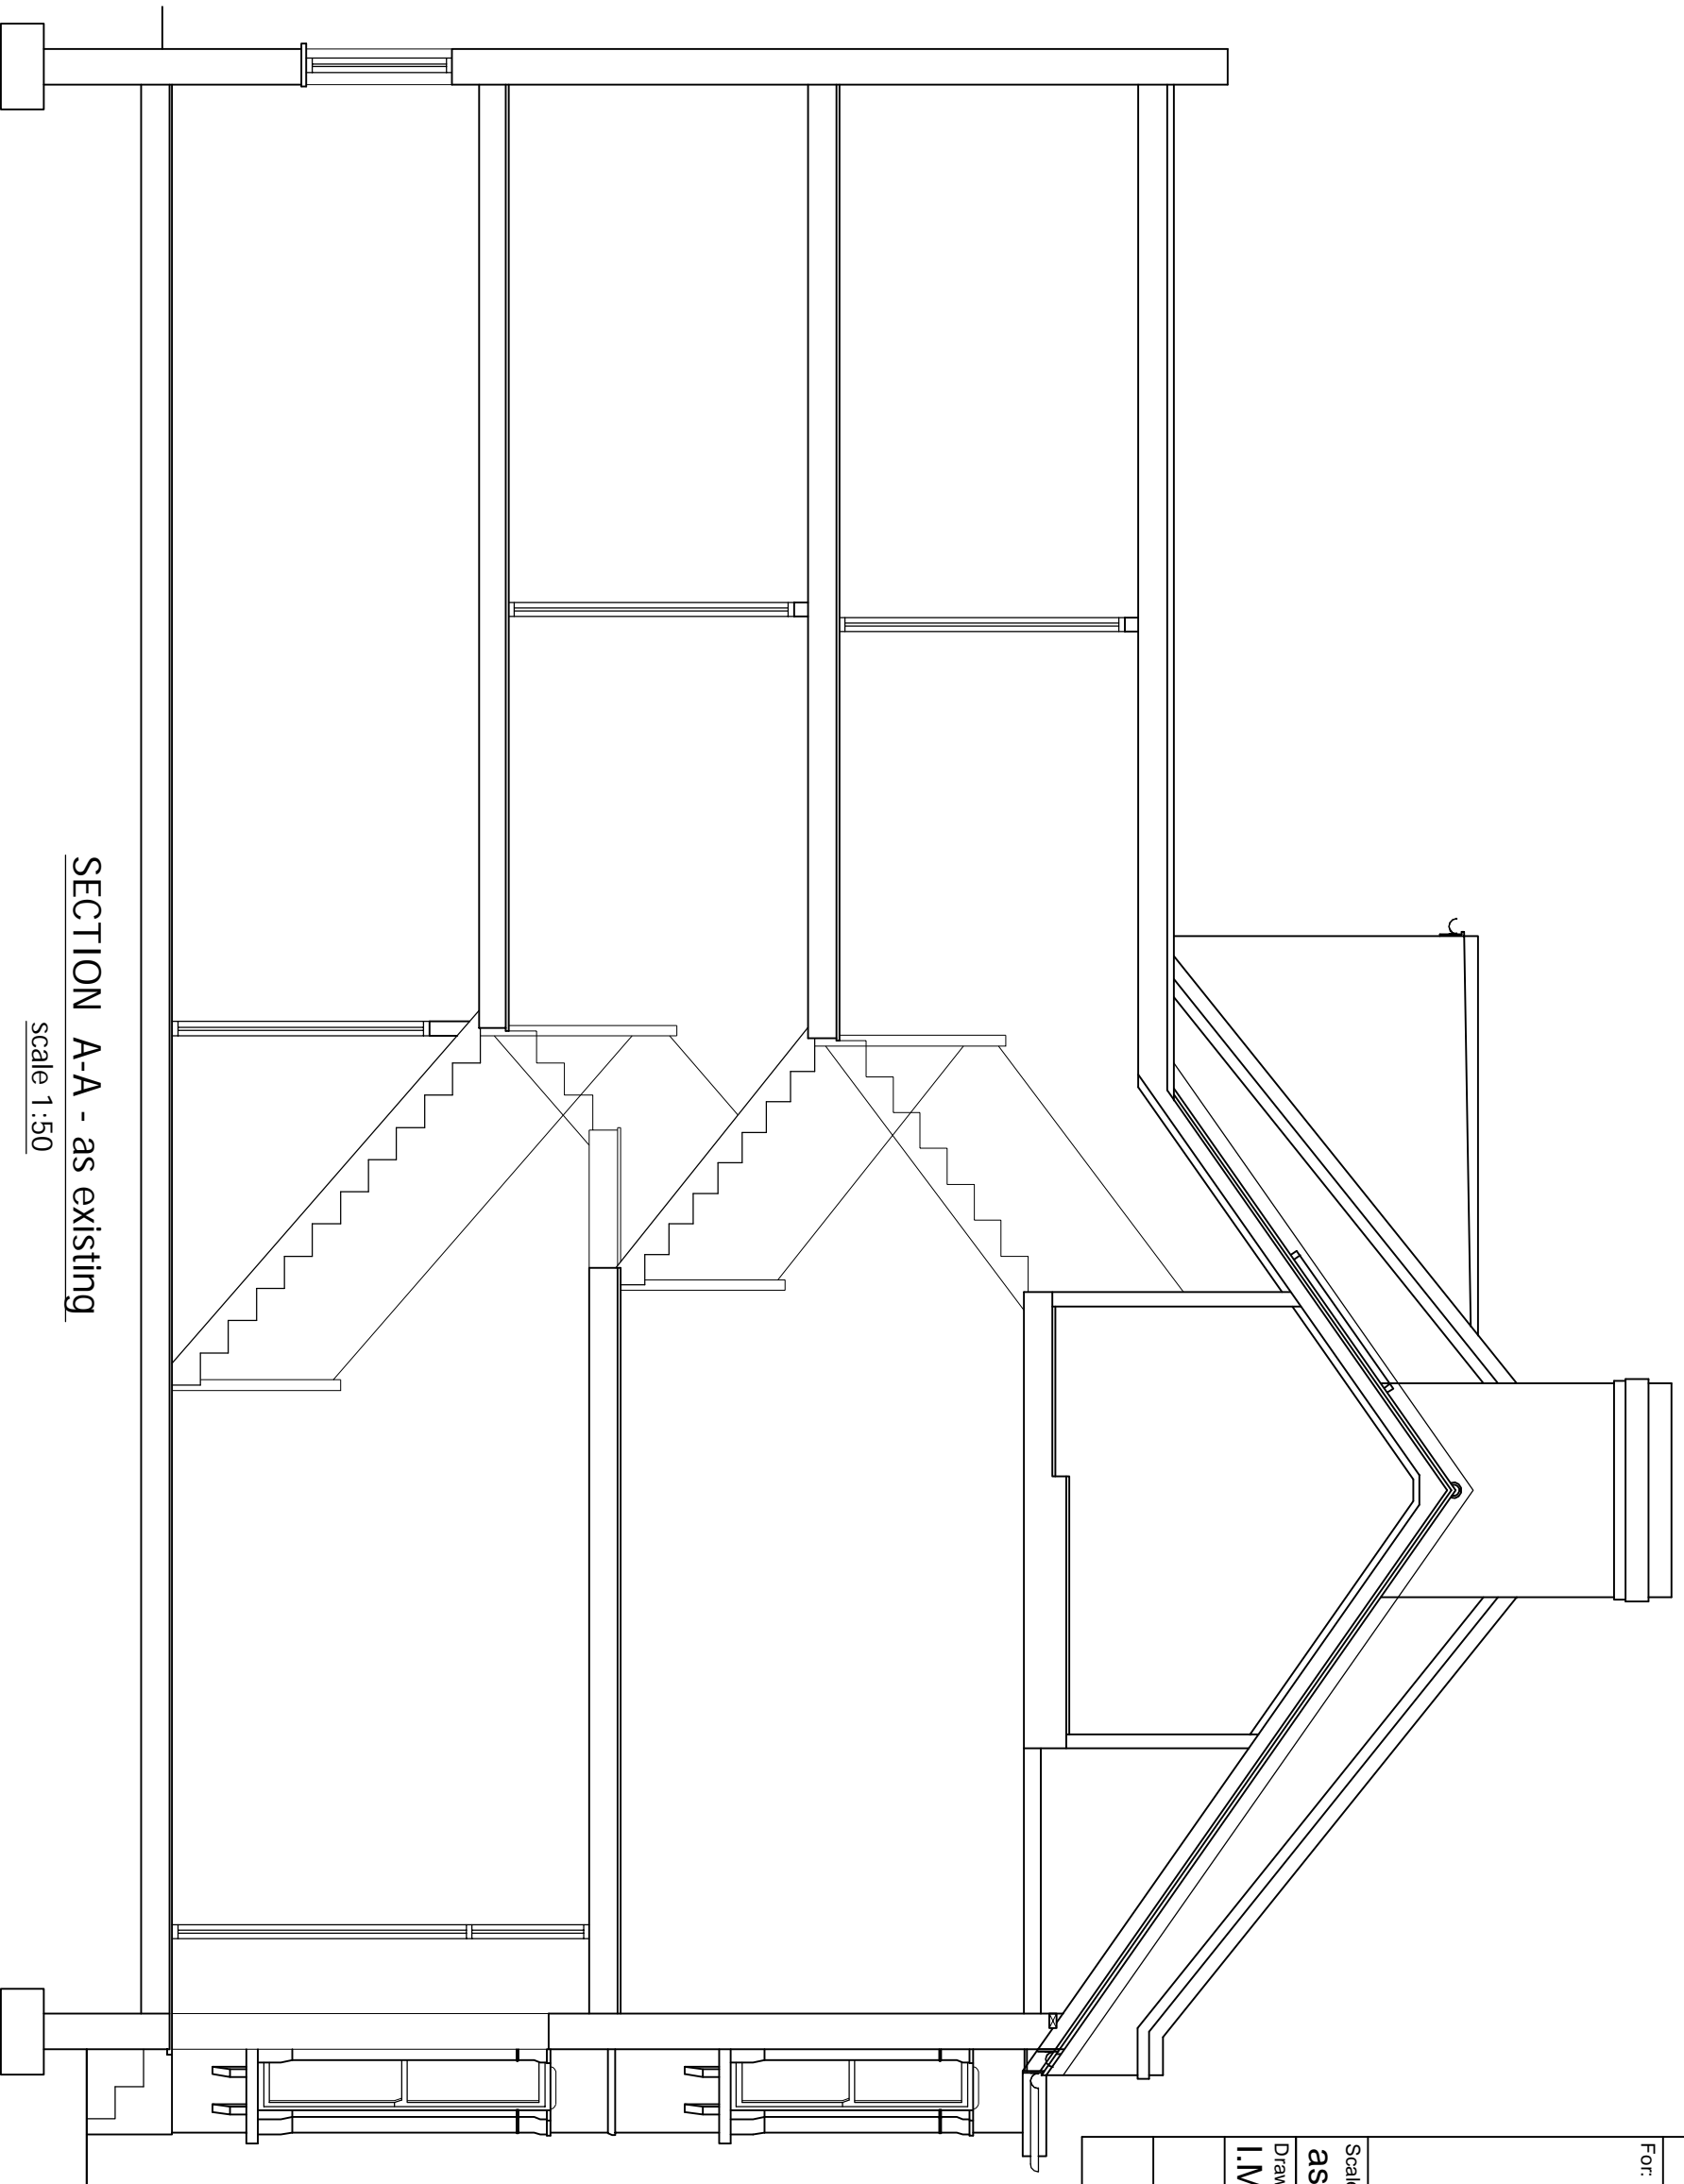

Project:

Loft Conversion with  
Dormer Window to Rear.

For:

Mr. Martin Stone  
24 Achilles Road  
Kilburn  
London  
NW6 1EA

Scale:

as shown

Dwg. no:

Sheet 1

Ref. no

A0C

Drawn by:

I.M.

Date Drawn:

23-July-2018

For Drawings Tel: 0800 7836790

E-mail :- [drawnplansco@aol.com](mailto:drawnplansco@aol.com)

SECTION A-A - as existing

scale 1:50