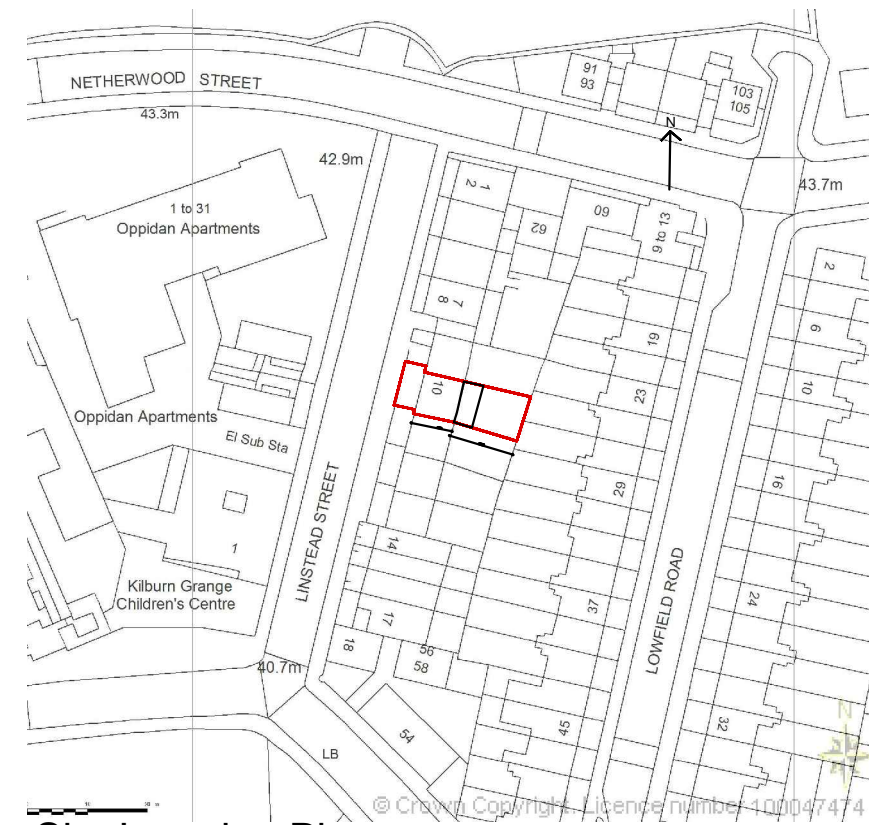

Block Plan  
Scale 1:500

Site Location Plan  
Scale 1:1250

PROJECT  
10 Linstead Street  
NW6 2HB

DRAWING  
Site Location Plan

DRAWN  
AB

DATE  
June 2014

SCALE  
1:500/1:1250@ A3

DRAWING NUMBER

**110-100**