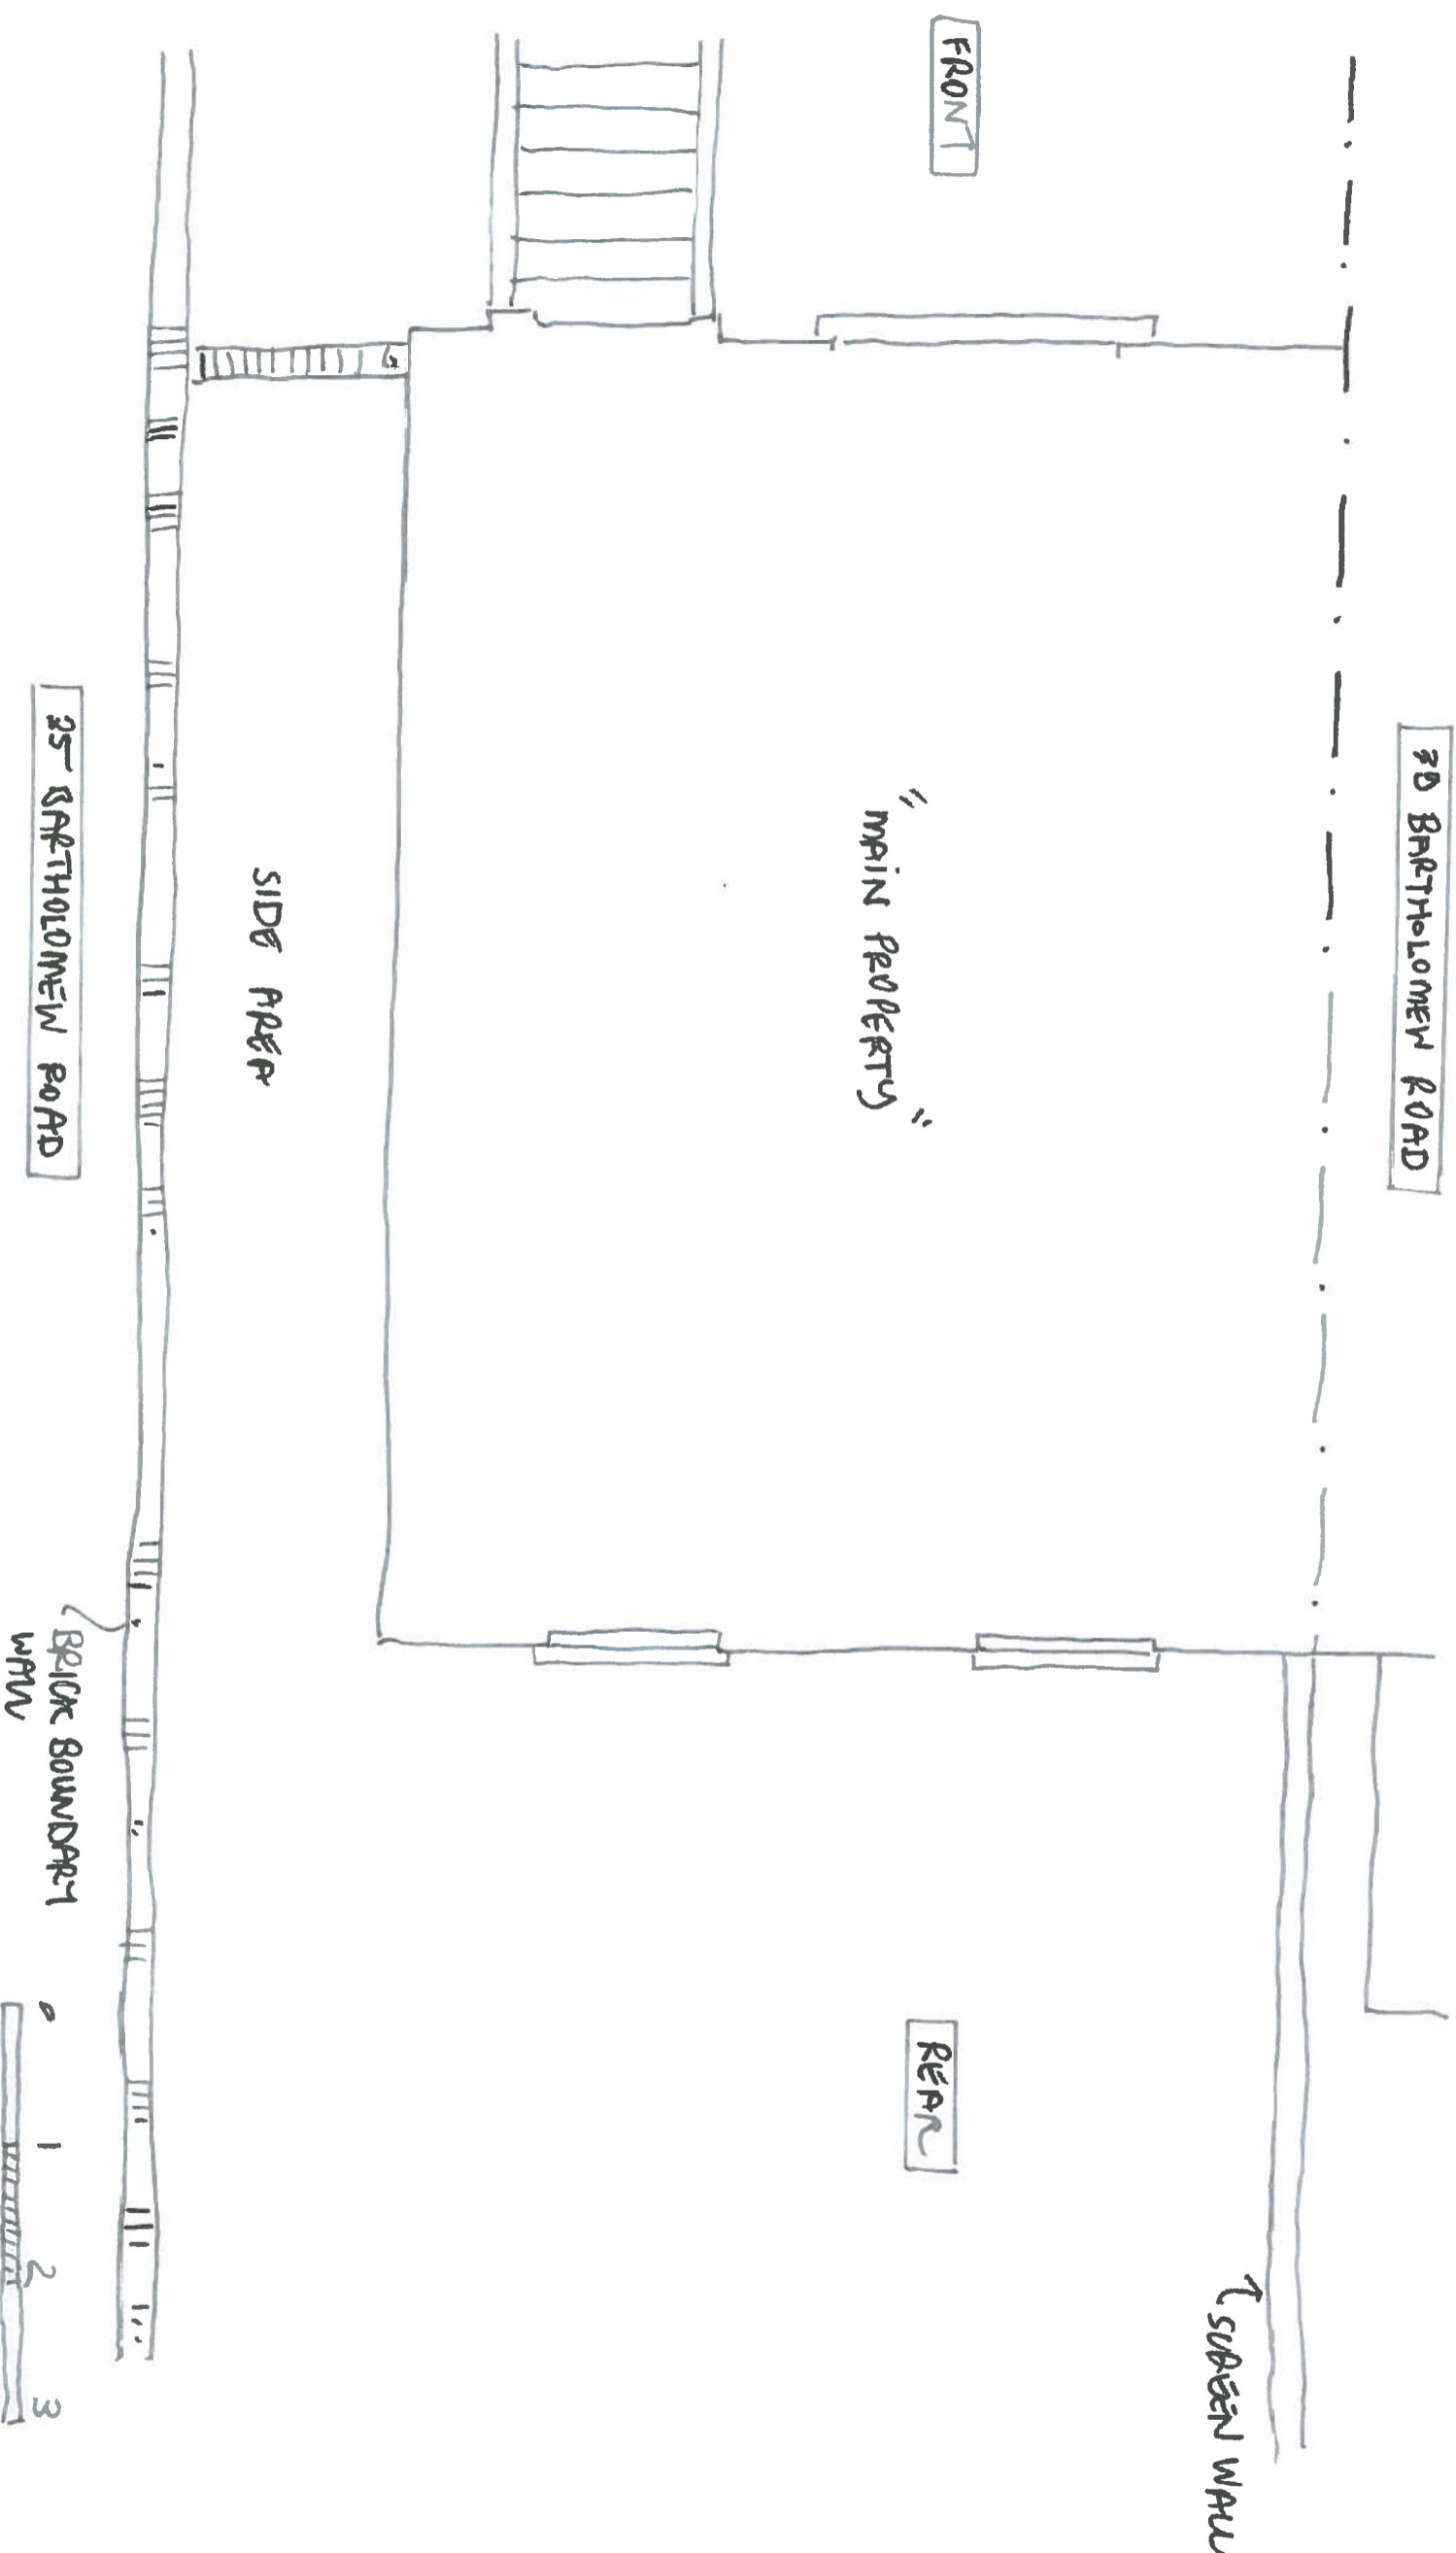

35 BARTHOLOMEW ROAD

39 BARTHOLOMEW ROAD

LONDON STOCK WALK
PRINTED WHITE

37A BARTHOLOMEW ROAD, CAMDEN

0.1 Existing Ground Floor Plan

DWG EX A1.01

14.05.18

1:to50@A3

37A BARTHOLOMEW ROAD, CAMDEN

0.1 Existing Upper Floor Plan

DWG EX A.1.02

14.05.18

1 to 50 @ A3

EXISTING LONG ELEVATION (WEST) - NO. 37A.

PROPOSED SIDE ELEVATION (WEST) VIEW FROM NO. 35.

LONDON STOCK
ROOFING WPLV

WHITE
PAINT
LINE

0 1 2 3

37A BARTHOLOMEW ROAD, CAMDEN

0.2 Existing Elevation Side

DWG EX A.1.03

14.05.18

1to50@A3

EXISTING REAR ELEVATION - NO. 37-A.