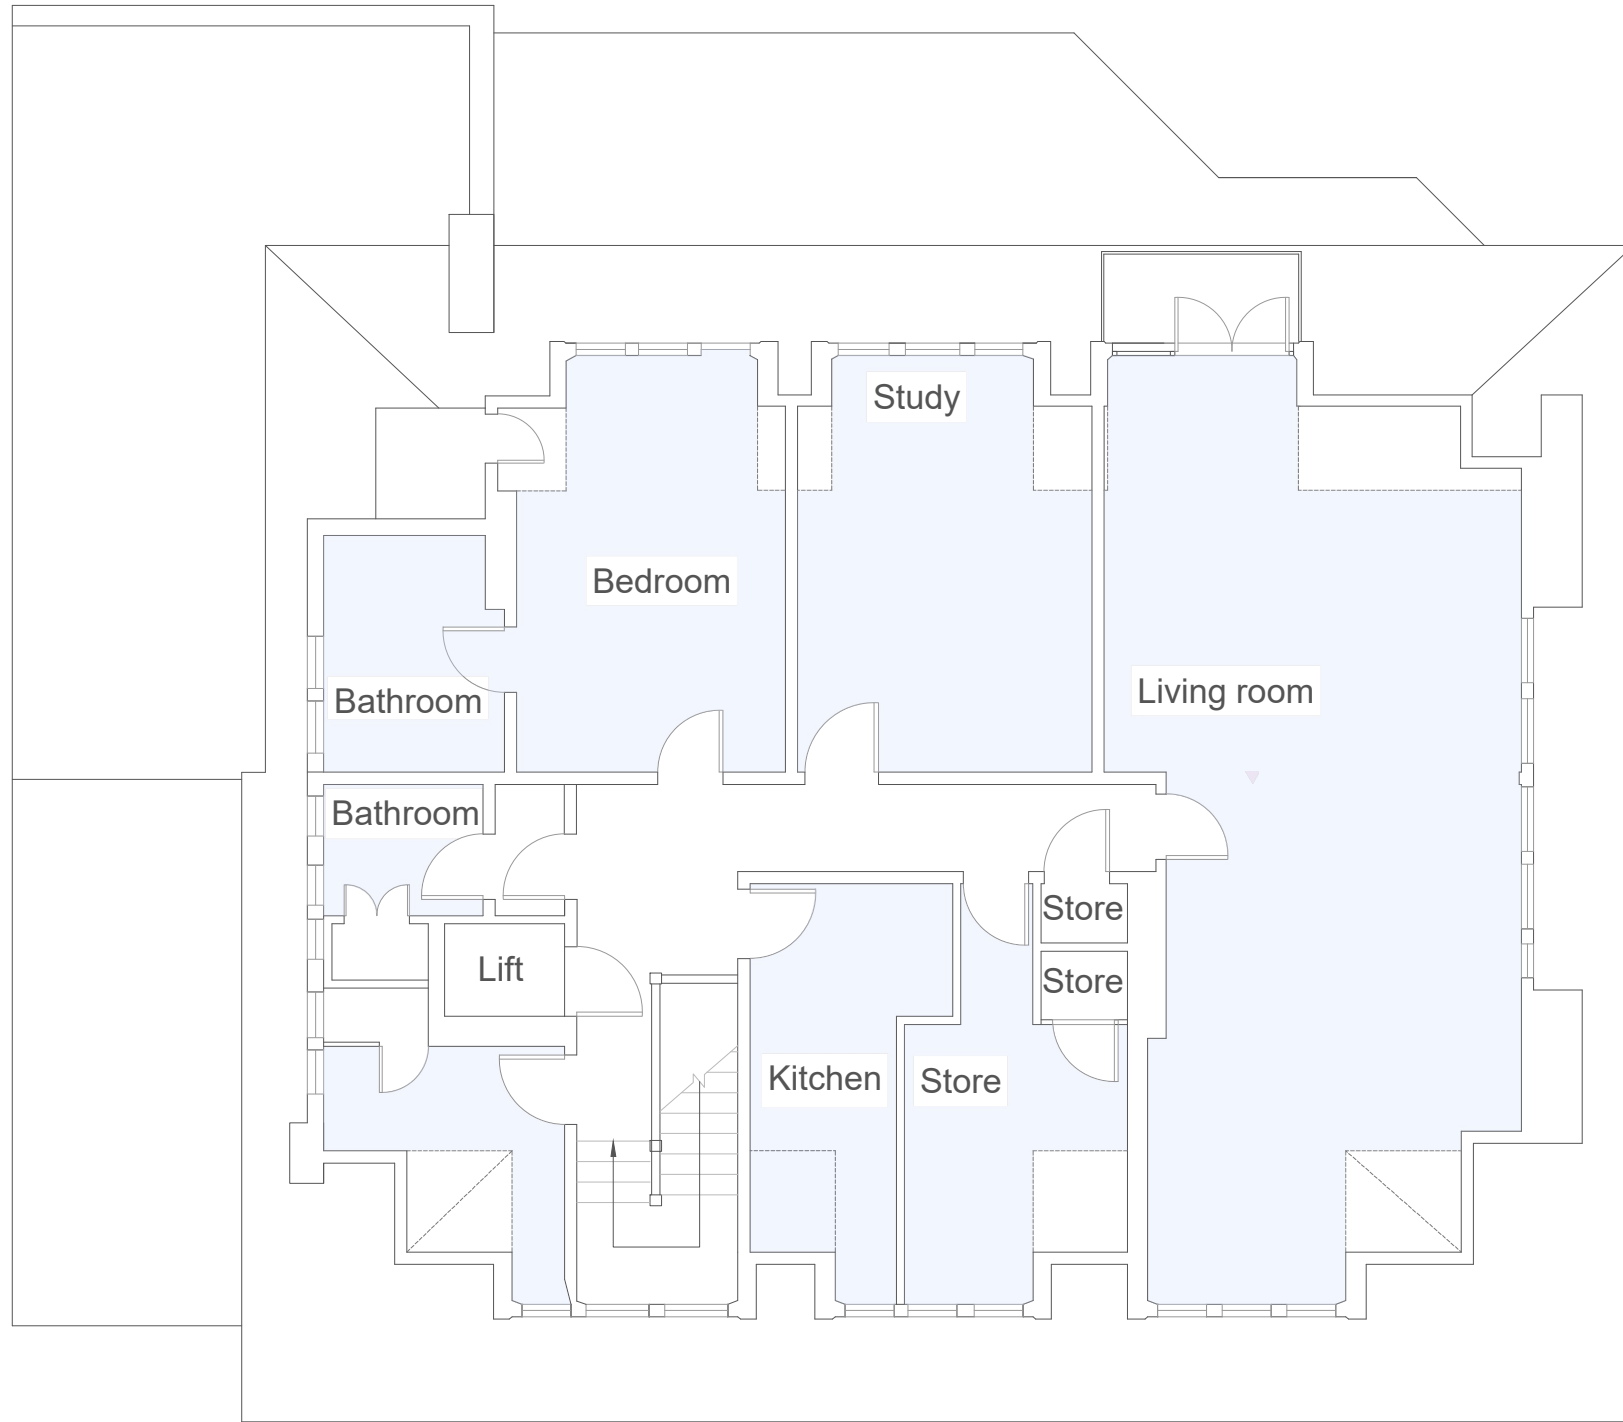

 Pre 1986 use (prior to museum opening) - residential.

PRE EXISTING USE CLASSES - SECOND FLOOR (ATTIC)

← NORTH

DO NOT SCALE FROM DRAWING
All dimensions to be site checked

Address:
The Freud Museum
20 Maresfield Gardens

Drawing:
Lawful Development Cert.
Pre existing Second Floor

Drawing
No: 02

Drawn:
RM

Scale:
1:100 at A3