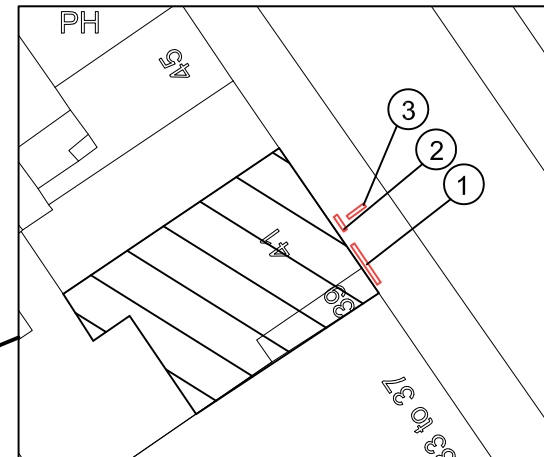

Plan

Site Plan
Scale 1:1250

Block Plan
Scale 1:500

- ① Text
- ② Menu
- ③ Projected sign

	Technical Signs Floor 1 - Unit 3 Hille Business Centre 132 St Albans Road Watford, Herts, WD24 4AE Tel: 01923 811999 Fax: 01923 811998 E-mail: info@technicalsigns.co.uk		Client Zizzi Address/Job details 39 - 41 Charlotte St London W1T 1RR Site Plan
	Job No		Date 15/06/18
	Drawn by DN	Scale As specified (A3)	
	Drawing No 595917-3	Rev	