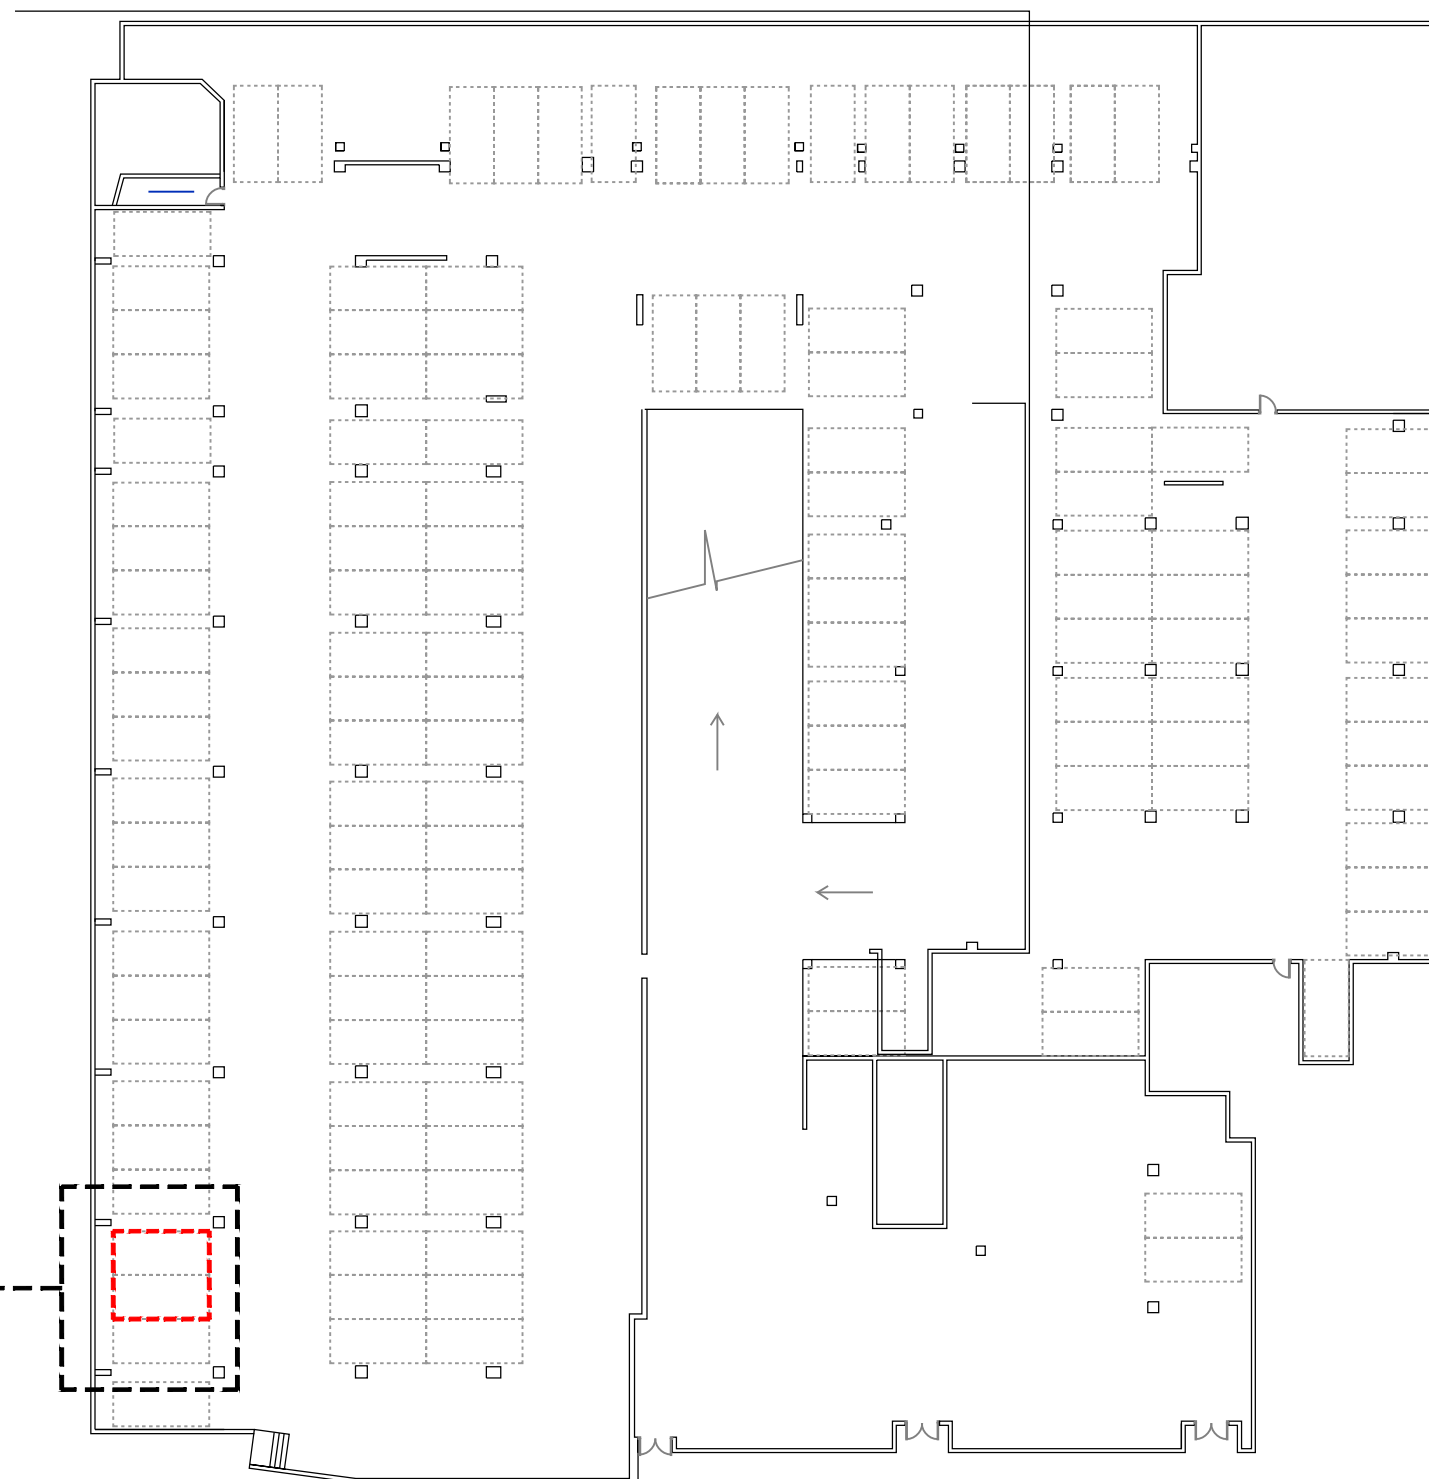

Cycle Rack Layout 1:50

2no. Car parking spaces allowcated. Space for 20 no. cycles

Basement Car Park 1:200

Rev	Date	Description	Drawn/Checked
PROJECT		DRAWING TITLE	
LBF - Tottenham Court Road		Cycle Store	
London			
DRAWN	CHECKED	DATE	SCALE
EK		27.06.18	1:200 and 1:50 @A1
JOB No.	DRAWING No.		
IA-F-2007	CS-001		
DRAWING PURPOSE			
APPROVAL			