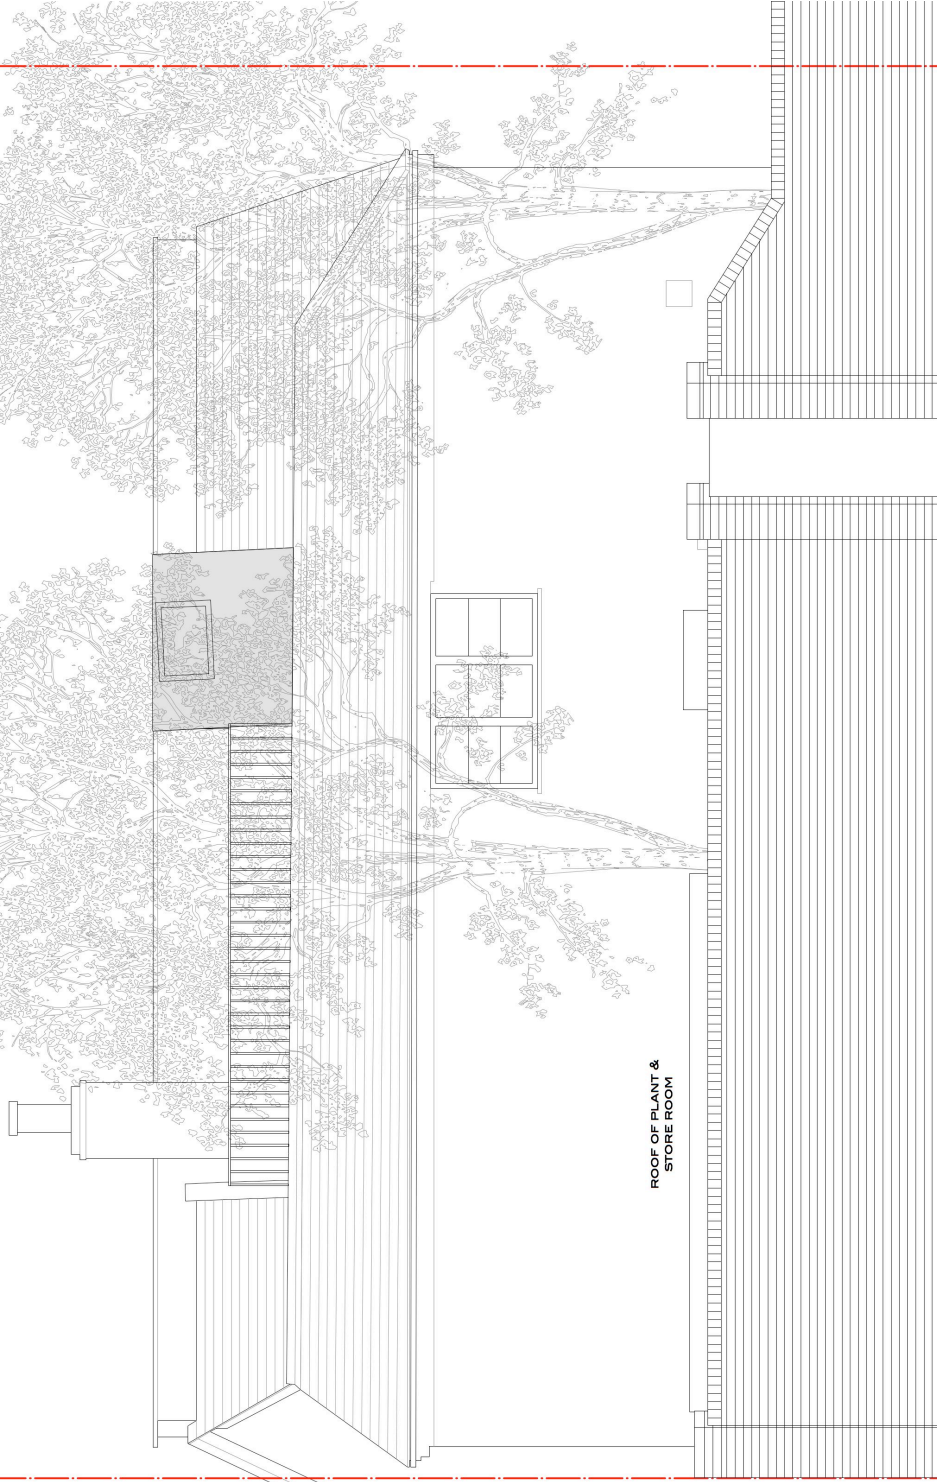

▽ DATUM ----- 40.99

▽ SECOND FLOOR ----- FL 39.32

▽ FIRST FLOOR ----- FL 36.66

▽ GROUND FLOOR ----- FL 33.78

PARAPET WALL

ROOF OF PLANT & STORE ROOM

6 ALBERT TERRACE MEWS

REVISIONS

NOTES