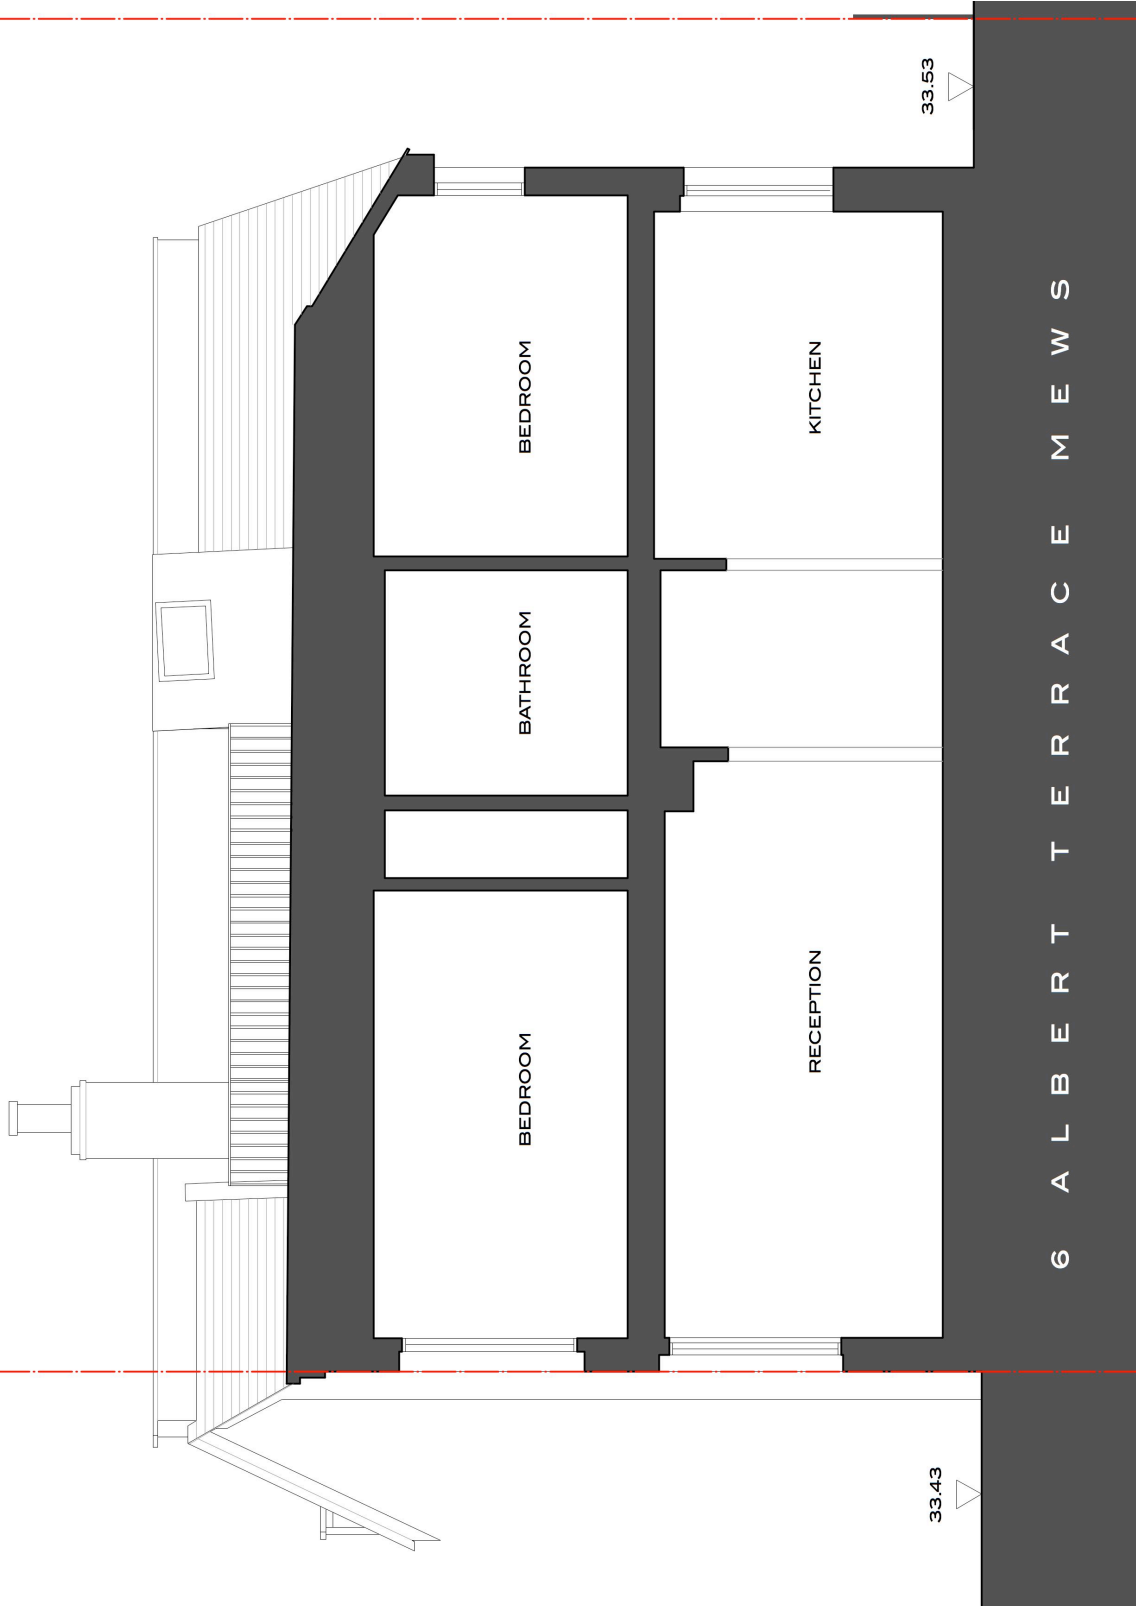

▽ DATUM 40.99

▽ SECOND FLOOR FL 39.32

▽ FIRST FLOOR FL 36.66

▽ GROUND FLOOR FL 33.78

▽ 33.43

▽ 33.53

6 ALBERT TERRACE MEWS

REVISIONS