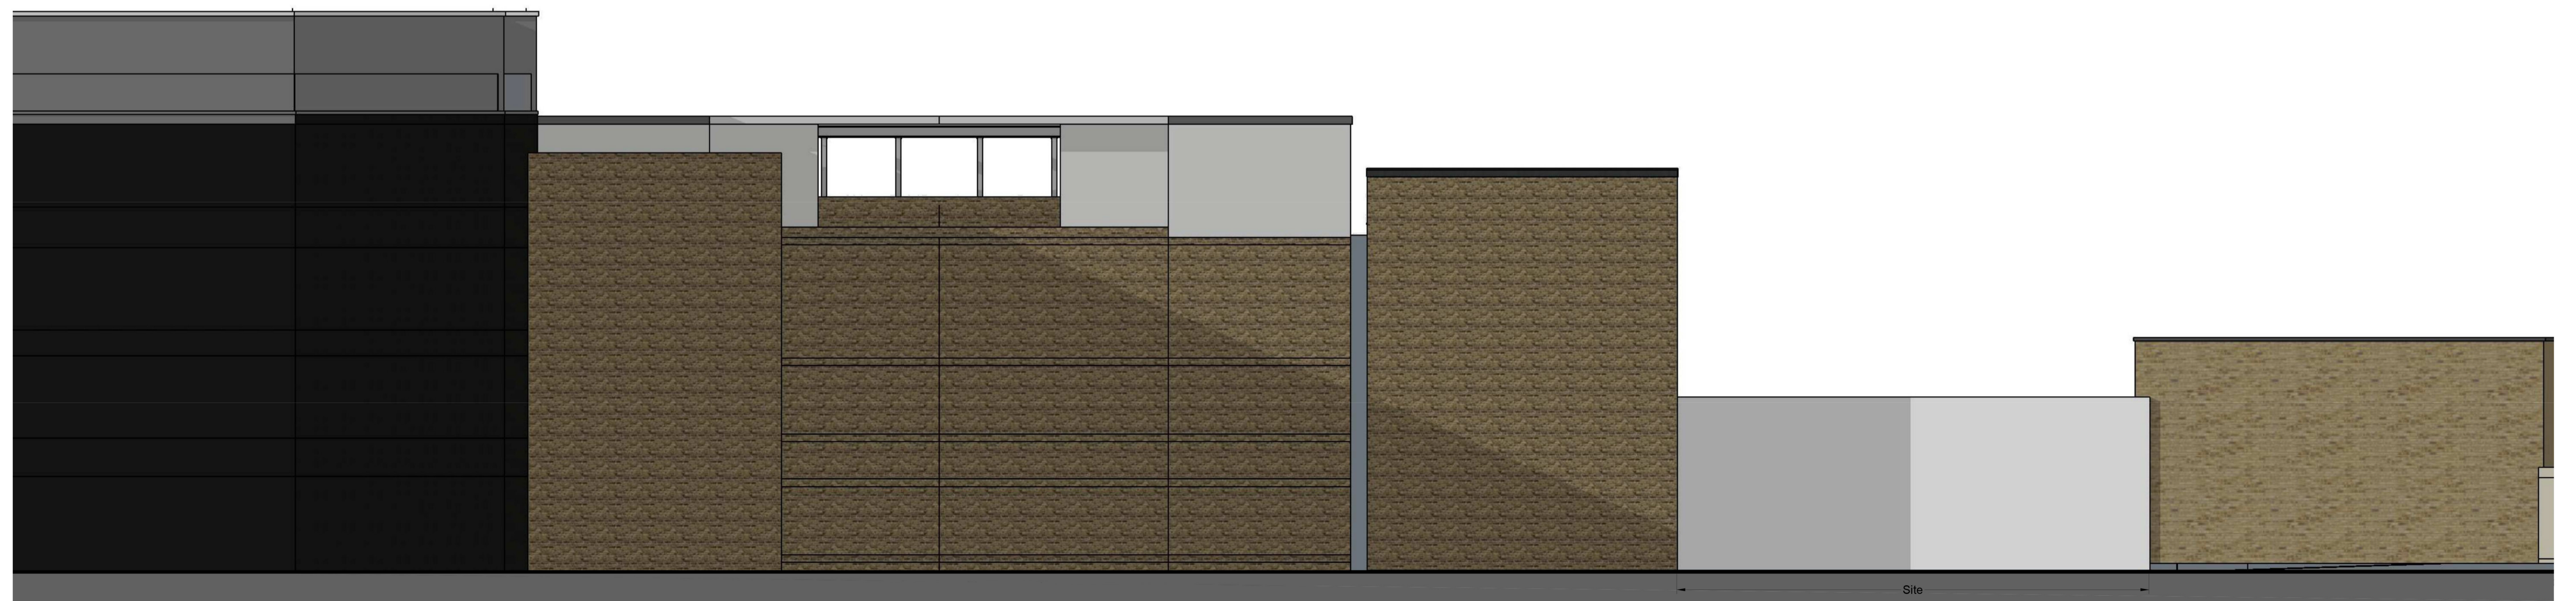

128-130 GRAFTON ROAD

KENTISH TOWN, LONDON

scale 1:100
0 1 2 3 4 5 6 7 8 9 10 [m]

Project 128-130 Grafton Road, Kentish Town	Drawing number: 04
Date 25.07.2017	Existing Front and Rear Elevations
Scale 1:100 @ A1	

① Existing Front (South West) Elevation

Scale: 1:100

② Existing Rear (North East) Elevation

Scale: 1:100