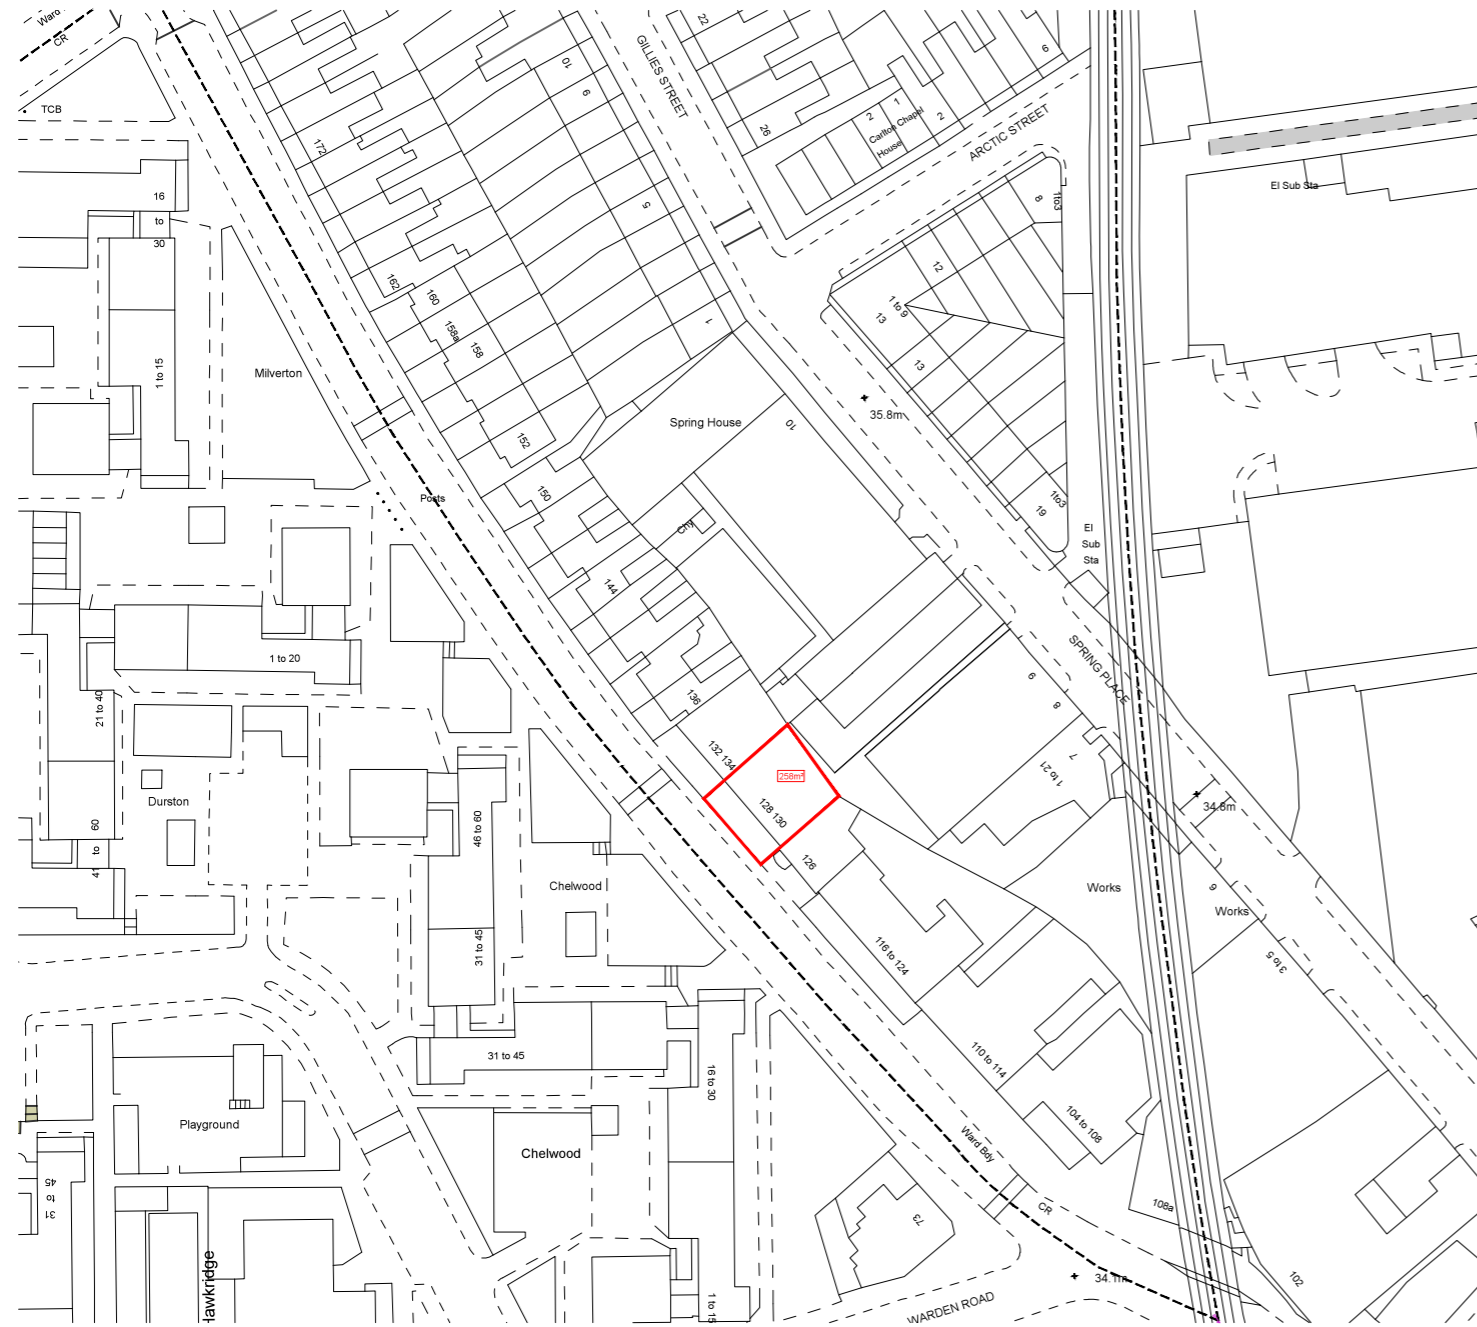

128-130 GRAFTON ROAD

KENTISH TOWN, LONDON

1 Proposed Location Plan

Scale: 1:1250

2 Proposed Site Plan

Scale: 1:500

Project		Drawing number: 01	
		Drawn by: MA	
128-130 GRAFTON ROAD, KENTISH TOWN			
Date		01.06.2018	
Scale		1:500, 1:1250 @ A3	
		SITE LOCATION PLANS	
		SITE PLANS	