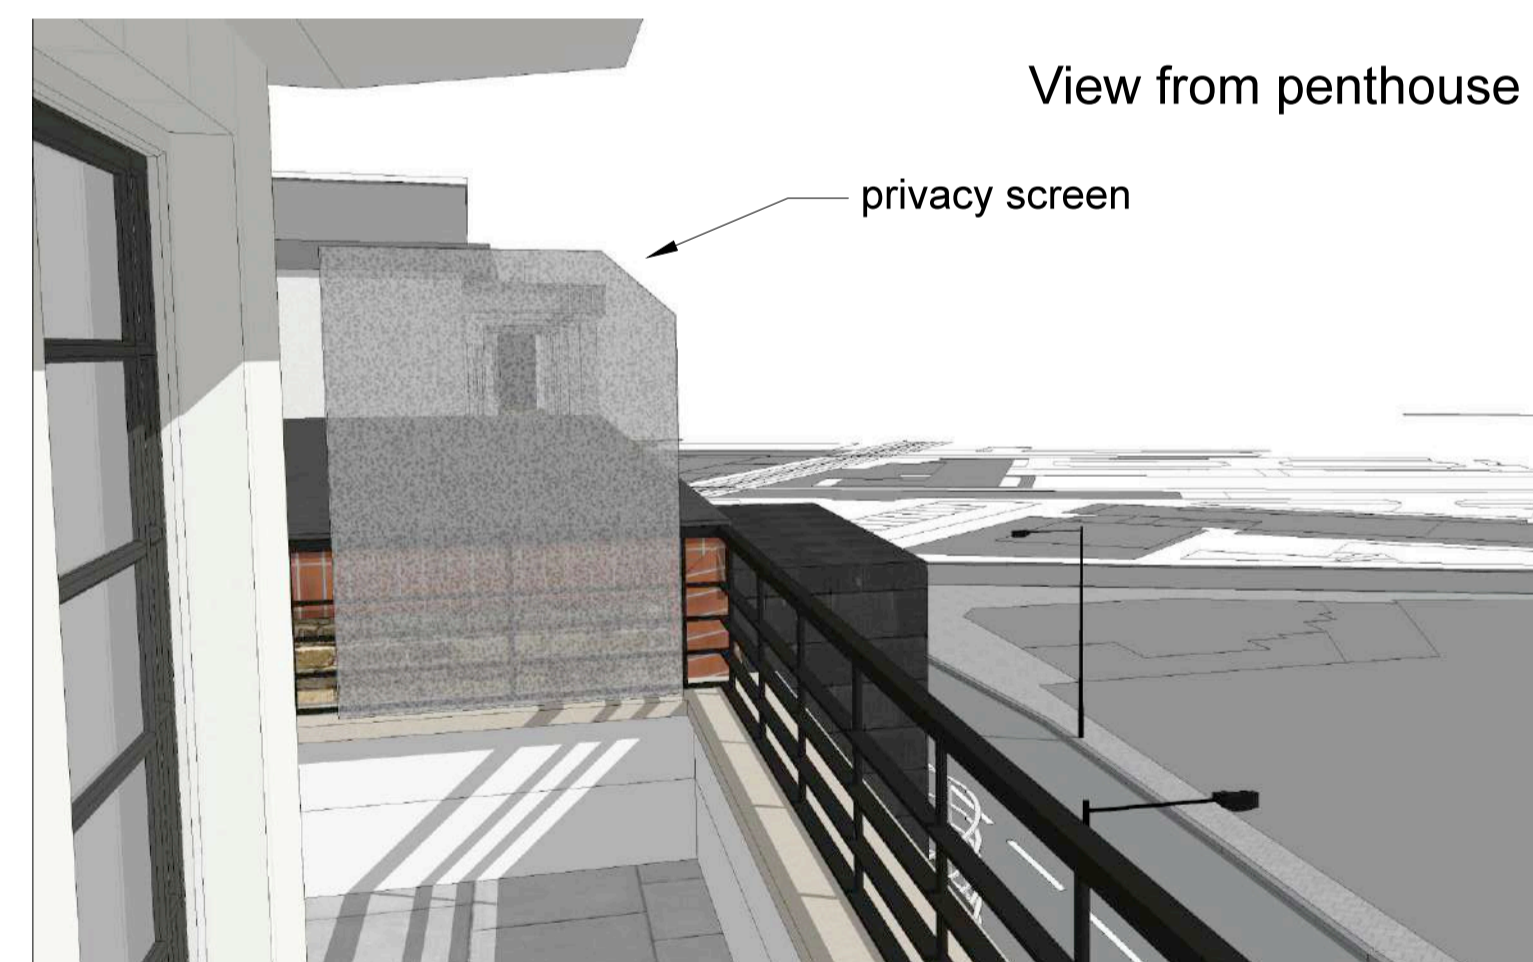

# 128-130 GRAFTON ROAD

KENTISH TOWN, LONDON

Frontage and main entrance

Streetscape

View from penthouse

privacy screen

privacy screen

privacy screen

V-shaped windows

128-130 Grafton Road

Streetscape

obscure-glazed and non-opening  
V-shaped windows

Front light well

Rear light well

obscure-glazed and non-opening

V-shaped windows

green wall

Project	128-130 GRAFTON ROAD, KENTISH TOWN	Drawing number: 09	Drawn by: MA
Date	01.06.2018	PROPOSED VISUALS	
Scale	NOT TO SCALE @ A1		