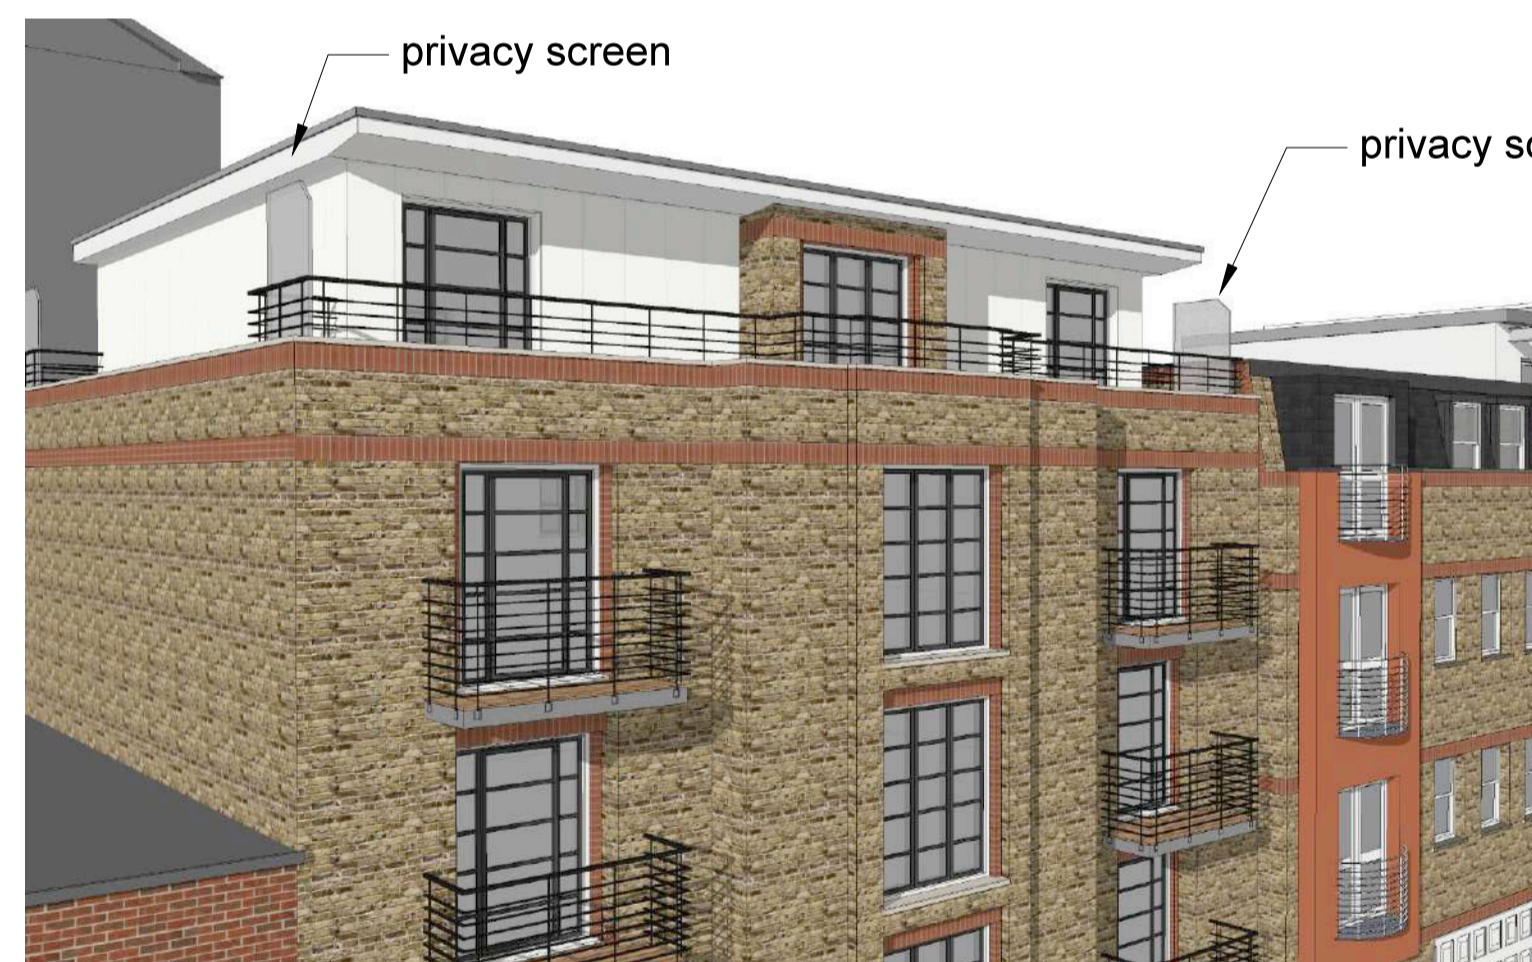

# 128-130 GRAFTON ROAD

KENTISH TOWN, LONDON

Frontage and main entrance

Streetscape

View from penthouse

privacy screen

privacy screen

privacy screen

V-shaped windows

128-130 Grafton Road

Streetscape

obscure-glazed and non-opening  
V-shaped windows

Front light well

Rear light well

obscure-glazed and non-opening

V-shaped windows

green wall

Project	128-130 GRAFTON ROAD, KENTISH TOWN	Drawing number: 09	Drawn by: MA
Date	01.06.2018	PROPOSED VISUALS	
Scale	NOT TO SCALE @ A1		